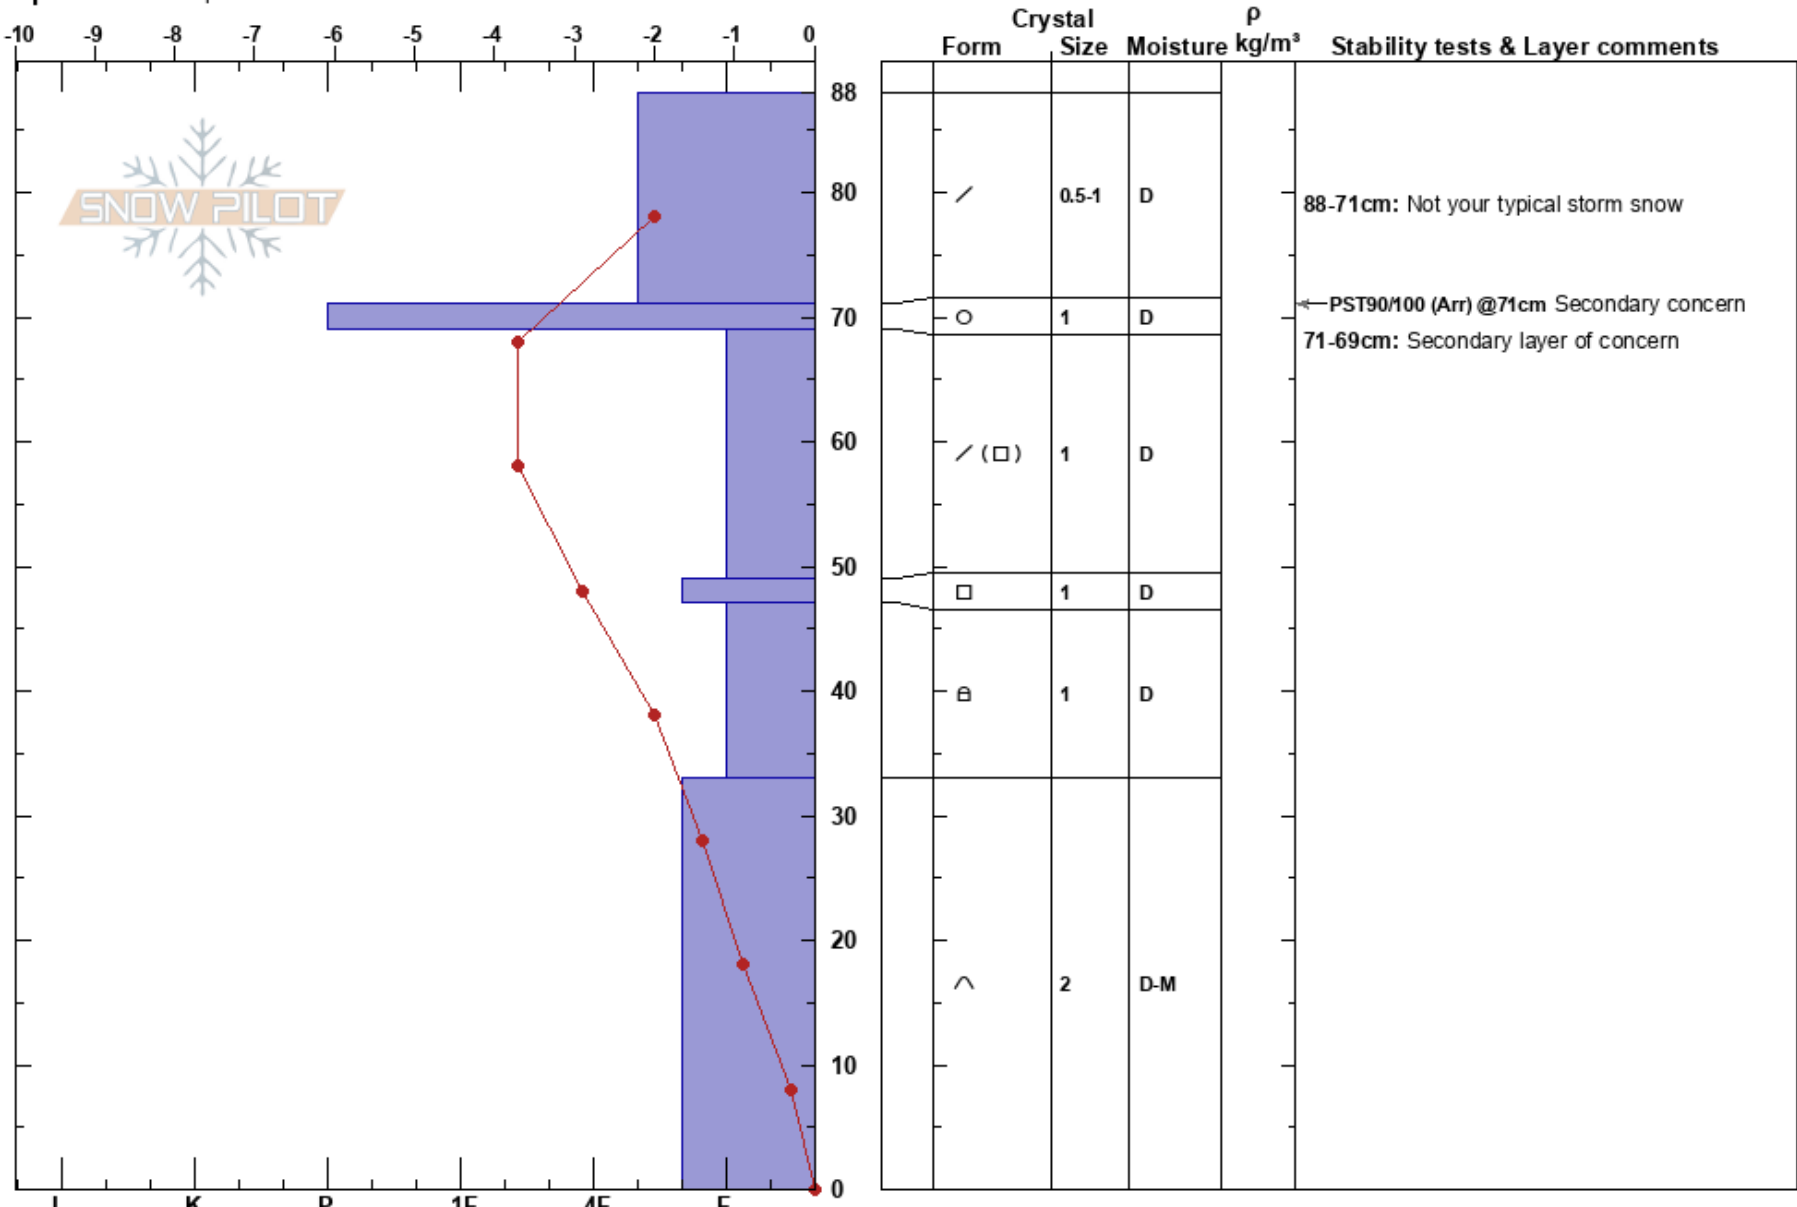

Moose Horn
 Uinta Range
 UT
Elevation: 10400 ft
Aspect: 93°
Specifics: Poor pit location

Weston Deutschlandler
 01/30/2018 - 12:00pm
Co-ord: 40.69462N, -110.89465E
Slope Angle: 32°
Wind Loading: no

Stability:
Air Temperature: 3.5°C
Sky Cover: FEW
Precipitation: NO
Wind: E Calm

HS:88
PF:33
Layer Notes:
 88-71cm: Not your typical storm snow
 71-69cm: Secondary layer of concern
 33-0cm: Problematic layer

Notes: Wind rapidly picked up as we were finishing up our pit. Transport was evident and was blowing crust pieces the size of dinner plates around freely.