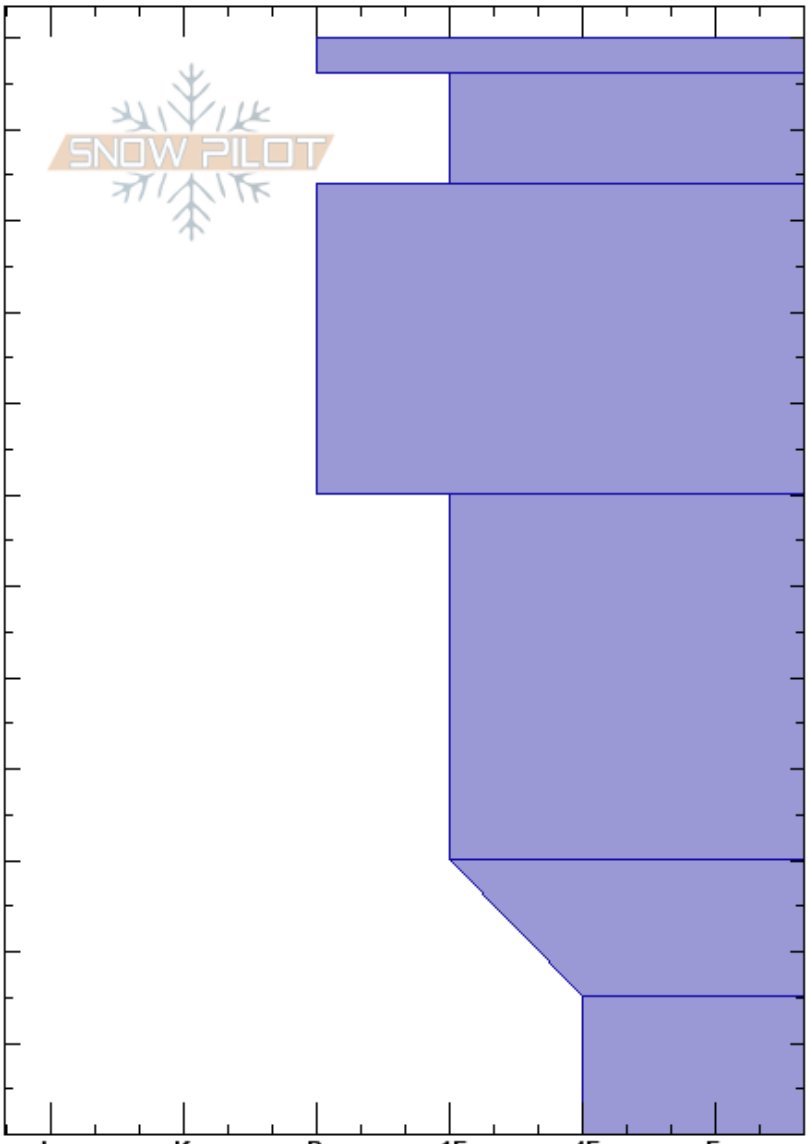

IndepenMine2.17.24
 Hatcher Pass
 AK
 Elevation: 3926 ft
 Aspect: S
 Specifics:

Mary Gianotti
 02/17/2024 - 2:43pm
 Co-ord: 06V 379366E 6853788N
 Slope Angle: 28°
 Wind Loading: previous

Stability:
 Air Temperature: -1°C
 Sky Cover: OVC
 Precipitation: NO
 Wind: N Calm

HS:120
 PF:35 15-0cm: Problematic layer
 PS: 3

Height (ft)	Crystal		Moisture	ρ kg/m ³	Stability tests & Layer comments
	Form	Size			
120	•	0.3			
110	◻	0.5			
100					
90					
80	◻	1			
70					
60					
50	◻	1.5			
40					
30					
20	◻	2			
10	A (◻)	2.4			← PST25/100 (End) @10cm ↙ CTN ↘ ECTX
0					