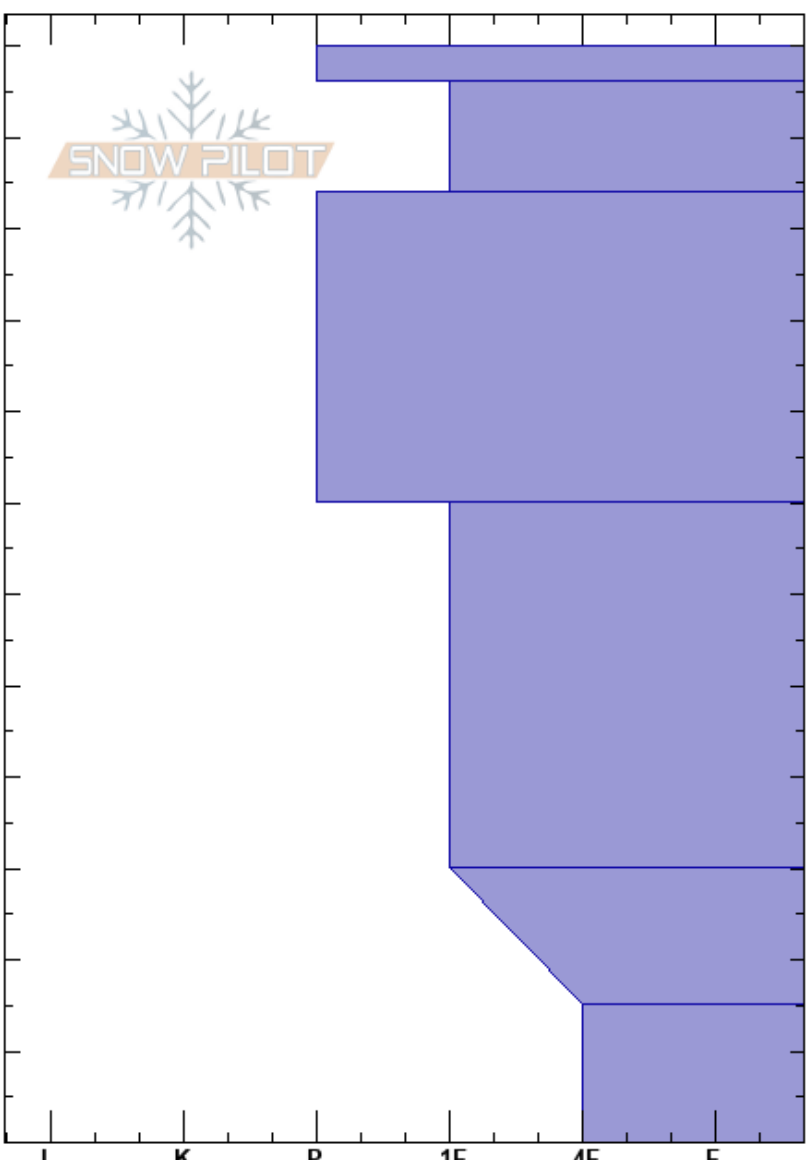

IndepenMine2.17.24
 Hatcher Pass
 AK
 Elevation: 3926 ft
 Aspect: S
 Specifics:

Mary Gianotti
 02/17/2024 - 2:43pm
 Co-ord: 06V 379366E 6853788N
 Slope Angle: 28°
 Wind Loading: previous

Stability:
 Air Temperature: -1°C
 Sky Cover: OVC
 Precipitation: NO
 Wind: N Calm

HS:120
 PF:35 15-0cm: Problematic layer
 PS: 3

Height (m)	Crystal		Moisture	ρ kg/m ³	Stability tests & Layer comments
	Form	Size			
120	•	0.3			
110	◻	0.5			
100					
90					
80	◻	1			
70					
60					
50	◻	1.5			
40					
30					
20	◻	2			
10	A (◻)	2.4			← PST25/100 (End) @10cm ↙ CTN ↘ ECTX
0					