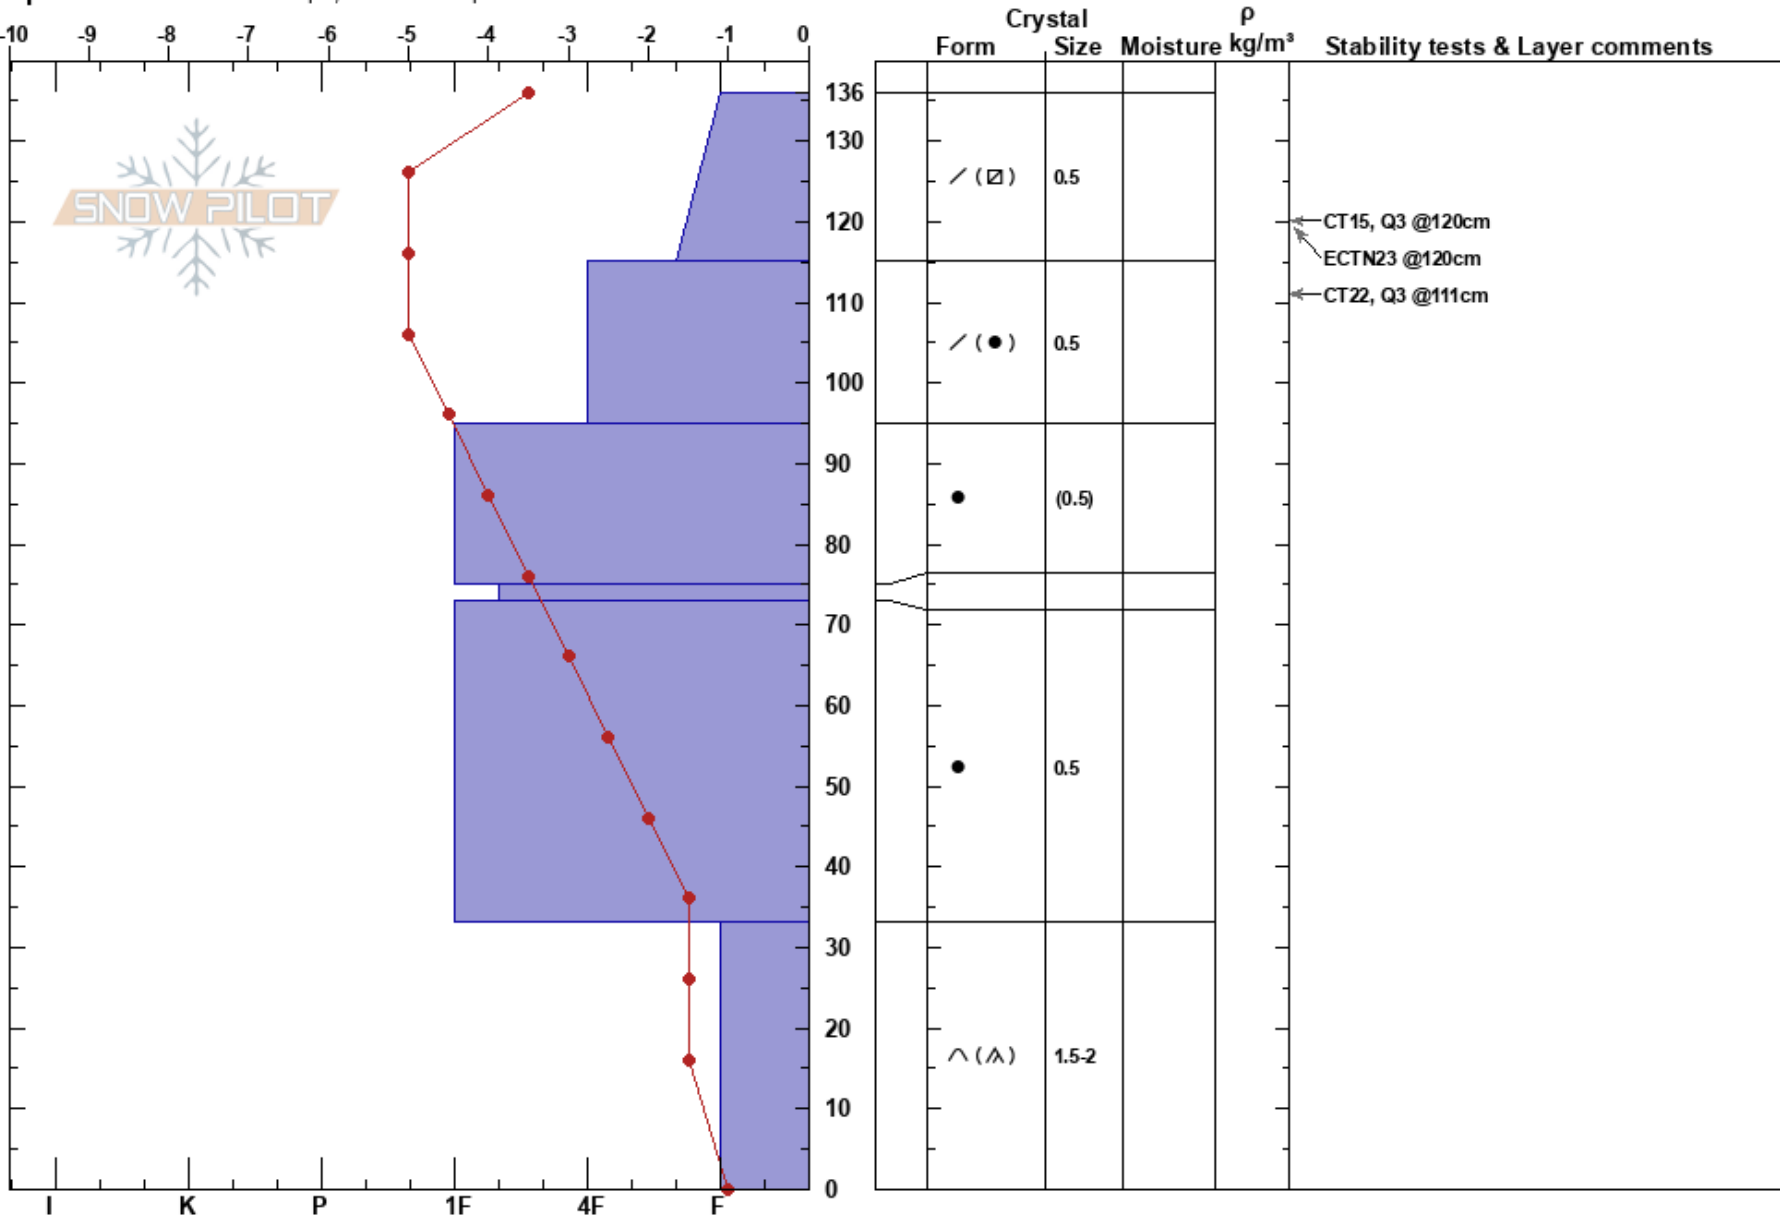

Temptation Trees
 Kachina Peaks
 AZ
 Elevation: 10600 ft
 Aspect: 311°

Troy Marino
 02/17/2024 - 10:30am
 Co-ord: 35.33611N, -111.69260W
 Slope Angle: 22°
 Wind Loading: no

Stability: Good
 Air Temperature: -0.5°C
 Sky Cover: SCT
 Precipitation: NO
 Wind: Calm

HS:136
 Layer Notes:

Specifics: Ski tracks on slope; We skied slope

Notes: Boulders at the ground (in depth hoar) appear to be supporting the slab in many places.