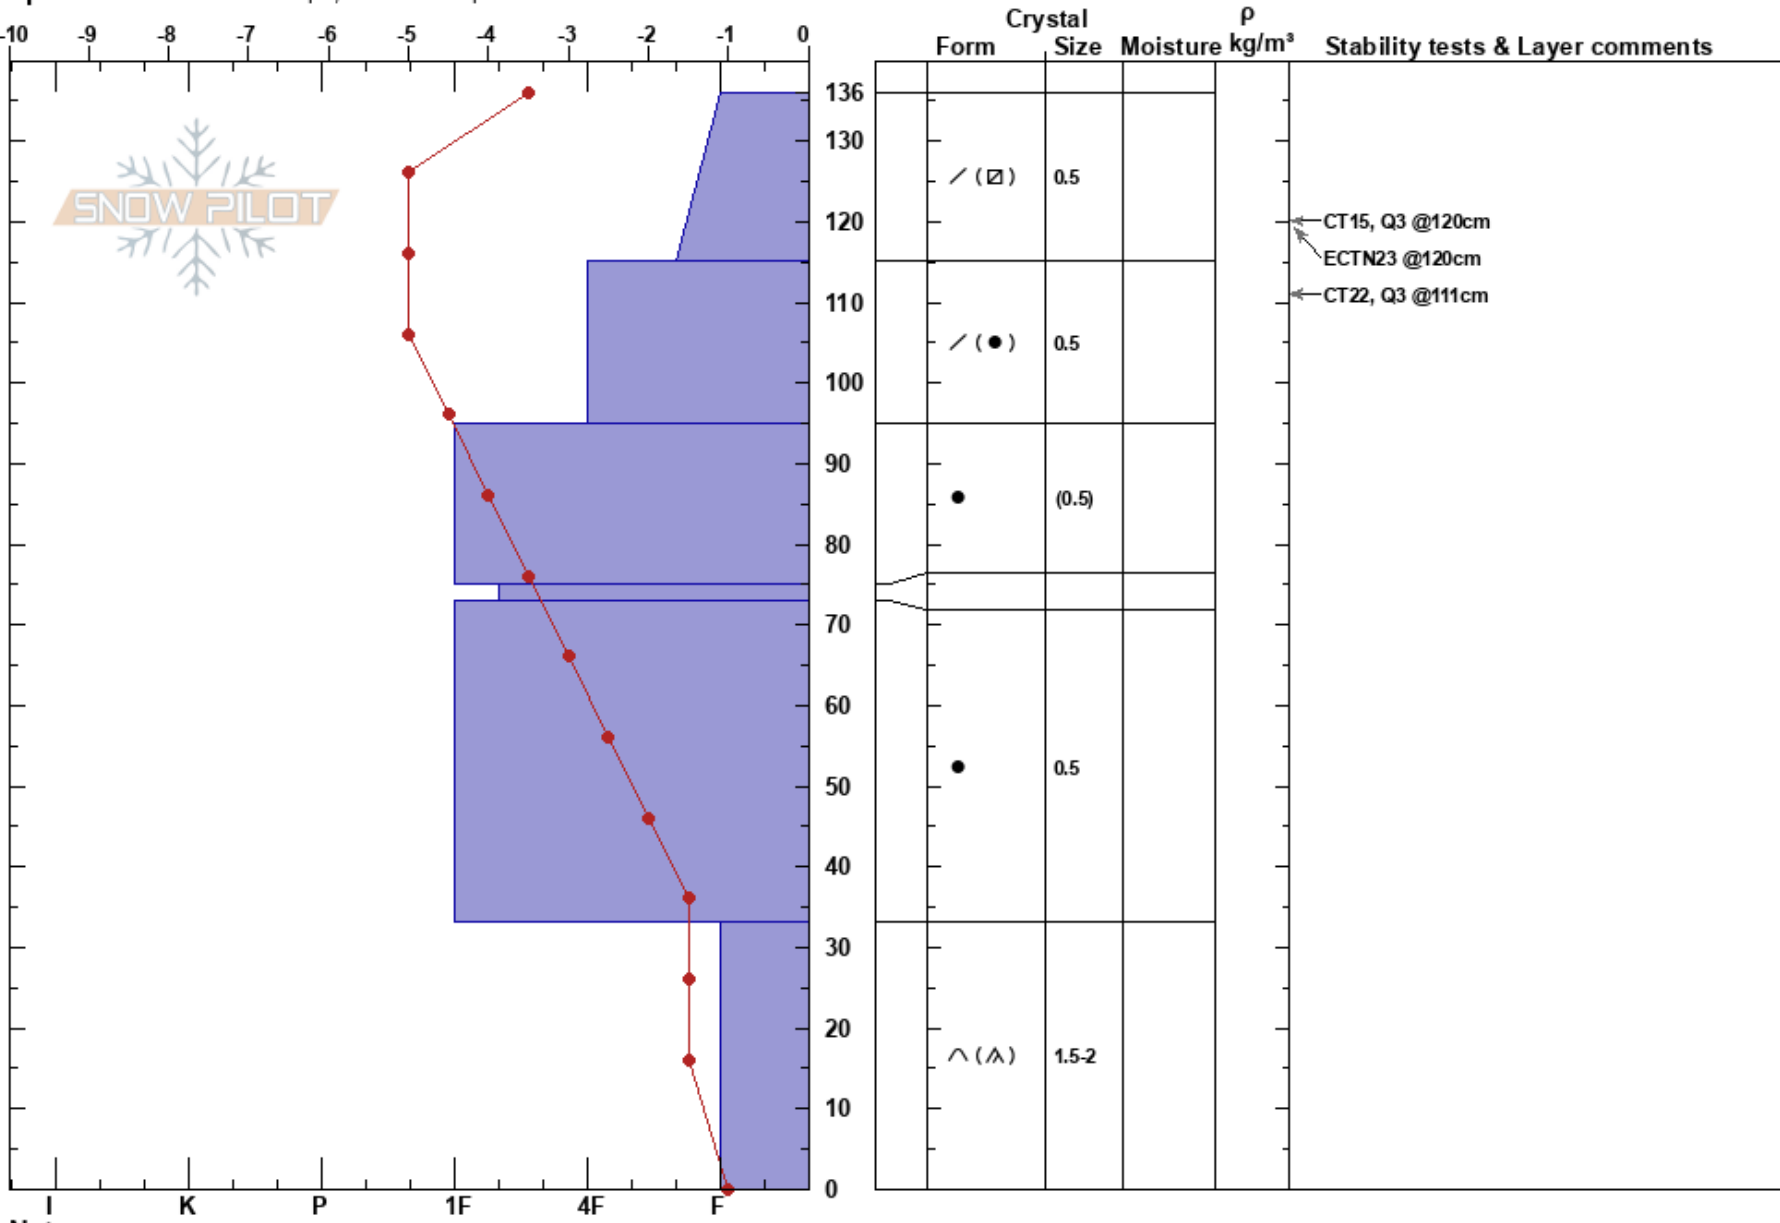

Temptation Trees
 Kachina Peaks
 AZ
 Elevation: 10600 ft
 Aspect: 311°

Troy Marino
 02/17/2024 - 10:30am
 Co-ord: 35.33611N, -111.69260W
 Slope Angle: 22°
 Wind Loading: no

Stability: Good
 Air Temperature: -0.5°C
 Sky Cover: SCT
 Precipitation: NO
 Wind: Calm

HS:136
 Layer Notes:

Specifics: Ski tracks on slope; We skied slope

Notes: Boulders at the ground (in depth hoar) appear to be supporting the slab in many places.