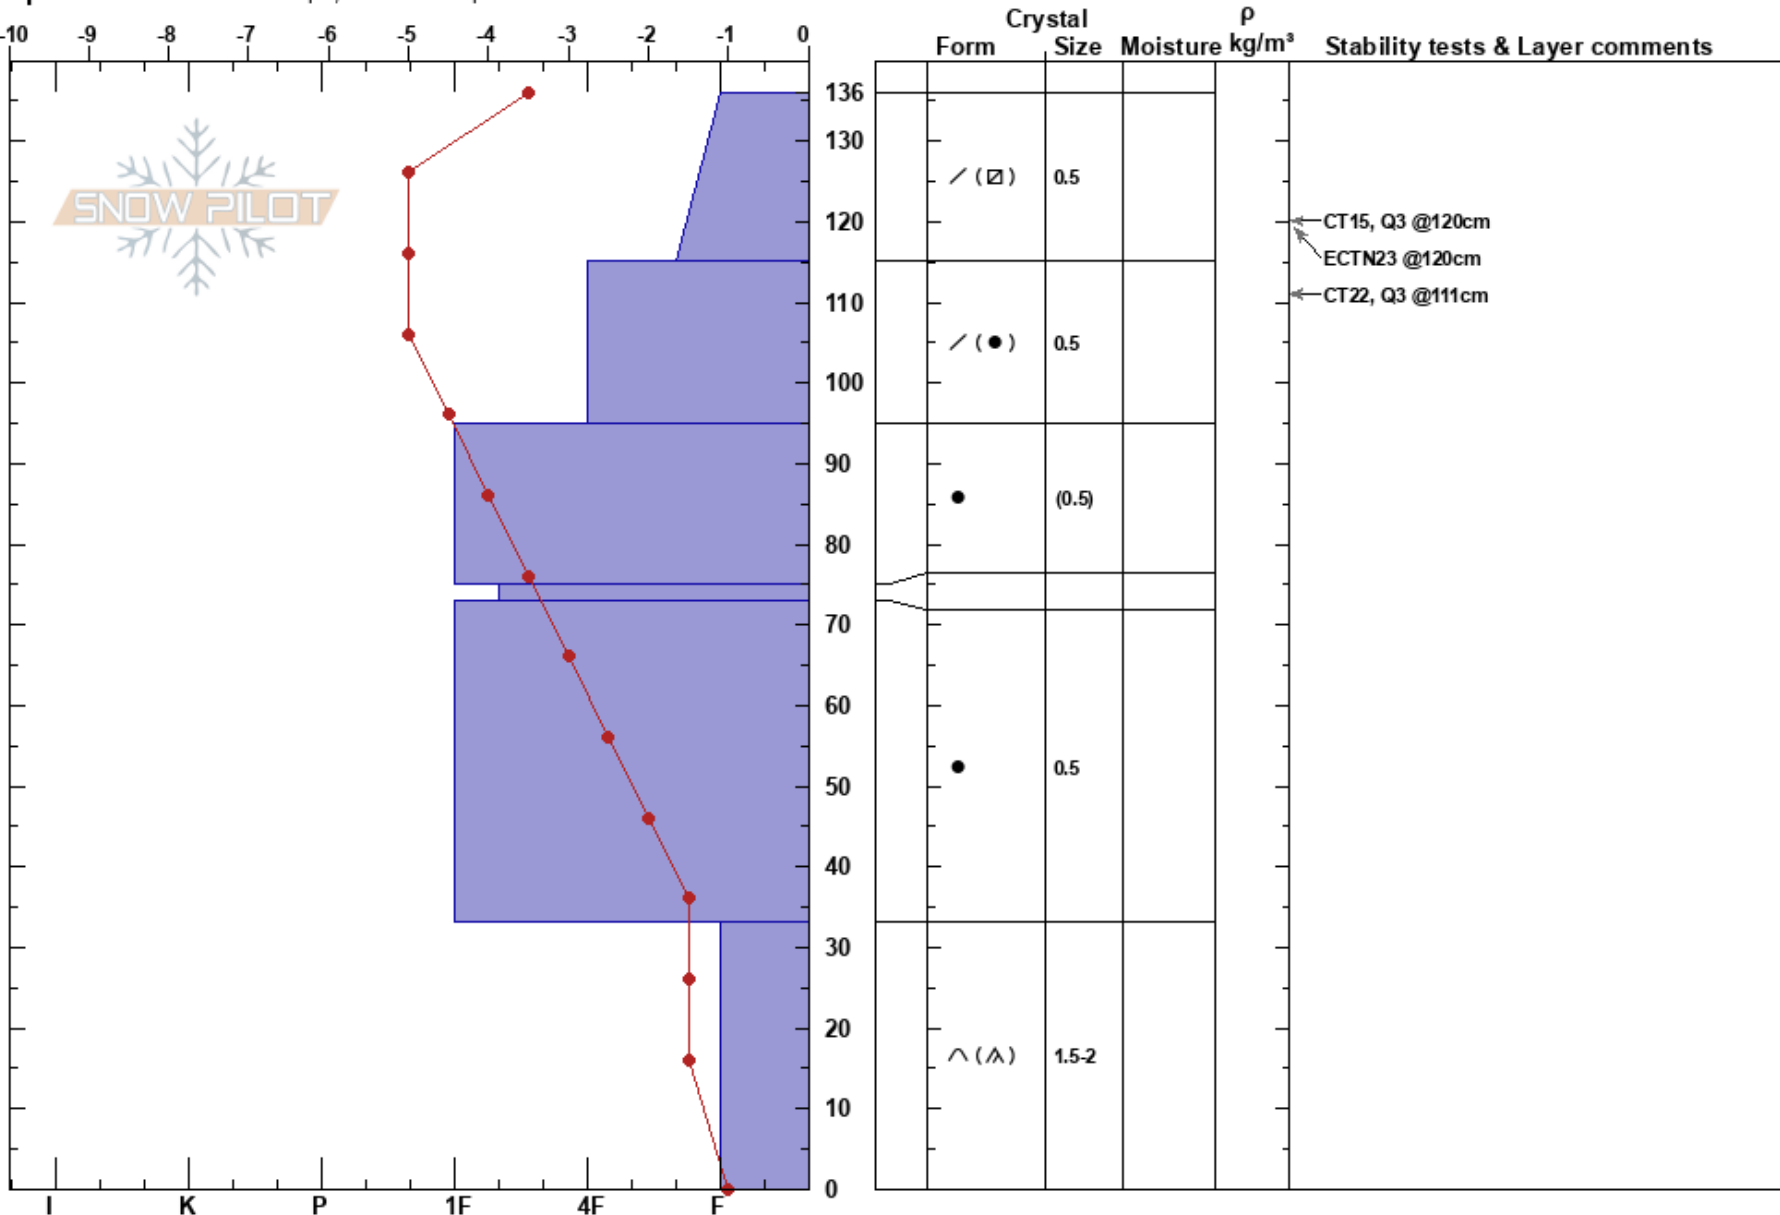

Temptation Trees
 Kachina Peaks
 AZ
 Elevation: 10600 ft
 Aspect: 311°

Troy Marino
 02/17/2024 - 10:30am
 Co-ord: 35.33611N, -111.69260W
 Slope Angle: 22°
 Wind Loading: no

Stability: Good
 Air Temperature: -0.5°C
 Sky Cover: SCT
 Precipitation: NO
 Wind: Calm

HS:136
 PF:32
 Layer Notes:

Specifics: Ski tracks on slope; We skied slope

Notes: Boulders at the ground (in depth hoar) appear to be supporting the slab in many places.