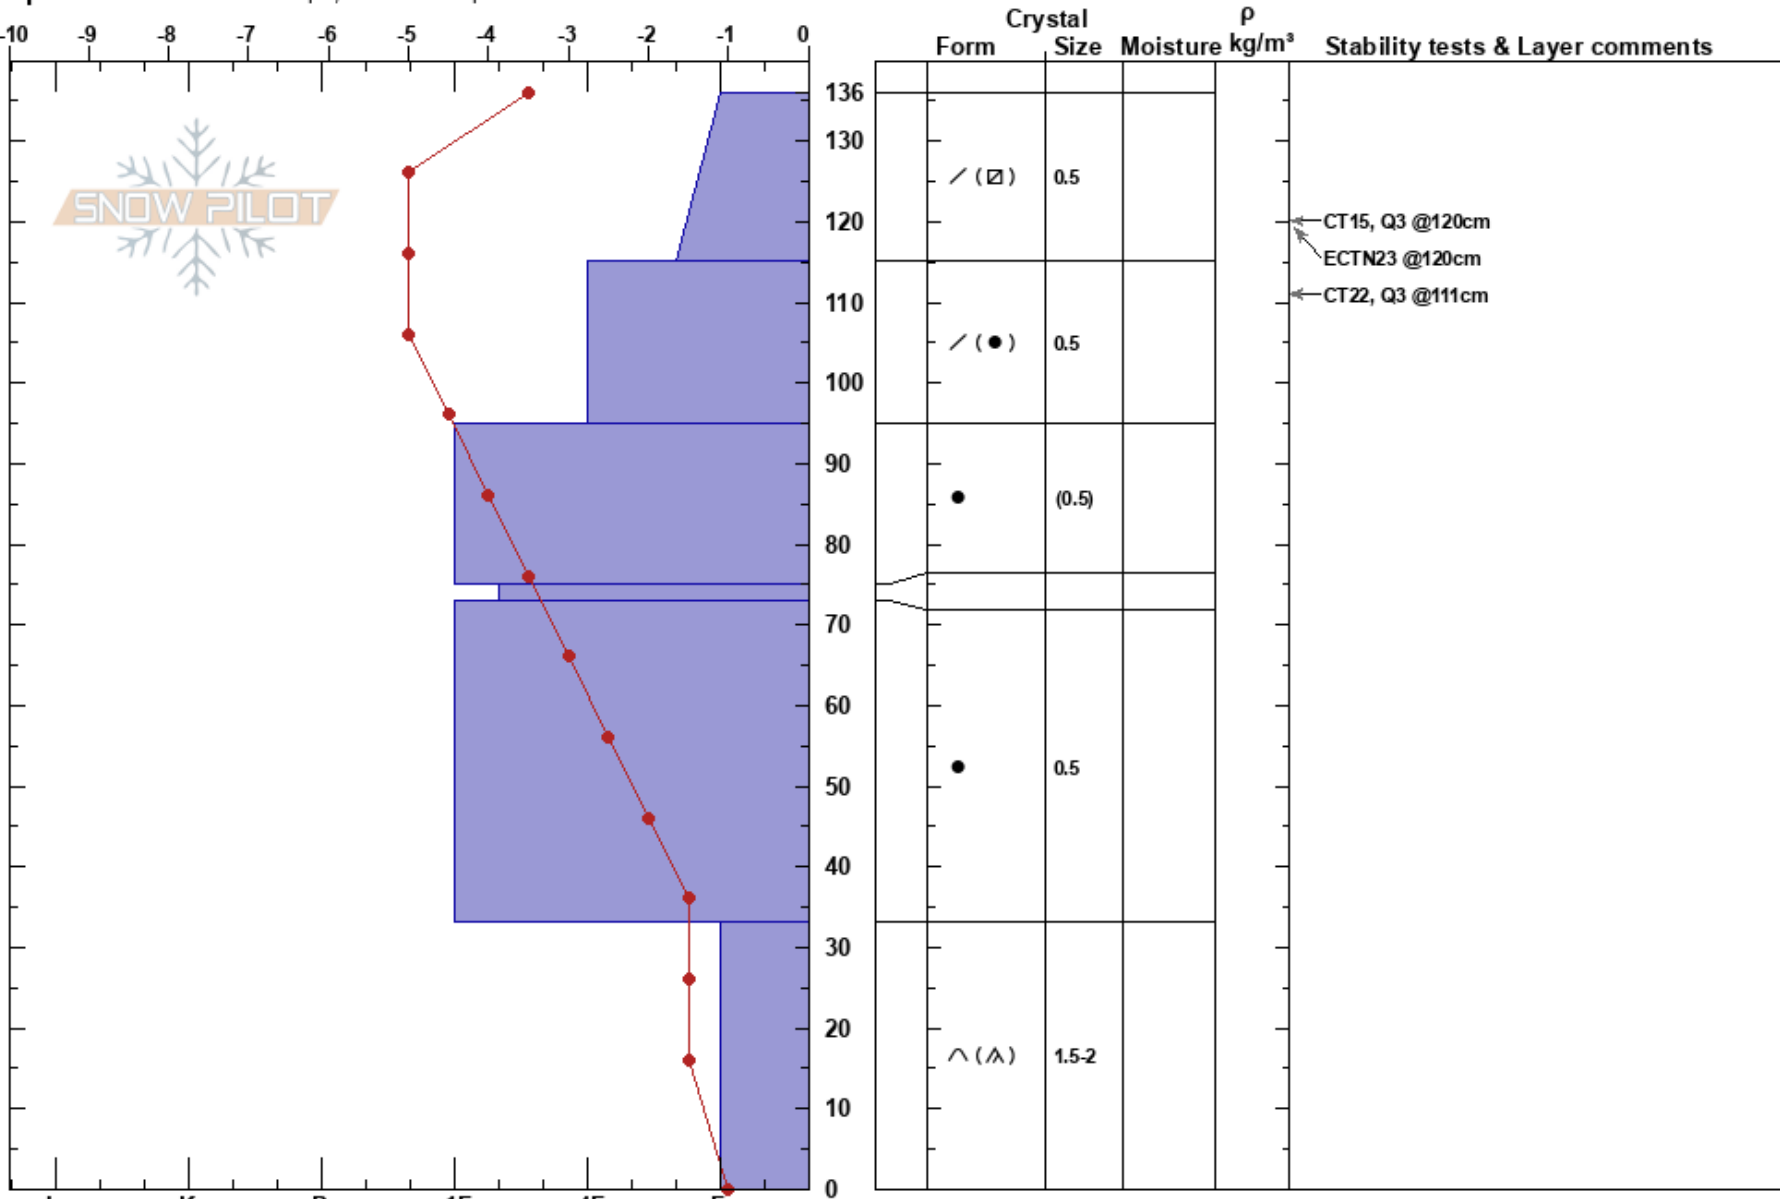

Temptation Trees  
 Kachina Peaks  
 AZ  
 Elevation: 10600 ft  
 Aspect: 311°

Troy Marino  
 02/17/2024 - 10:30am  
 Co-ord: 35.33611N, -111.69260W  
 Slope Angle: 22°  
 Wind Loading: no

Stability: Good  
 Air Temperature: -0.5°C  
 Sky Cover: SCT  
 Precipitation: NO  
 Wind: Calm

HS:136  
 Layer Notes:

Specifics: Ski tracks on slope; We skied slope

Notes: Boulders at the ground (in depth hoar) appear to be supporting the slab in many places.