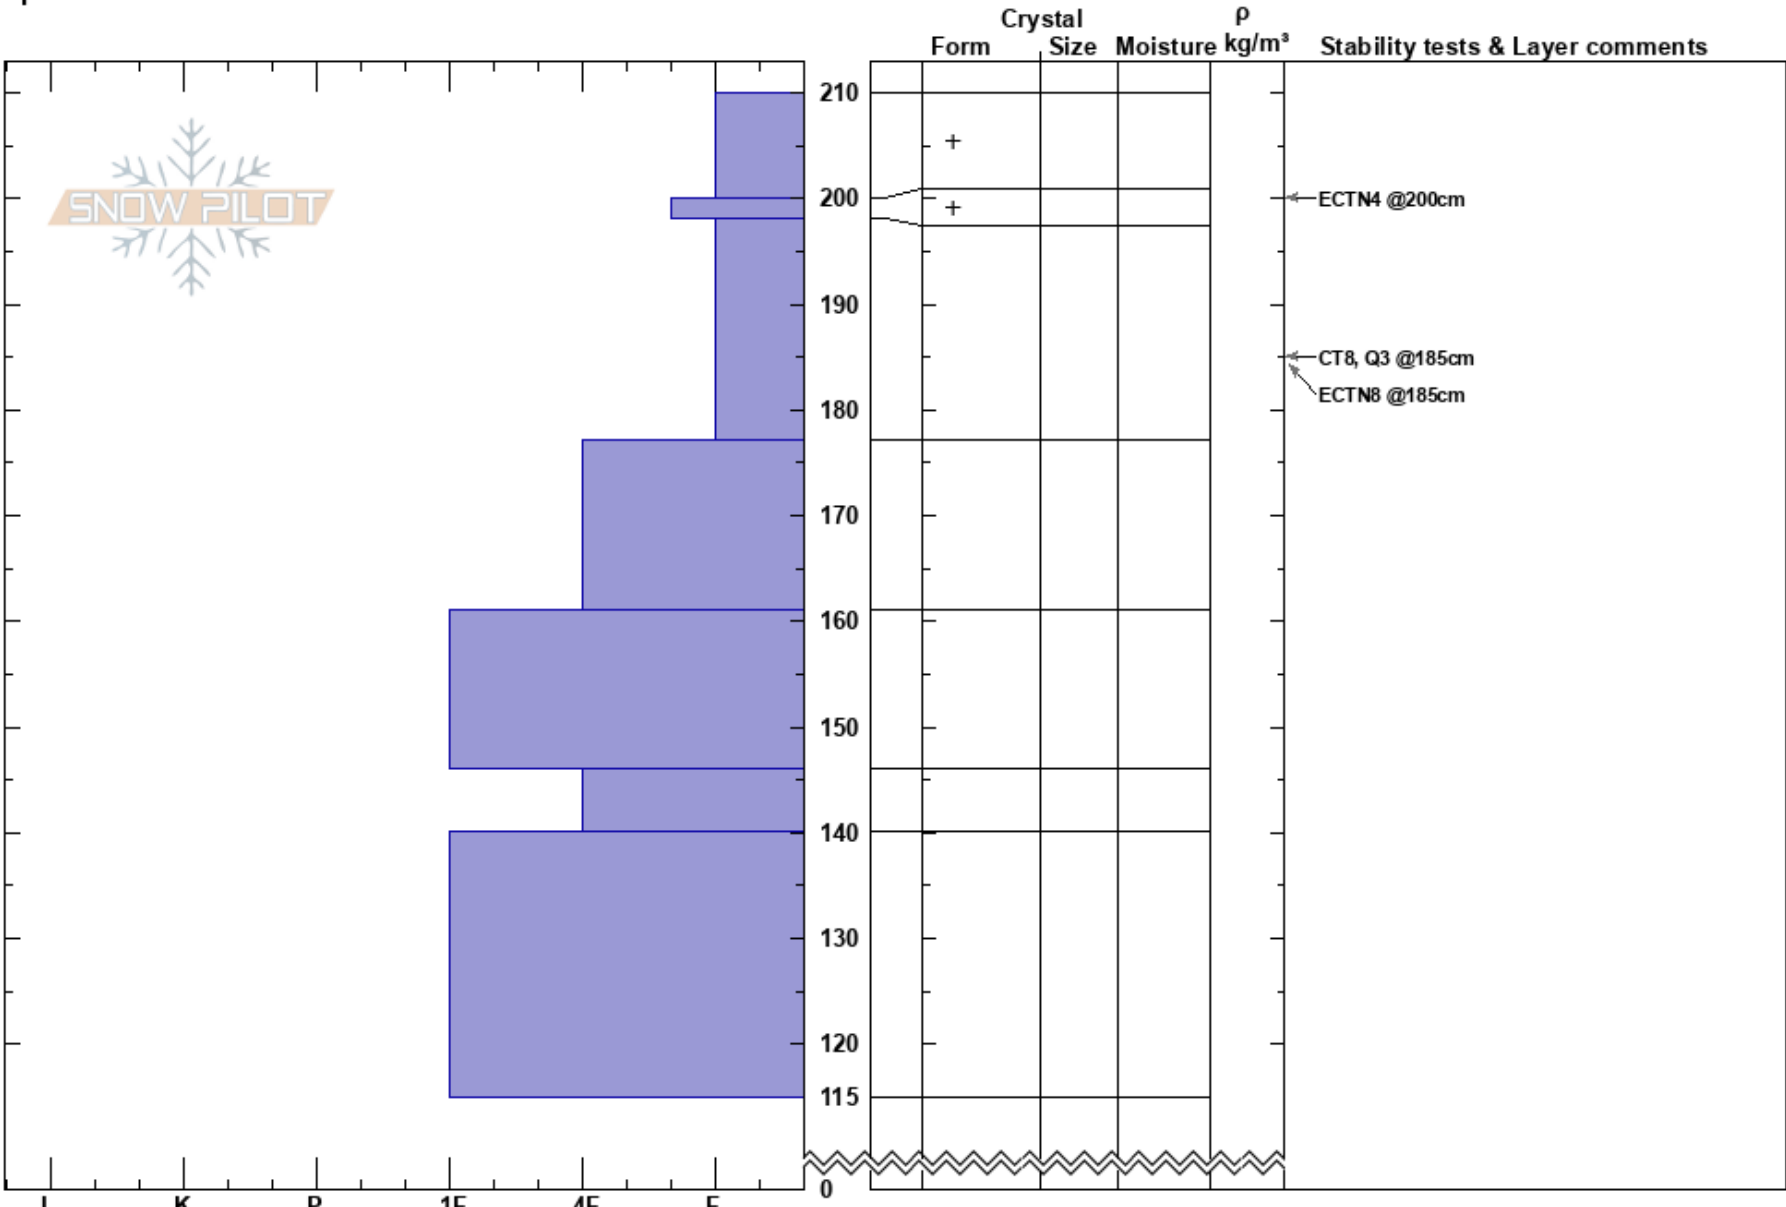

2024.02.17-Moffit-Pass
 Uinta Range
 UT
 Elevation: 9640 ft
 Aspect: 0°
 Specifics:

Chad Brackelsberg
 02/17/2024 - 12:00pm
 Co-ord: 12T 503977W 4519306N
 Slope Angle: 22°
 Wind Loading: no

Stability:
 Air Temperature:
 Sky Cover: CLR
 Precipitation: NO
 Wind: Calm

HS:210
 198-177cm:Problematic layer

Notes: