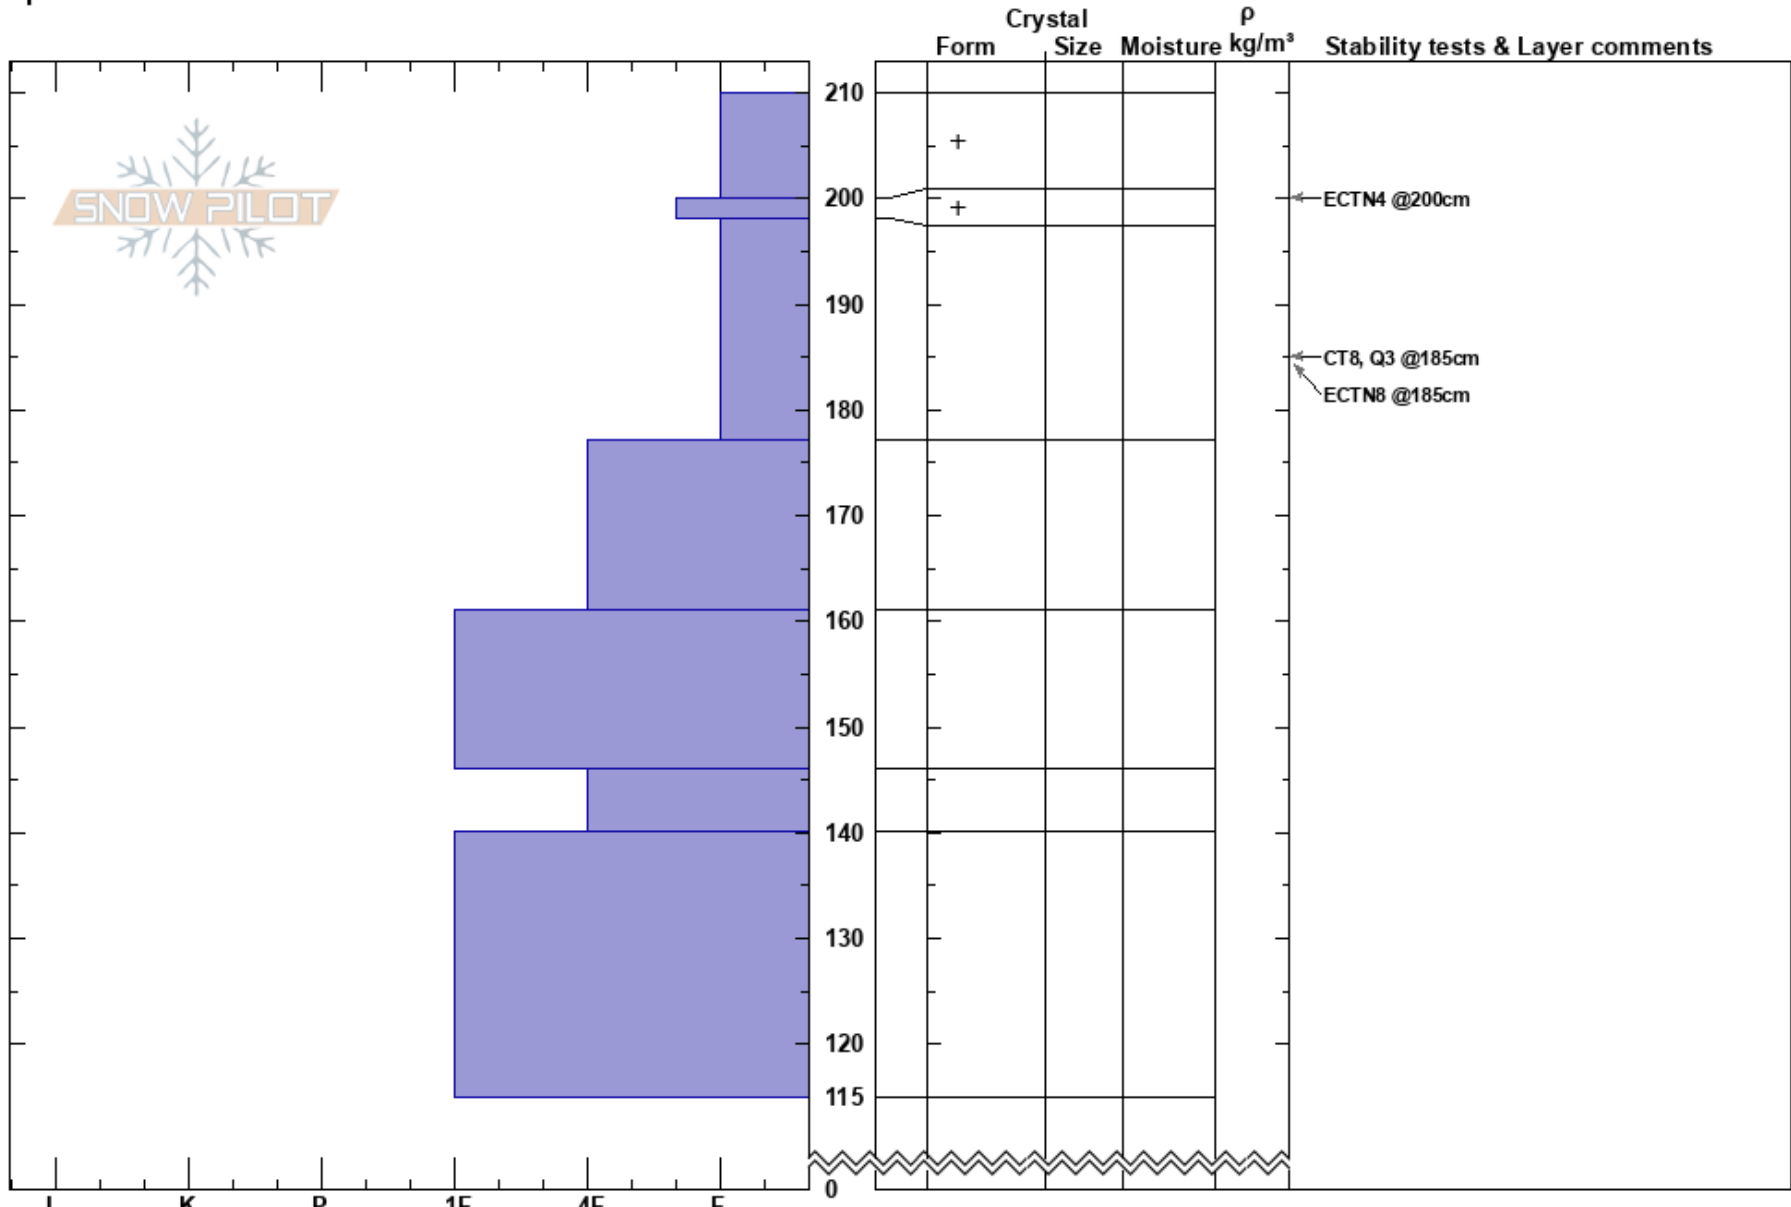

2024.02.17-Moffit-Pass
 Uinta Range
 UT
 Elevation: 9640 ft
 Aspect: 0°
 Specifics:

Chad Brackelsberg
 02/17/2024 - 12:00pm
 Co-ord: 12T 503977W 4519306N
 Slope Angle: 22°
 Wind Loading: no

Stability:
 Air Temperature:
 Sky Cover: CLR
 Precipitation: NO
 Wind: Calm

HS:210
 198-177cm:Problematic layer

Notes: