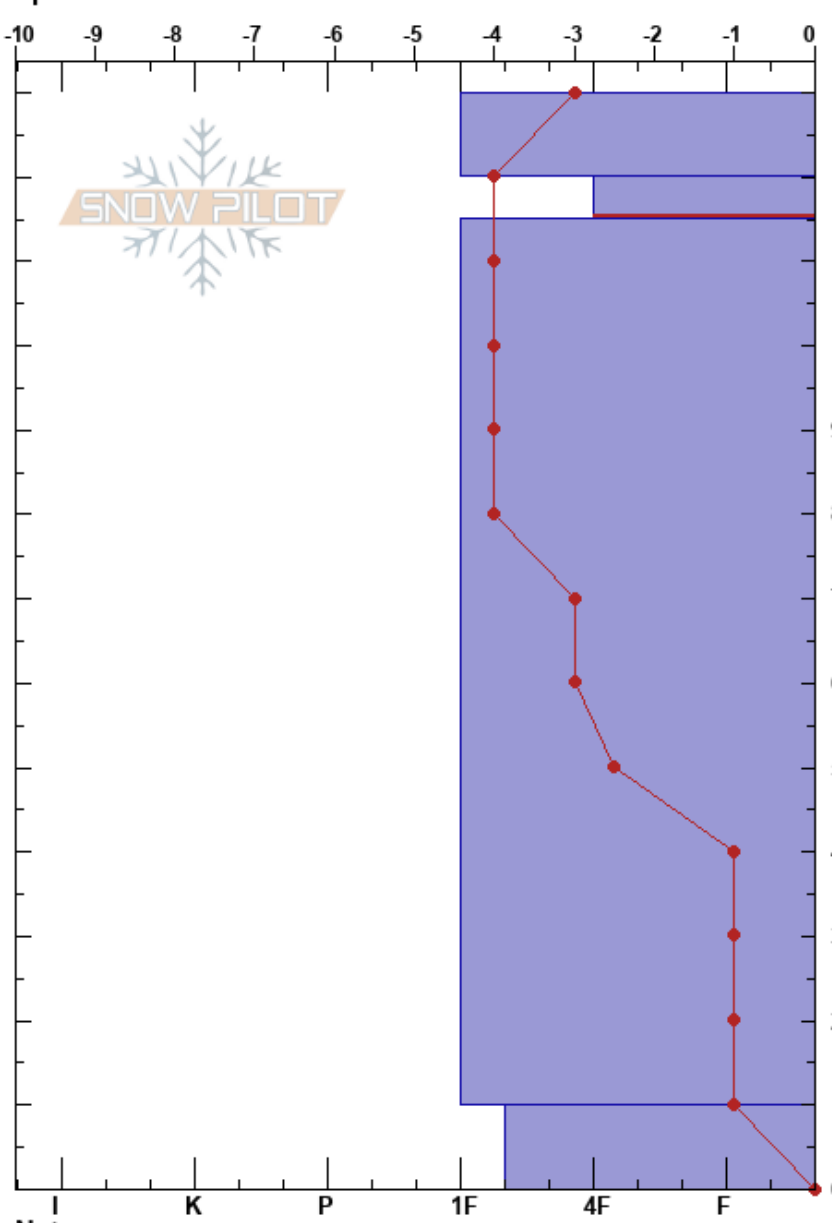

Agassiz Peak
 Kachina Peaks
 AZ
 Elevation: 12360 ft
 Aspect: 90°
 Specifics:

Bray Moll
 02/17/2024 - 9:30am
 Co-ord: 35.32595N, -111.67736W
 Slope Angle: 40°
 Wind Loading: previous

Stability:
 Air Temperature:
 Sky Cover: SCT
 Precipitation: NO
 Wind: N Moderate

HS:130
 Layer Notes:
 120-115cm:Problematic layer

Form	Crystal		ρ kg/m ³	Stability tests & Layer comments
	Size	Moisture		
.	0.5			
\emptyset	1			ECTX

Notes: