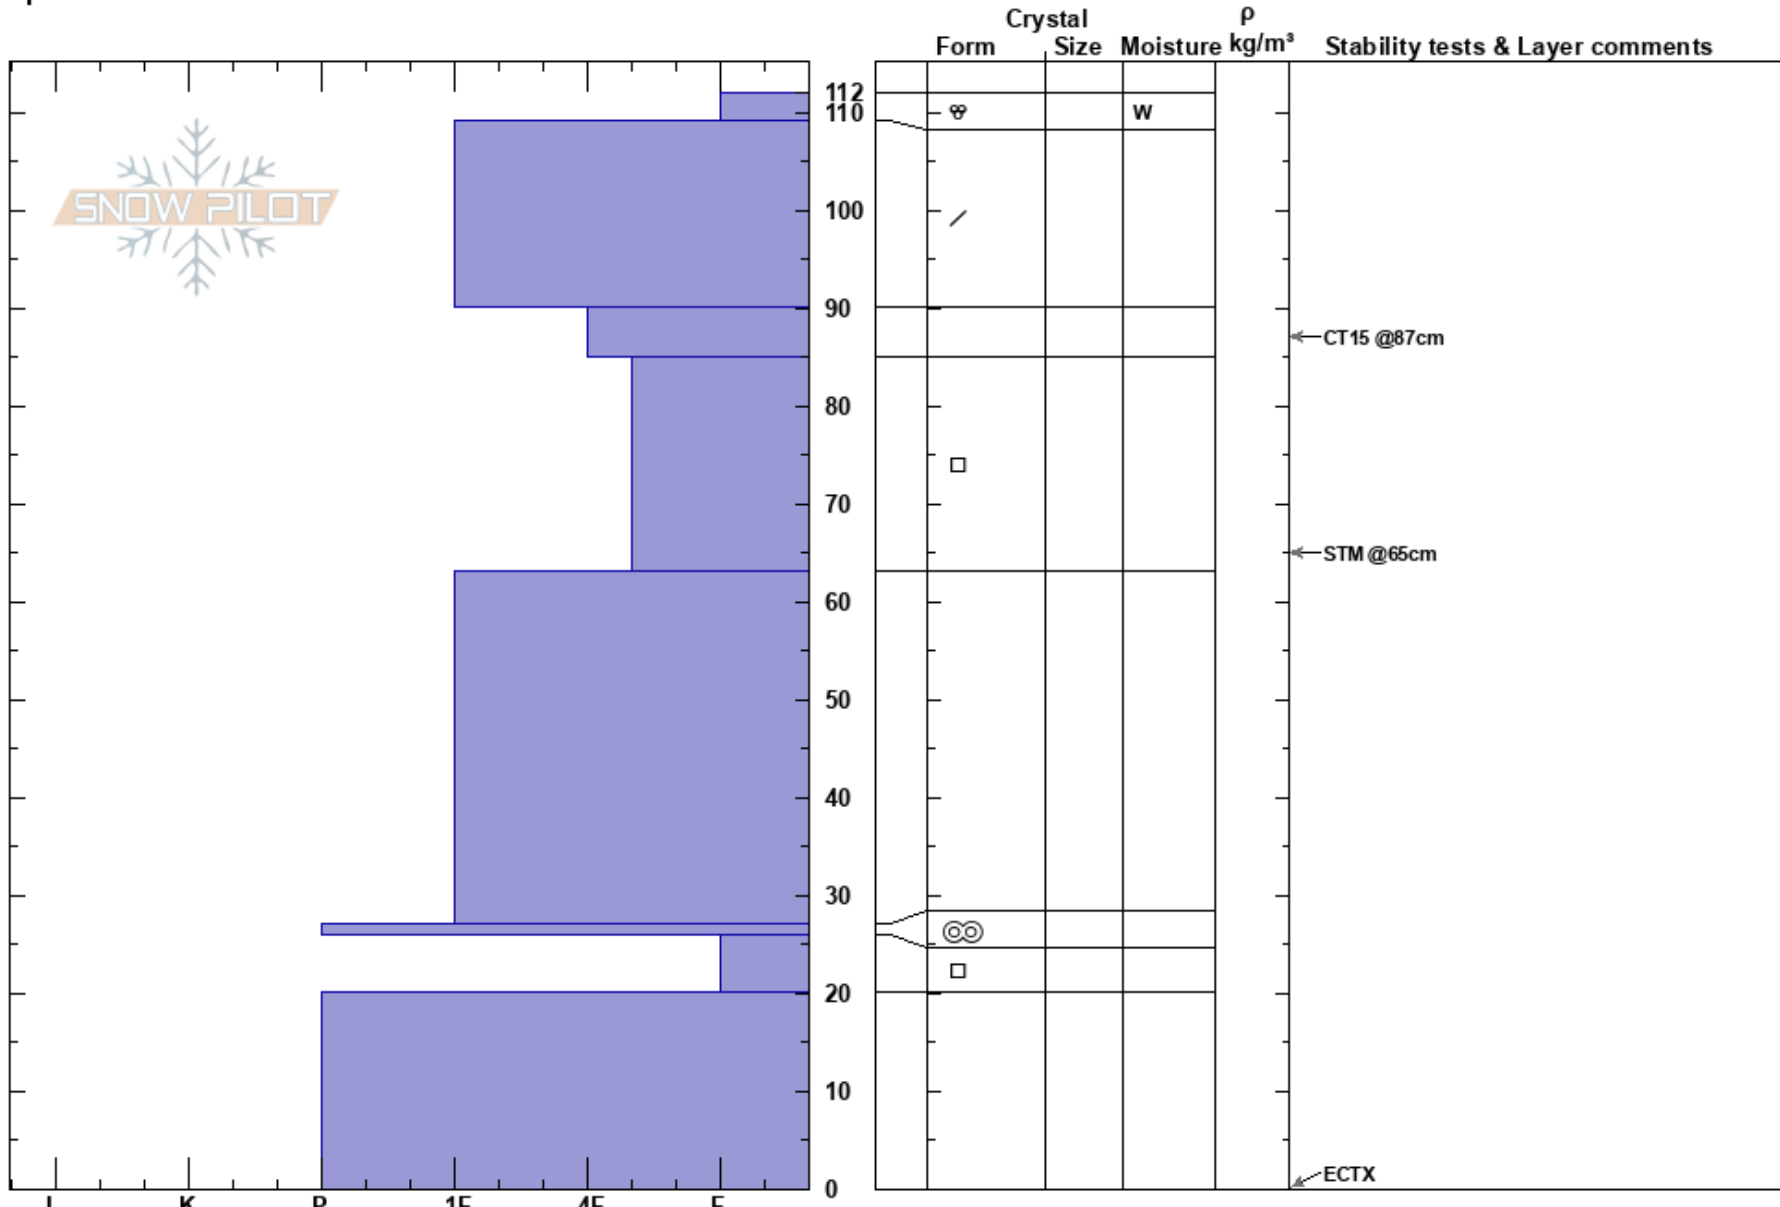

Templeton Apron
 Kenai Mountains
 AK
 Elevation: 525 m
 Aspect: W
 Specifics:

Trevor Clayton
 02/17/2024 - 12:35pm
 Co-ord: 60.60690N, -149.51540W
 Slope Angle: 16°
 Wind Loading: previous

Stability: **HS:112**
 Air Temperature: 5.5°C **PF:25** 85-63cm:Problematic layer
 Sky Cover: BKN **PS:8**
 Precipitation: NO
 Wind: NE Light Breeze

Notes: Tried to perform two Propagation Saw Tests, however both gave inconclusive results. Might have had an old track in that part of the pit?