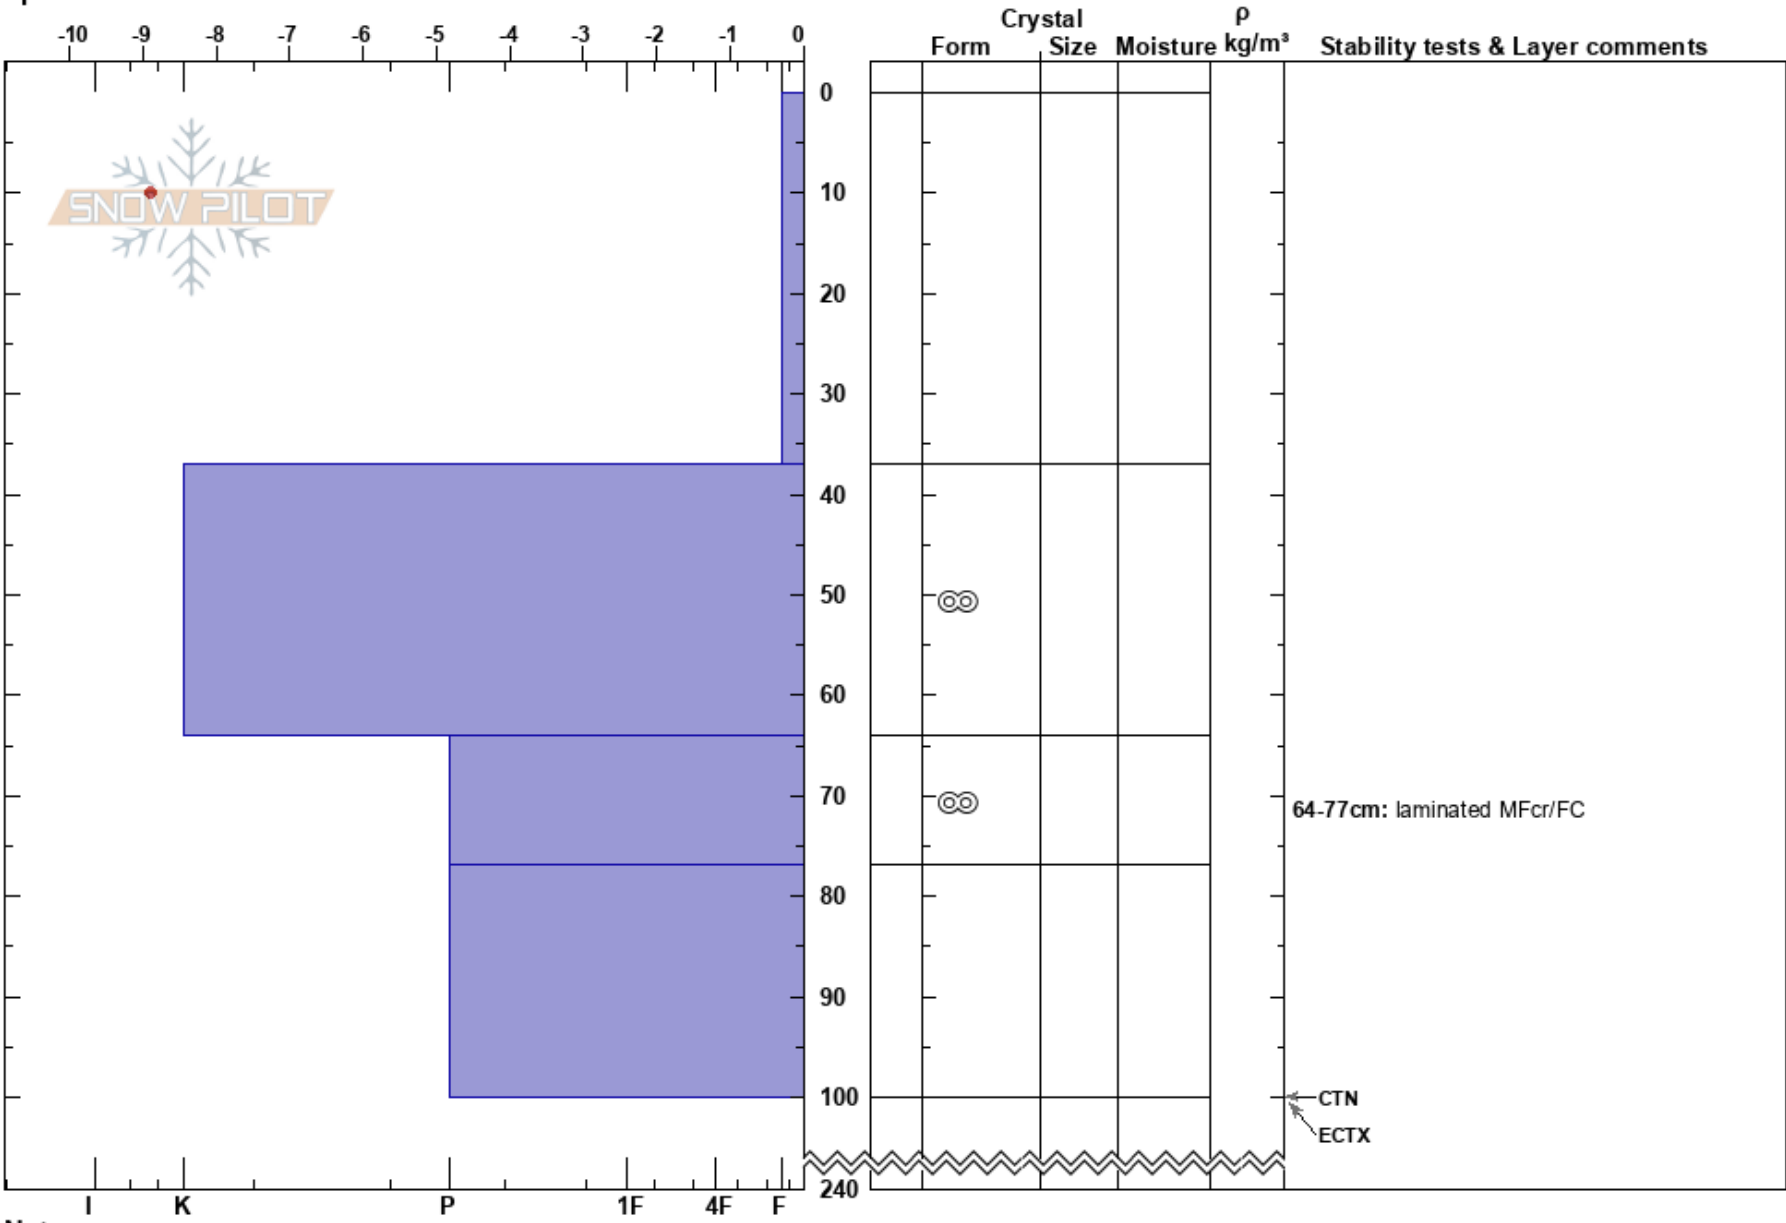

Ridge Lines Center  
Monashee  
BC  
Elevation: 2140 m  
Aspect: E  
Specifics:

Bailey Kupferschmid  
17/02/2024 - 09:15  
Co-ord:  
Slope Angle: 35°  
Wind Loading: no

Stability:  
Air Temperature: -4.5°C  
Sky Cover: CLR  
Precipitation:  
Wind: SE Light Breeze

HS:240  
Layer Notes:

PF:37 64-77cm: laminated MFcr/FC

Notes:

I K P 1F 4F F