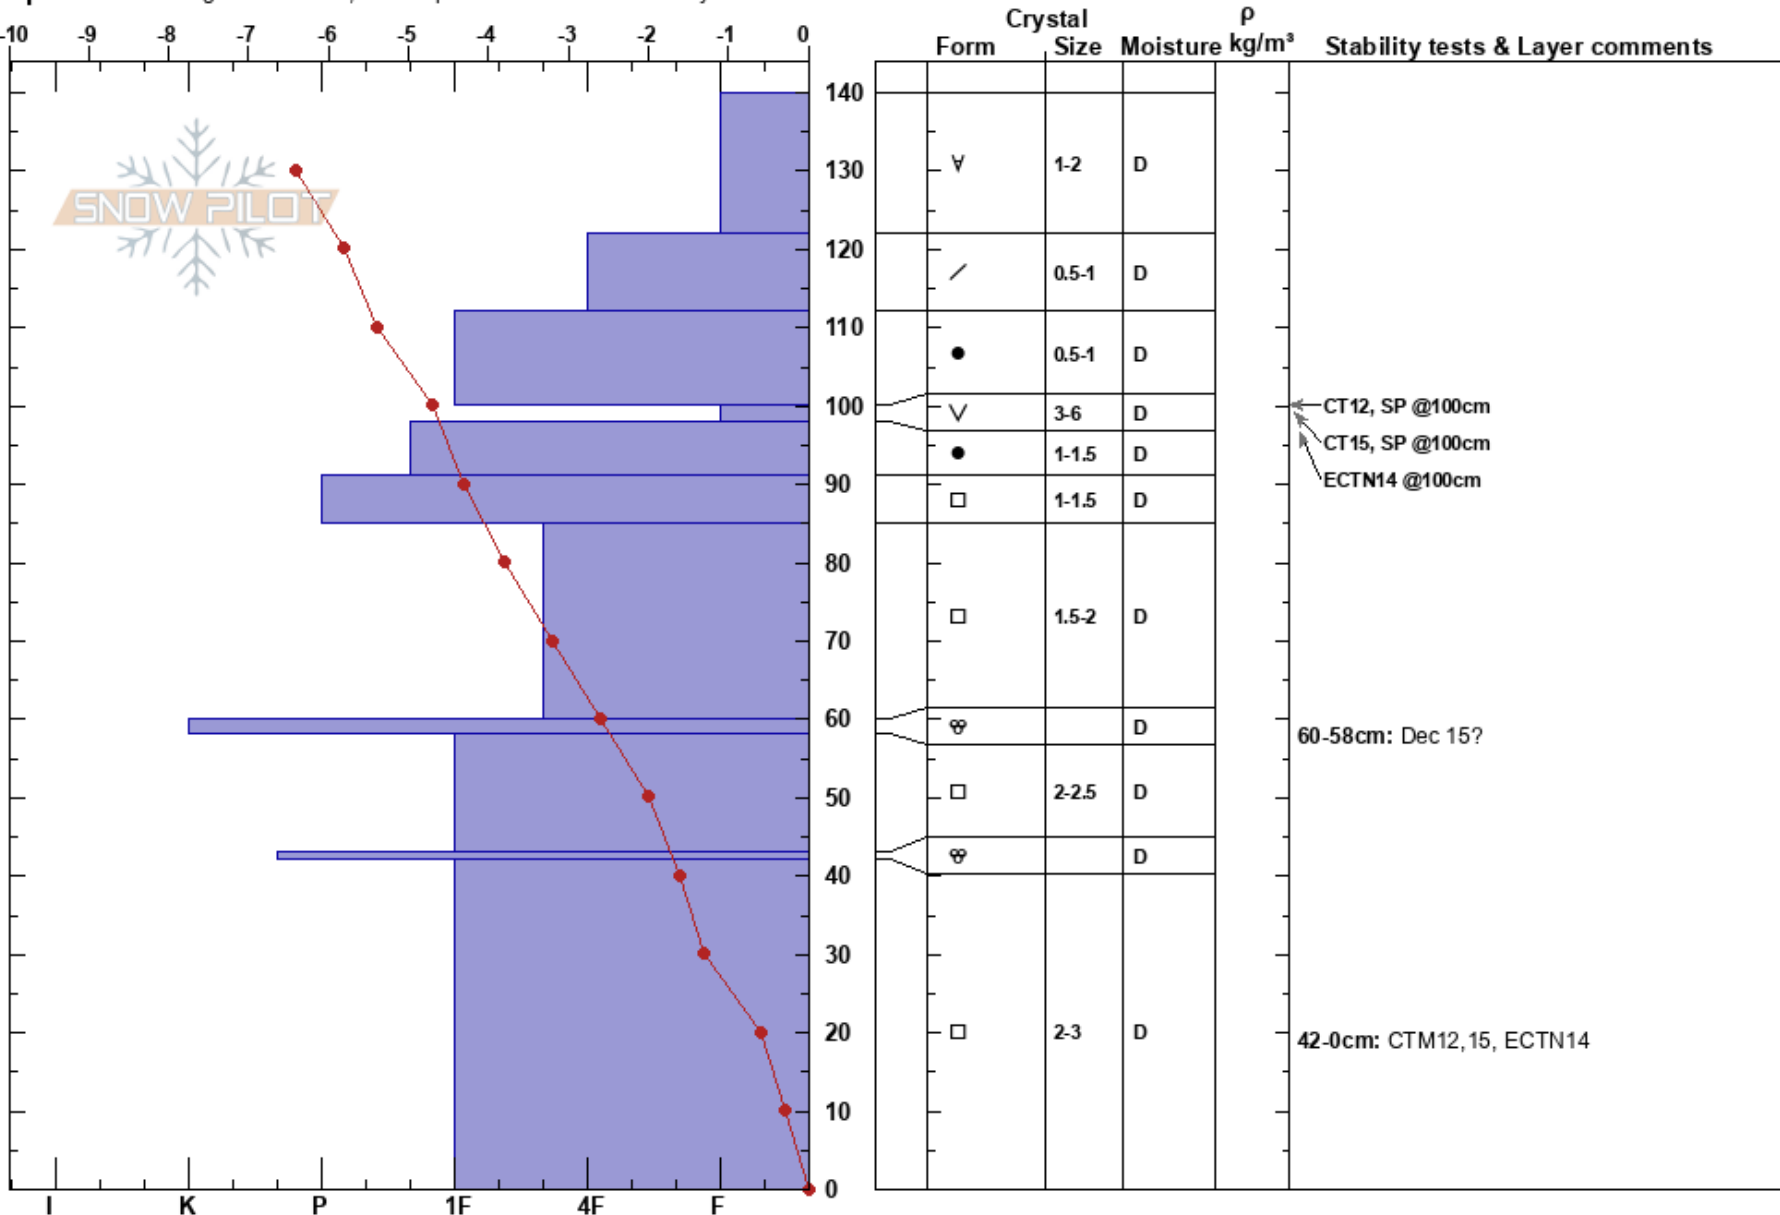

Pika meadow  
 BC  
 Elevation: 2325 m  
 Aspect:  
 Specifics: Pit dug in a Ski Area; Pit is representative of backcountry

Paul Kehler  
 30/01/2018 - 11:18  
 Co-ord: 11U NT 61468 01046  
 Slope Angle: 0°  
 Wind Loading: previous

Stability: HS:140  
 Air Temperature: -7.4°C PF:80  
 Sky Cover: OVC  
 Precipitation: S-1  
 Wind: Calm

100-98cm: CTM12,15, ECTN14  
 100-98cm: Problematic layer  
 60-58cm: Dec 15?  
 42-0cm: CTM12,15, ECTN14

Notes: Open meadow at treeline  
 Layer with results believed to be Jan 17 SH. No results on the lower PWLs.