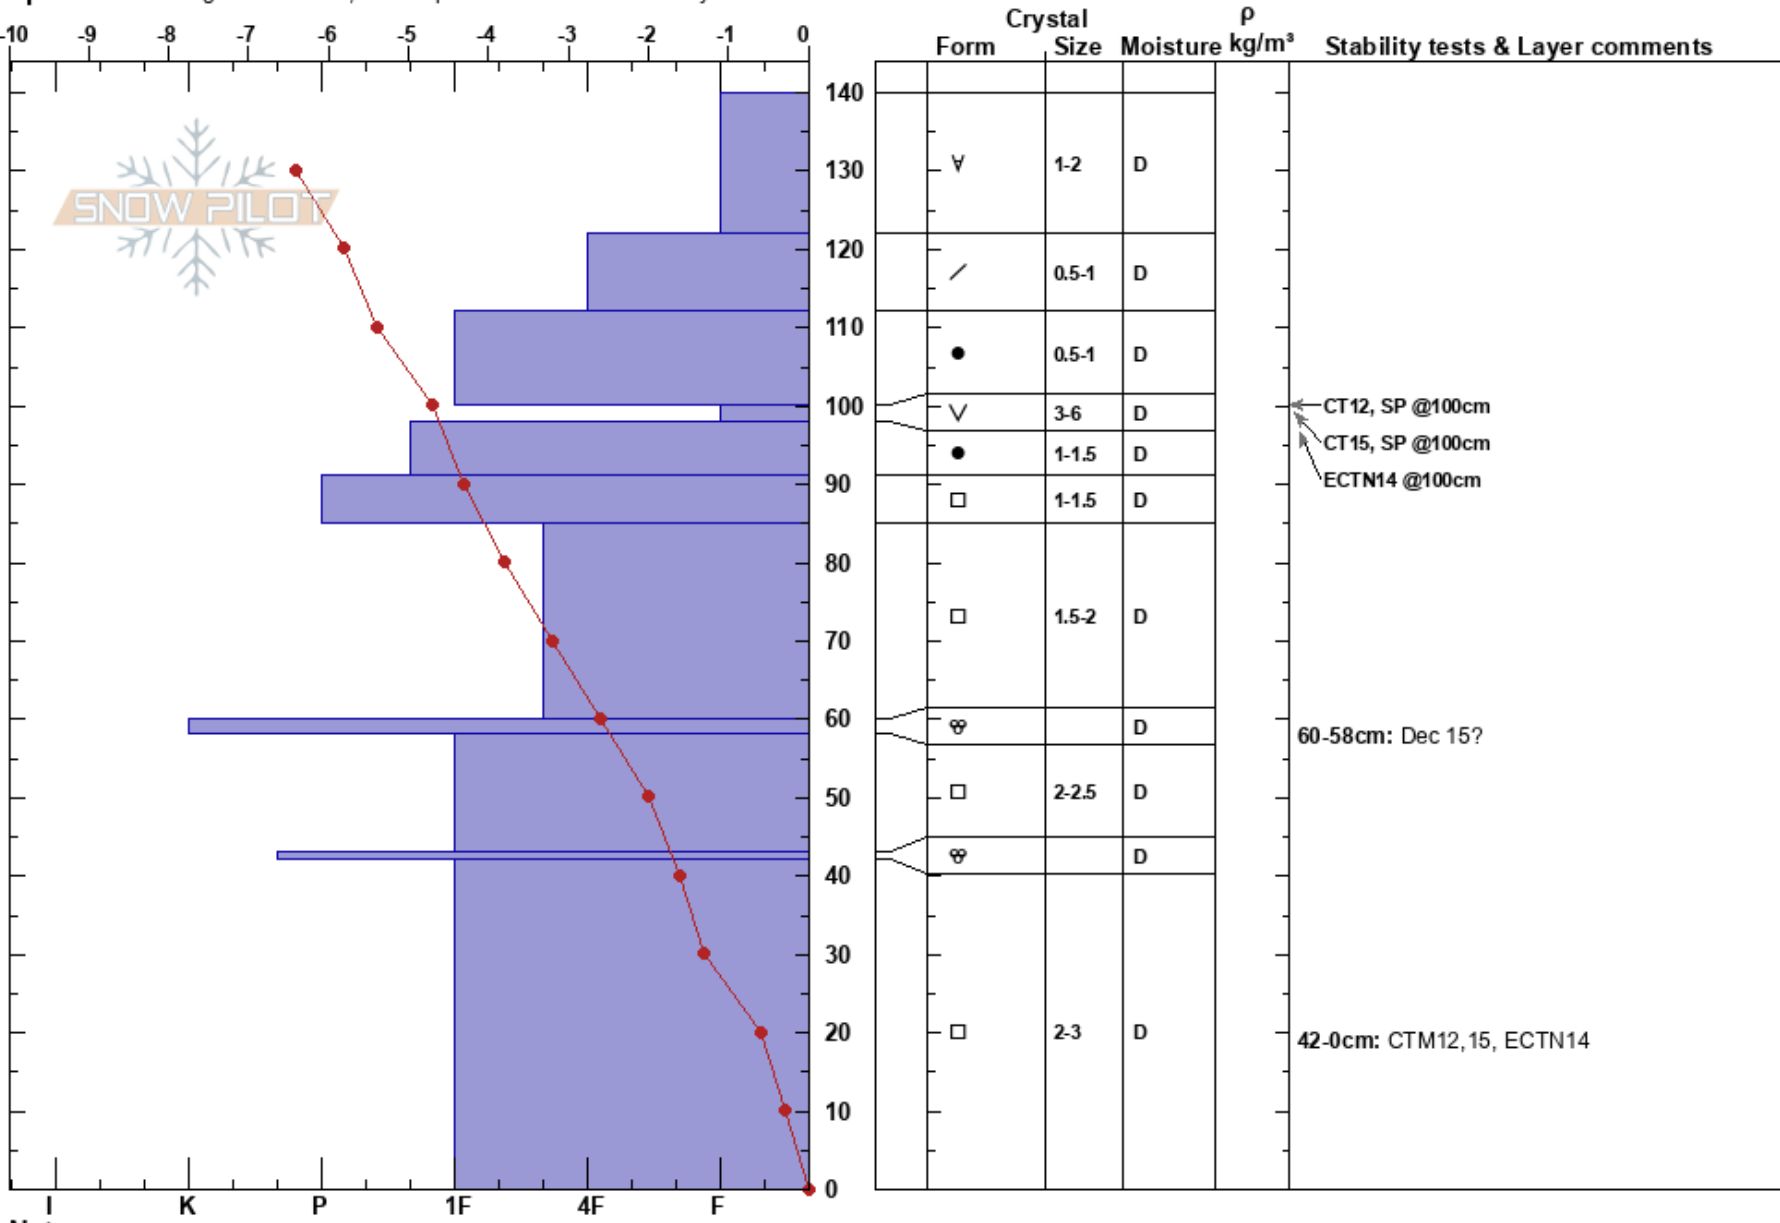

Pika meadow
 BC
 Elevation: 2325 m
 Aspect:
 Specifics: Pit dug in a Ski Area; Pit is representative of backcountry

Paul Kehler
 30/01/2018 - 11:18
 Co-ord: 11U NT 61468 01046
 Slope Angle: 0°
 Wind Loading: previous

Stability: HS:140
 Air Temperature: -7.4°C PF:80
 Sky Cover: OVC
 Precipitation: S-1
 Wind: Calm

100-98cm: CTM12,15, ECTN14
 100-98cm: Problematic layer
 60-58cm: Dec 15?
 42-0cm: CTM12,15, ECTN14

Notes: Open meadow at treeline
 Layer with results believed to be Jan 17 SH. No results on the lower PWLs.