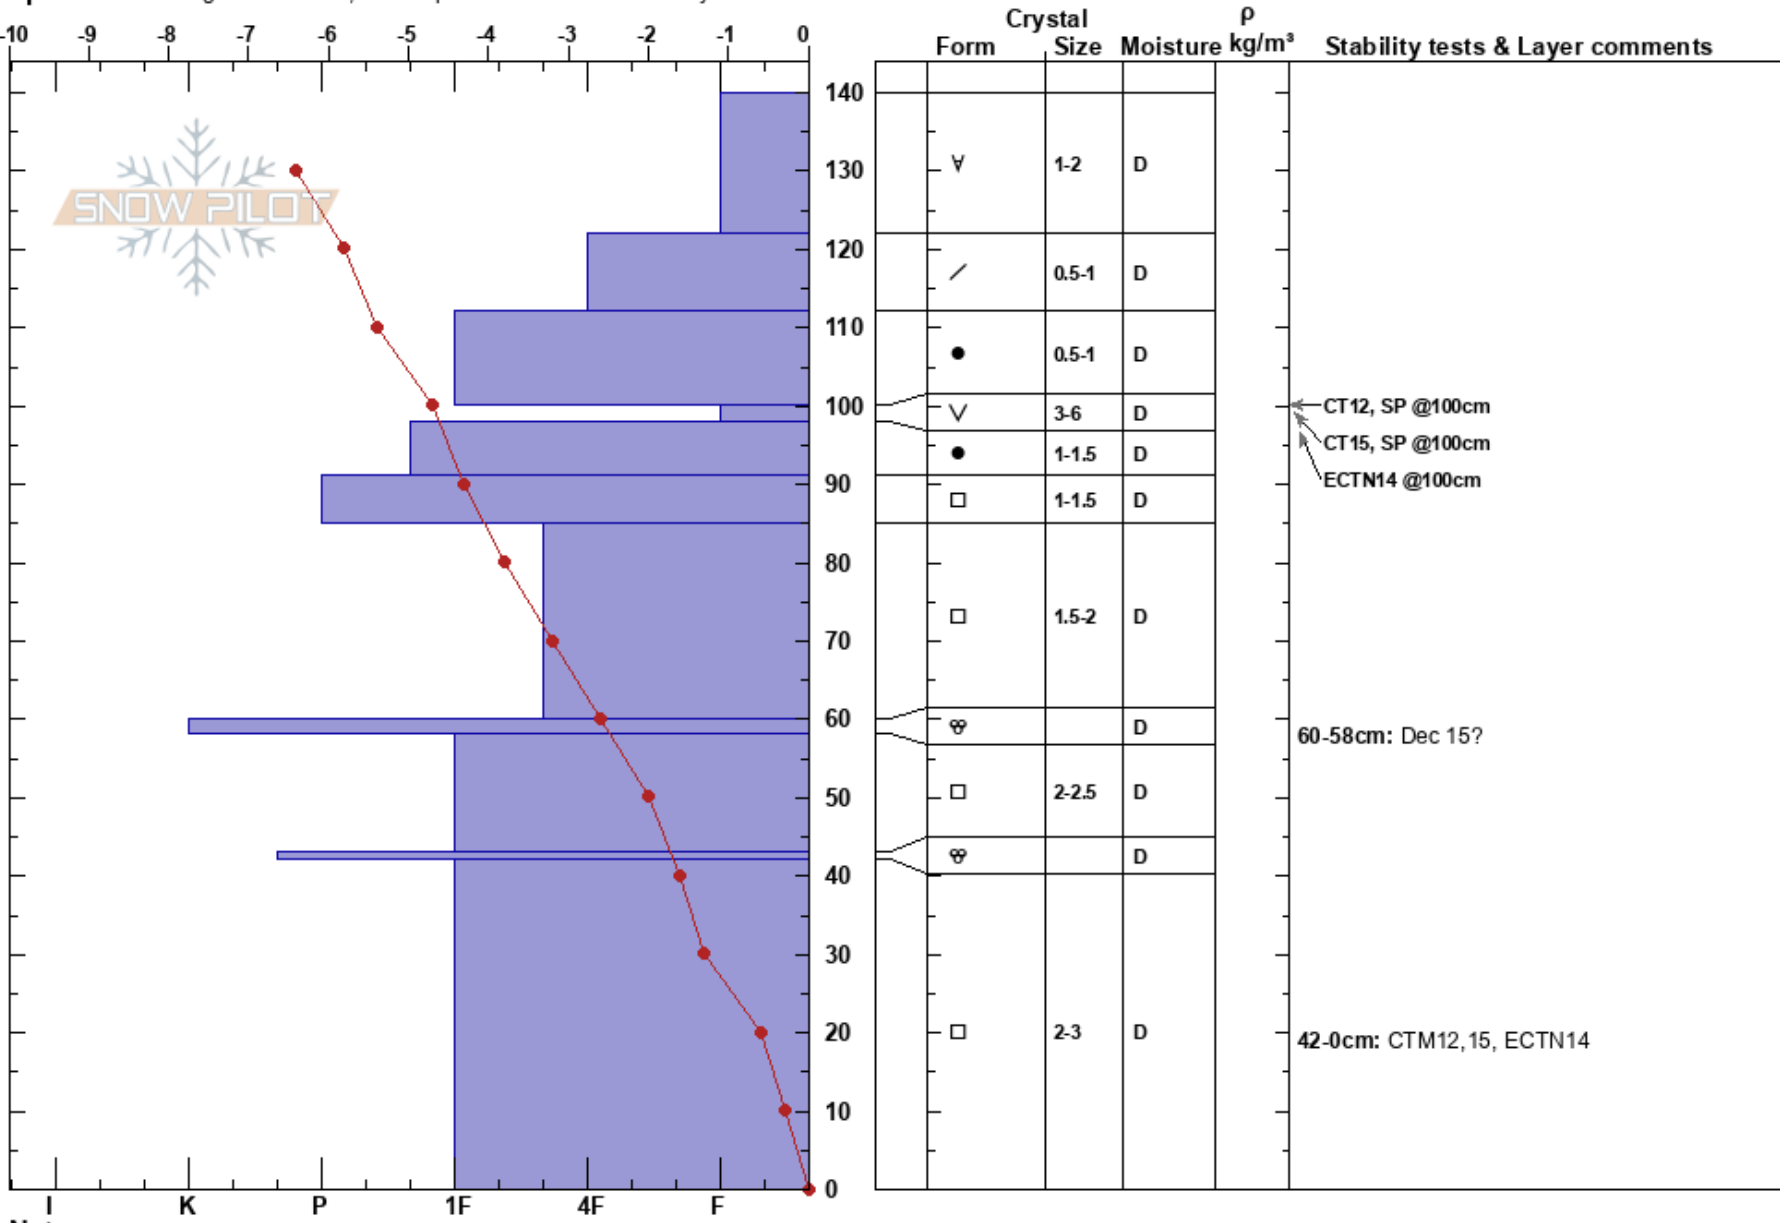

Pika meadow
 BC
 Elevation: 2325 m
 Aspect:
 Specifics: Pit dug in a Ski Area; Pit is representative of backcountry

Paul Kehler
 30/01/2018 - 11:18
 Co-ord: 11U NT 61468 01046
 Slope Angle: 0°
 Wind Loading: previous

Stability: HS:140
 Air Temperature: -7.4°C PF:80
 Sky Cover: OVC
 Precipitation: S-1
 Wind: Calm

Layer Notes:
 100-98cm: CTM12,15, ECTN14
 100-98cm: Problematic layer
 60-58cm: Dec 15?
 42-0cm: CTM12,15, ECTN14

Notes: Open meadow at treeline
 Layer with results believed to be Jan 17 SH. No results on the lower PWLs.