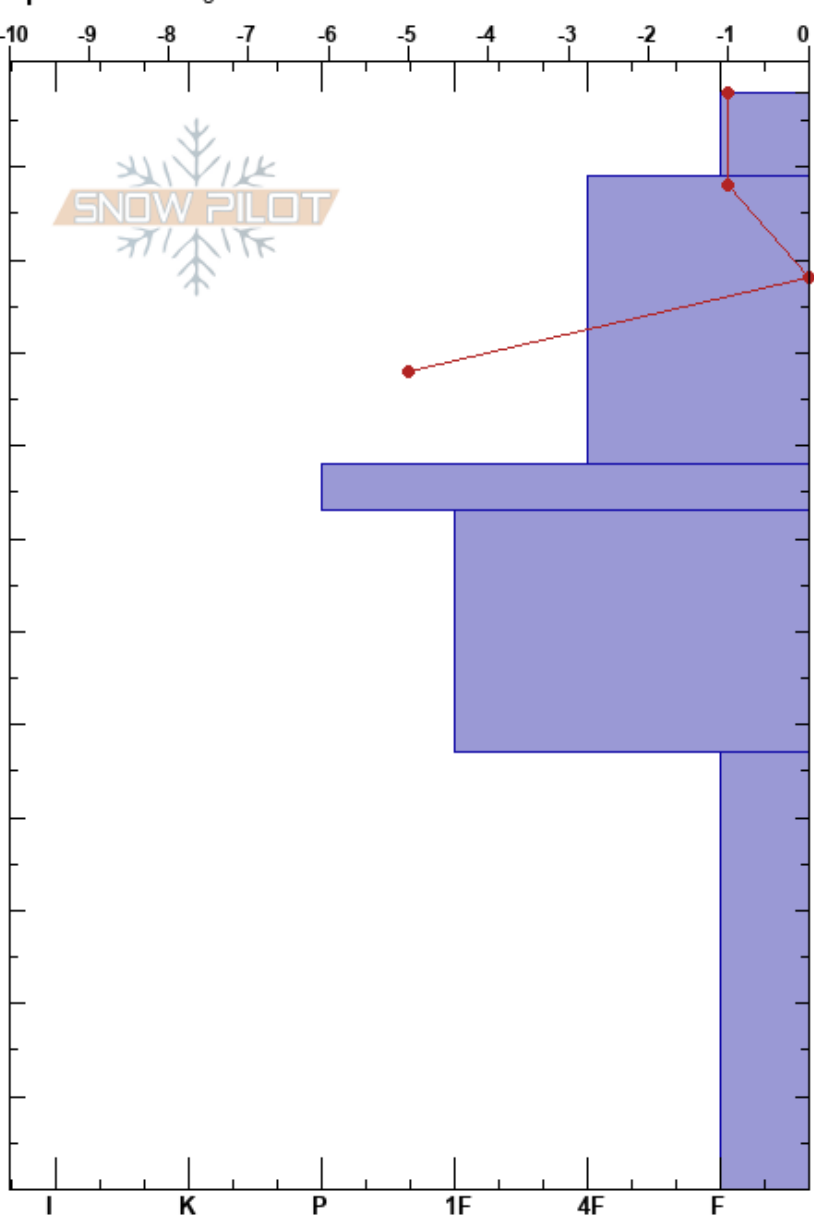

Elation 5
 Sawatch Range
 CO
 Elevation: 11680 ft
 Aspect: 135°
 Specifics: Pit dug in a Ski Area

Monarch Ski Patrol
 02/17/2024 - 1:00pm
 Co-ord: 38.52500N, -106.34000W
 Slope Angle: 25°
 Wind Loading: no

Stability:
 Air Temperature:
 Sky Cover: CLR
 Precipitation: NO
 Wind: Calm

HS:118

Layer Notes:

Height (cm)	Crystal		Moisture	ρ kg/m³	Stability tests & Layer comments
	Form	Size			
118					
110	/	0.5			
100	□	0.5			
90					
80	○	1			← CT12, SP @78cm
70					
60	□	0.5			
50					← CT16, SC @47cm
40					
30					
20	□	1.5			
10					
0					