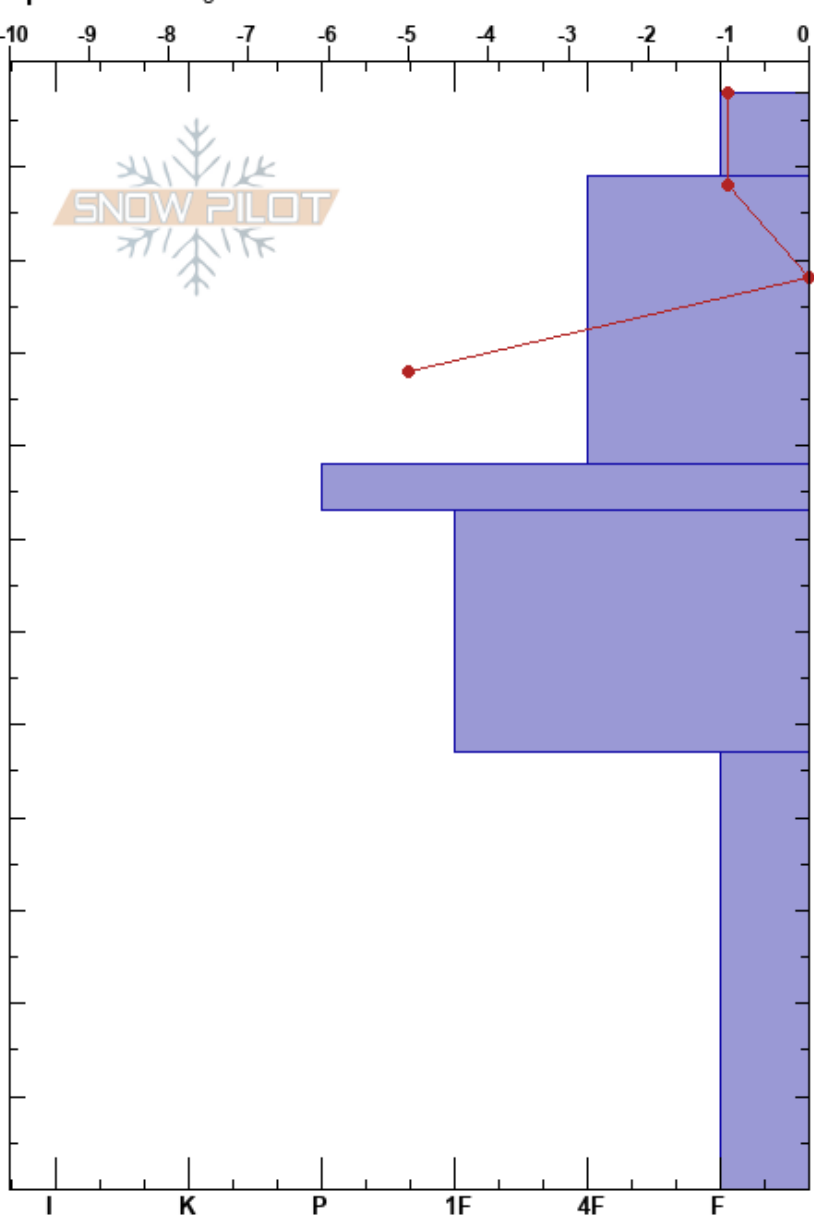

Elation 5  
 Sawatch Range  
 CO  
 Elevation: 11680 ft  
 Aspect: 135°  
 Specifics: Pit dug in a Ski Area

Monarch Ski Patrol  
 02/17/2024 - 1:00pm  
 Co-ord: 38.52500N, -106.34000W  
 Slope Angle: 25°  
 Wind Loading: no

Stability:  
 Air Temperature:  
 Sky Cover: CLR  
 Precipitation: NO  
 Wind: Calm

HS:118

Layer Notes:

Height (cm)	Crystal		Moisture	$\rho$ kg/m <sup>3</sup>	Stability tests & Layer comments
	Form	Size			
118					
110	/	0.5			
100	□	0.5			
90					
80	○	1			← CT12, SP @78cm
70					
60	□	0.5			
50					← CT16, SC @47cm
40					
30					
20	□	1.5			
10					
0					