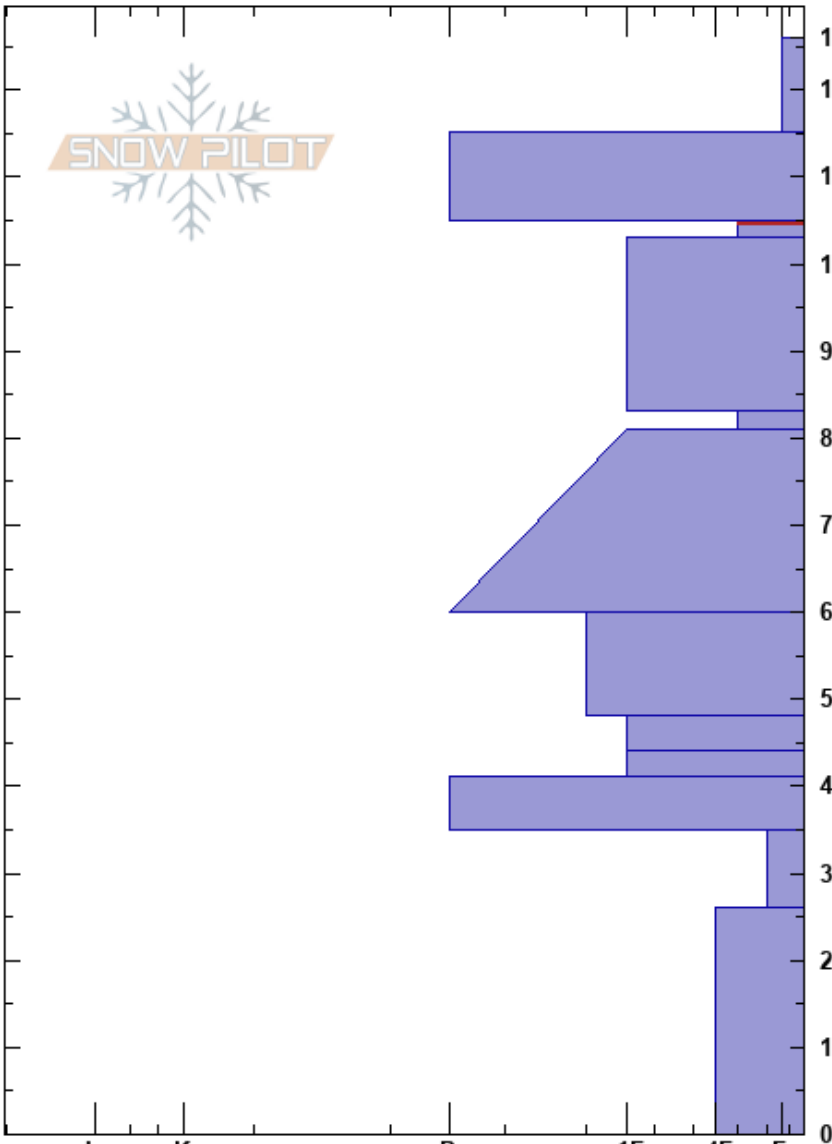

Upper_Sister_7
 Front Range
 CO
 Elevation: 11825 ft
 Aspect: 27°
 Specifics:

Ron Simenhois
 02/16/2024 - 11:00am
 Co-ord: 39.67553N, -105.88700E
 Slope Angle: 30°
 Wind Loading: yes

Stability:
 Air Temperature:
 Sky Cover: OVC
 Precipitation:
 Wind: SW Strong

HS:126
 105-103cm:Problematic layer

Crystal Form	Crystal Size	Moisture	ρ kg/m ³	Stability tests & Layer comments
+ (✓)	1(1)			
•	0.1			
□ (✓)	1(1)			← ECTP15 @104cm ← ECTP16 @104cm ECT 120 cm
•				
□	1			← ECTP23 @82cm ← ECTN27 @82cm ECT 120 cm