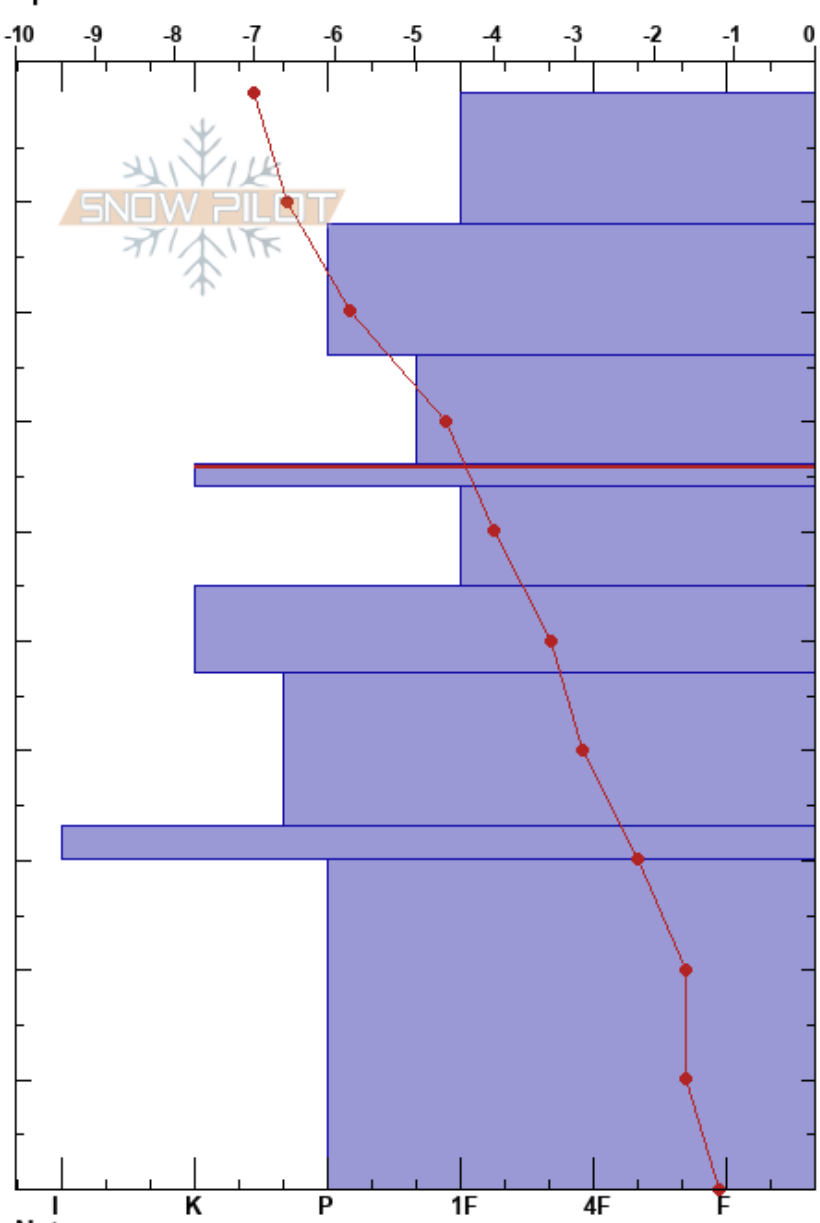

Grashóala brún  
 Tröllaskagi  
 Iceland  
 Elevation: 608 m  
 Aspect: NE  
 Specifics:

Gestur Hansson  
 17/02/2024 - 08:30  
 Co-ord: 66.13311N, -18.98330W  
 Slope Angle: 32°  
 Wind Loading:

Stability:  
 Air Temperature: -0.5°C PF:20 34-36cm:Problematic layer  
 Sky Cover: SCT  
 Precipitation: NO  
 Wind: S Calm

| Depth (cm) | Crystal |      | Moisture | $\rho$<br>kg/m <sup>3</sup> | Stability tests & Layer comments                       |
|------------|---------|------|----------|-----------------------------|--|
|            | Form    | Size |          |                             |  |
| 0          | ∇       |      |          |                             |  |
| 10         | /       |      |          |                             |  |
| 20         | •       |      |          |                             |  |
| 30         | •       |      |          |                             |  |
| 34         | ∇ (B)   |      |          |                             | ECTP14 @34cm<br>PST38/90 (End) @34cm<br>CT11, SP @34cm |
| 40         | •       |      |          |                             |  |
| 50         | ⊙       |      |          |                             |  |
| 60         | ∇       |      |          |                             |  |
| 70         | ■       |      |          |                             |  |
| 80         |         |      |          |                             |  |
| 90         | ∇       |      |          |                             |  |
| 100        |         |      |          |                             |  |