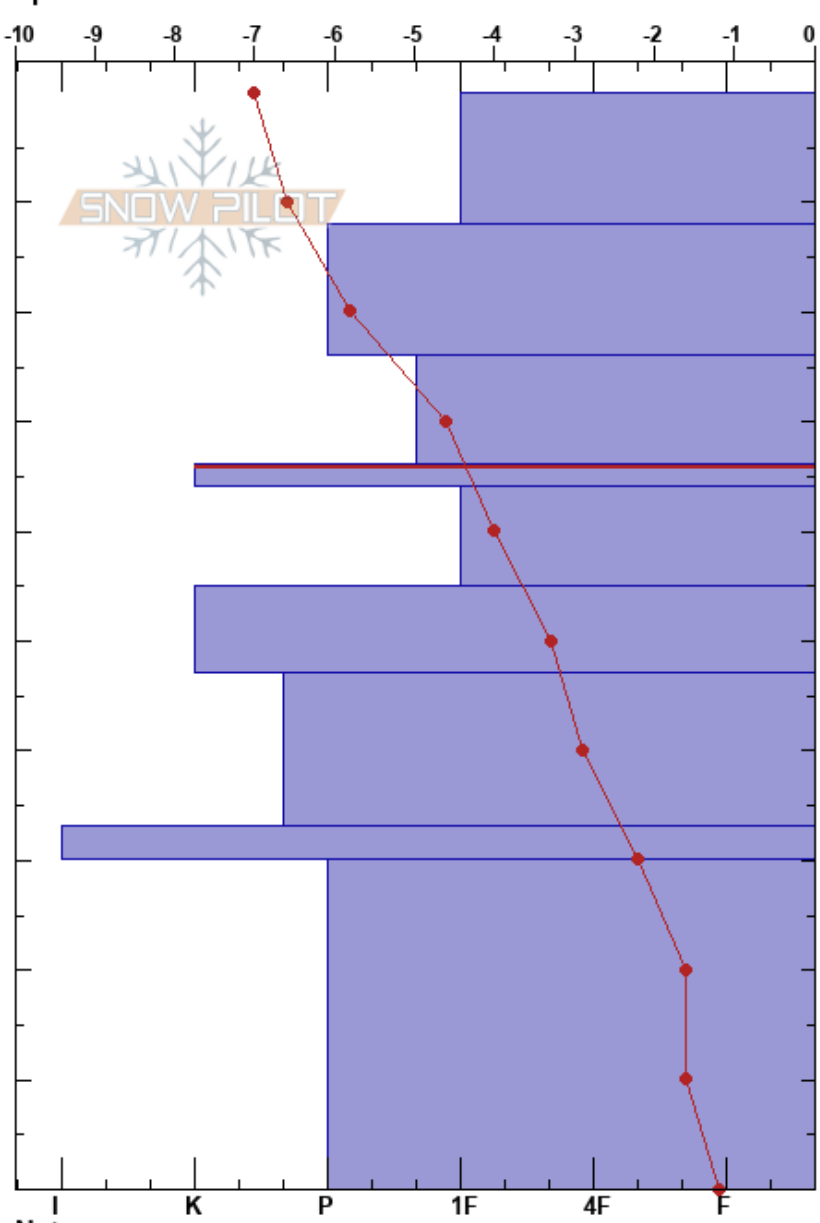

Grashóala brún  
 Tröllaskagi  
 Iceland  
 Elevation: 608 m  
 Aspect: NE  
 Specifics:

Gestur Hansson  
 17/02/2024 - 08:30  
 Co-ord: 66.13311N, -18.98330W  
 Slope Angle: 32°  
 Wind Loading:

Stability:  
 Air Temperature: -0.5°C PF:20 34-36cm:Problematic layer  
 Sky Cover: SCT  
 Precipitation: NO  
 Wind: S Calm

Form	Crystal		ρ kg/m³	Stability tests & Layer comments
	Size	Moisture		
∇				
/				
•				
•				
∇ (B)				ECTP14 @34cm PST38/90 (End) @34cm CT11, SP @34cm
⊙				
∇				
■				
∇				

Notes: