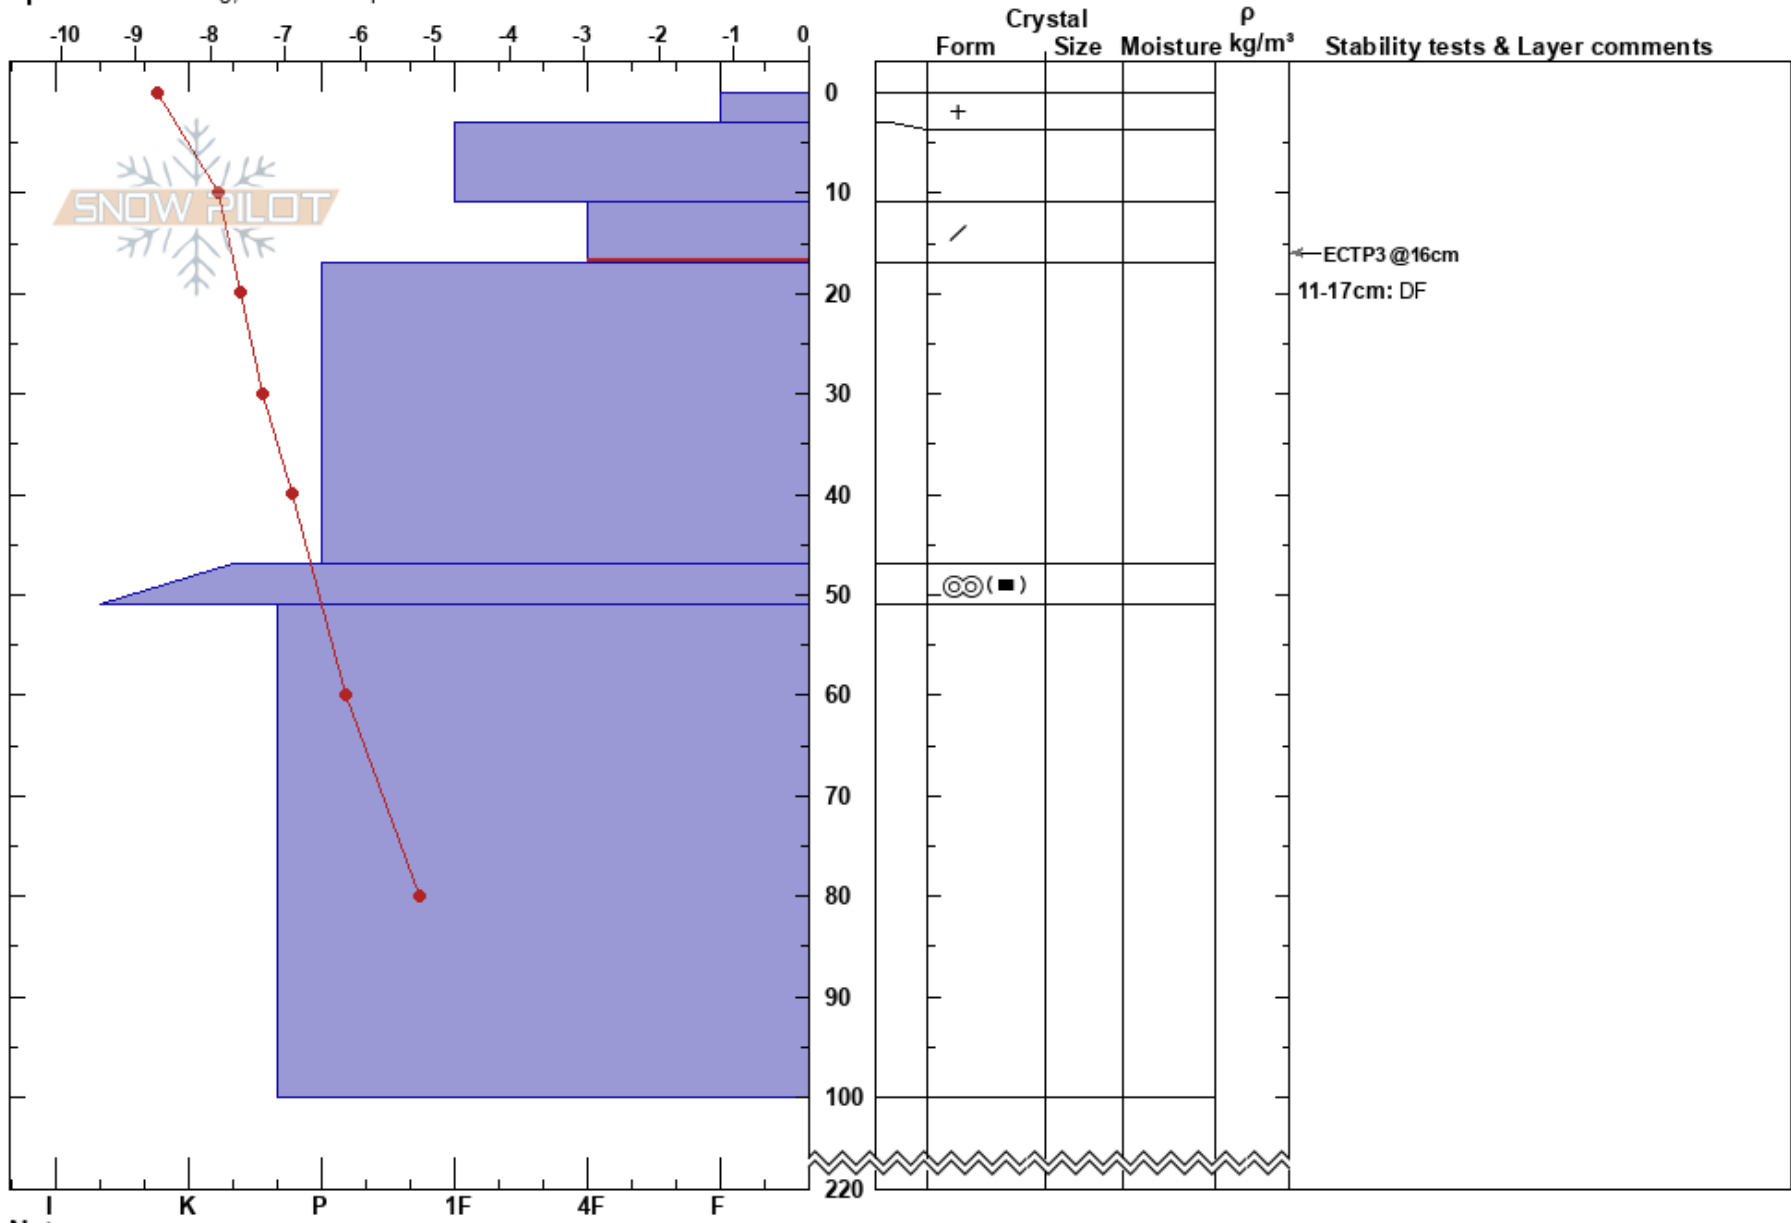

Skreaberget 775 SO  
 Västra Vindelfjällen  
 Sweden  
 Elevation: 775 m  
 Aspect: 130°  
 Specifics: Cracking; We skied slope

Sam Hedman  
 17/02/2024 - 10:50  
 Co-ord:  
 Slope Angle: 25°  
 Wind Loading: yes

Stability: Fair  
 Air Temperature: -10.7°C  
 Sky Cover: SCT  
 Precipitation: S-1  
 Wind: SE Strong

HS:220  
 Layer Notes:  
 11-17cm: DF  
 11-17cm: Problematic layer

Notes: Snöbyar kom och gick.