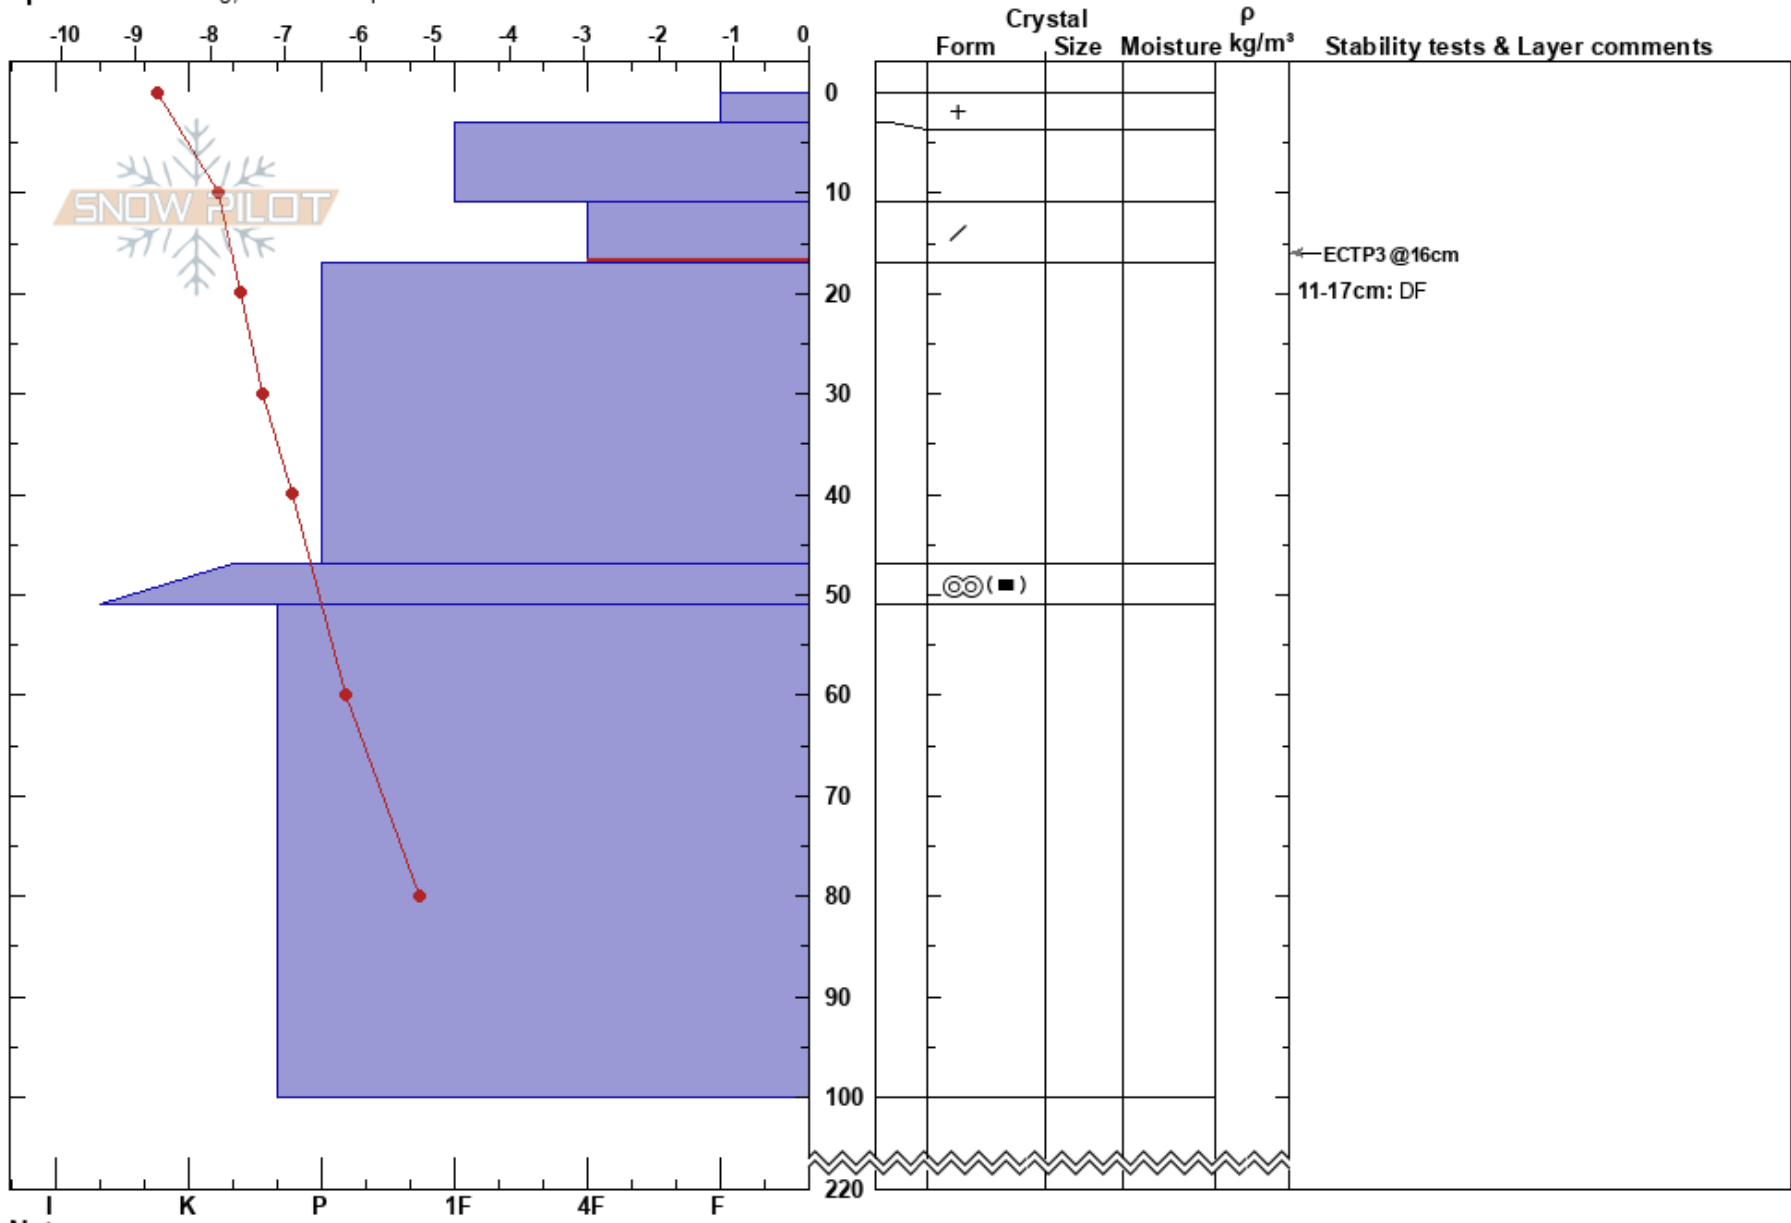

Skreaberget 775 SO
 Västra Vindelfjällen
 Sweden
Elevation: 775 m
Aspect: 130°
Specifics: Cracking; We skied slope

Sam Hedman
 17/02/2024 - 10:50
Co-ord:
Slope Angle: 25°
Wind Loading: yes

Stability: Fair
Air Temperature: -10.7°C
Sky Cover: SCT
Precipitation: S-1
Wind: SE Strong

HS:220
Layer Notes:
 11-17cm: DF
 11-17cm: Problematic layer

Notes: Snöbyar kom och gick.