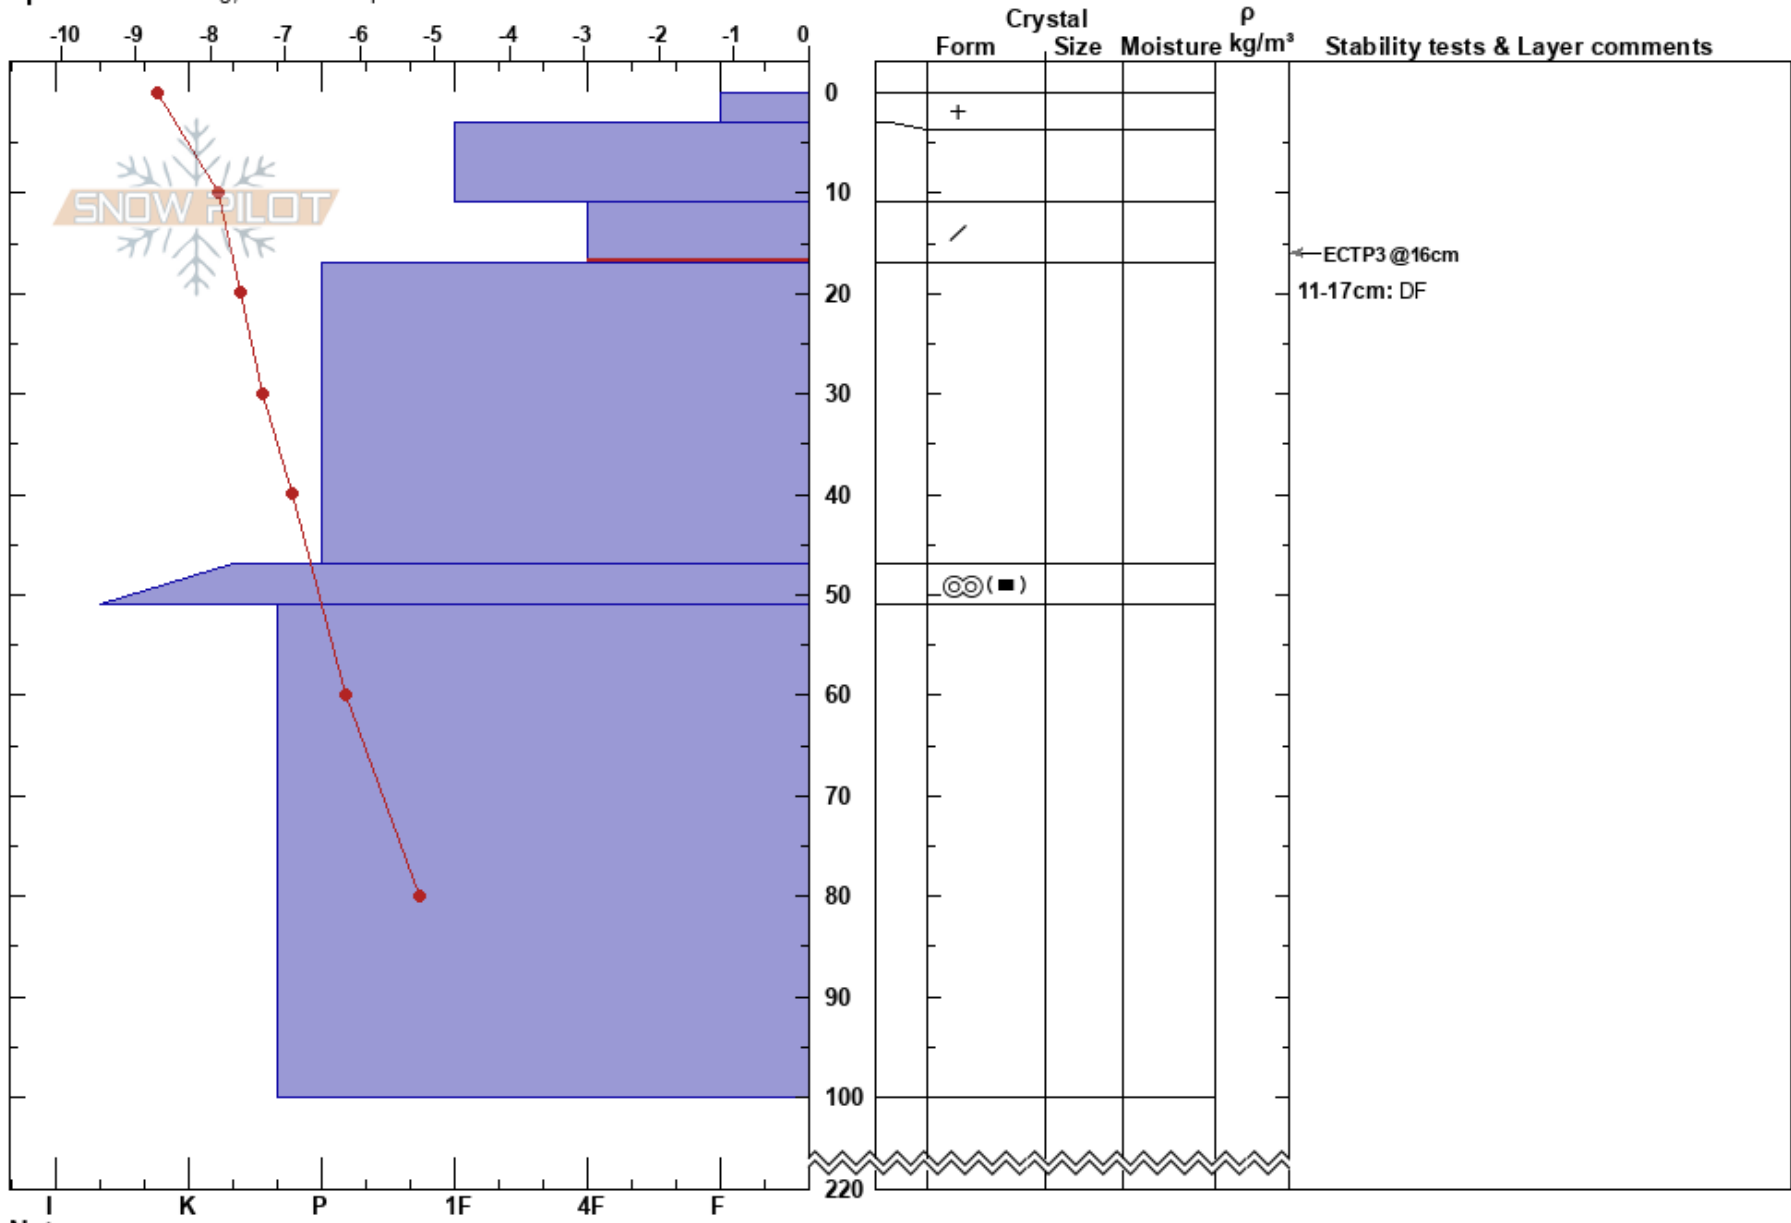

Skreaberget 775 SO
 Västra Vindelfjällen
 Sweden
 Elevation: 775 m
 Aspect: 130°
 Specifics: Cracking; We skied slope

Sam Hedman
 17/02/2024 - 10:50
 Co-ord:
 Slope Angle: 25°
 Wind Loading: yes

Stability: Fair
 Air Temperature: -10.7°C
 Sky Cover: SCT
 Precipitation: S-1
 Wind: SE Strong

HS:220
 Layer Notes:
 11-17cm: DF
 11-17cm: Problematic layer

Notes: Snöbyar kom och gick.