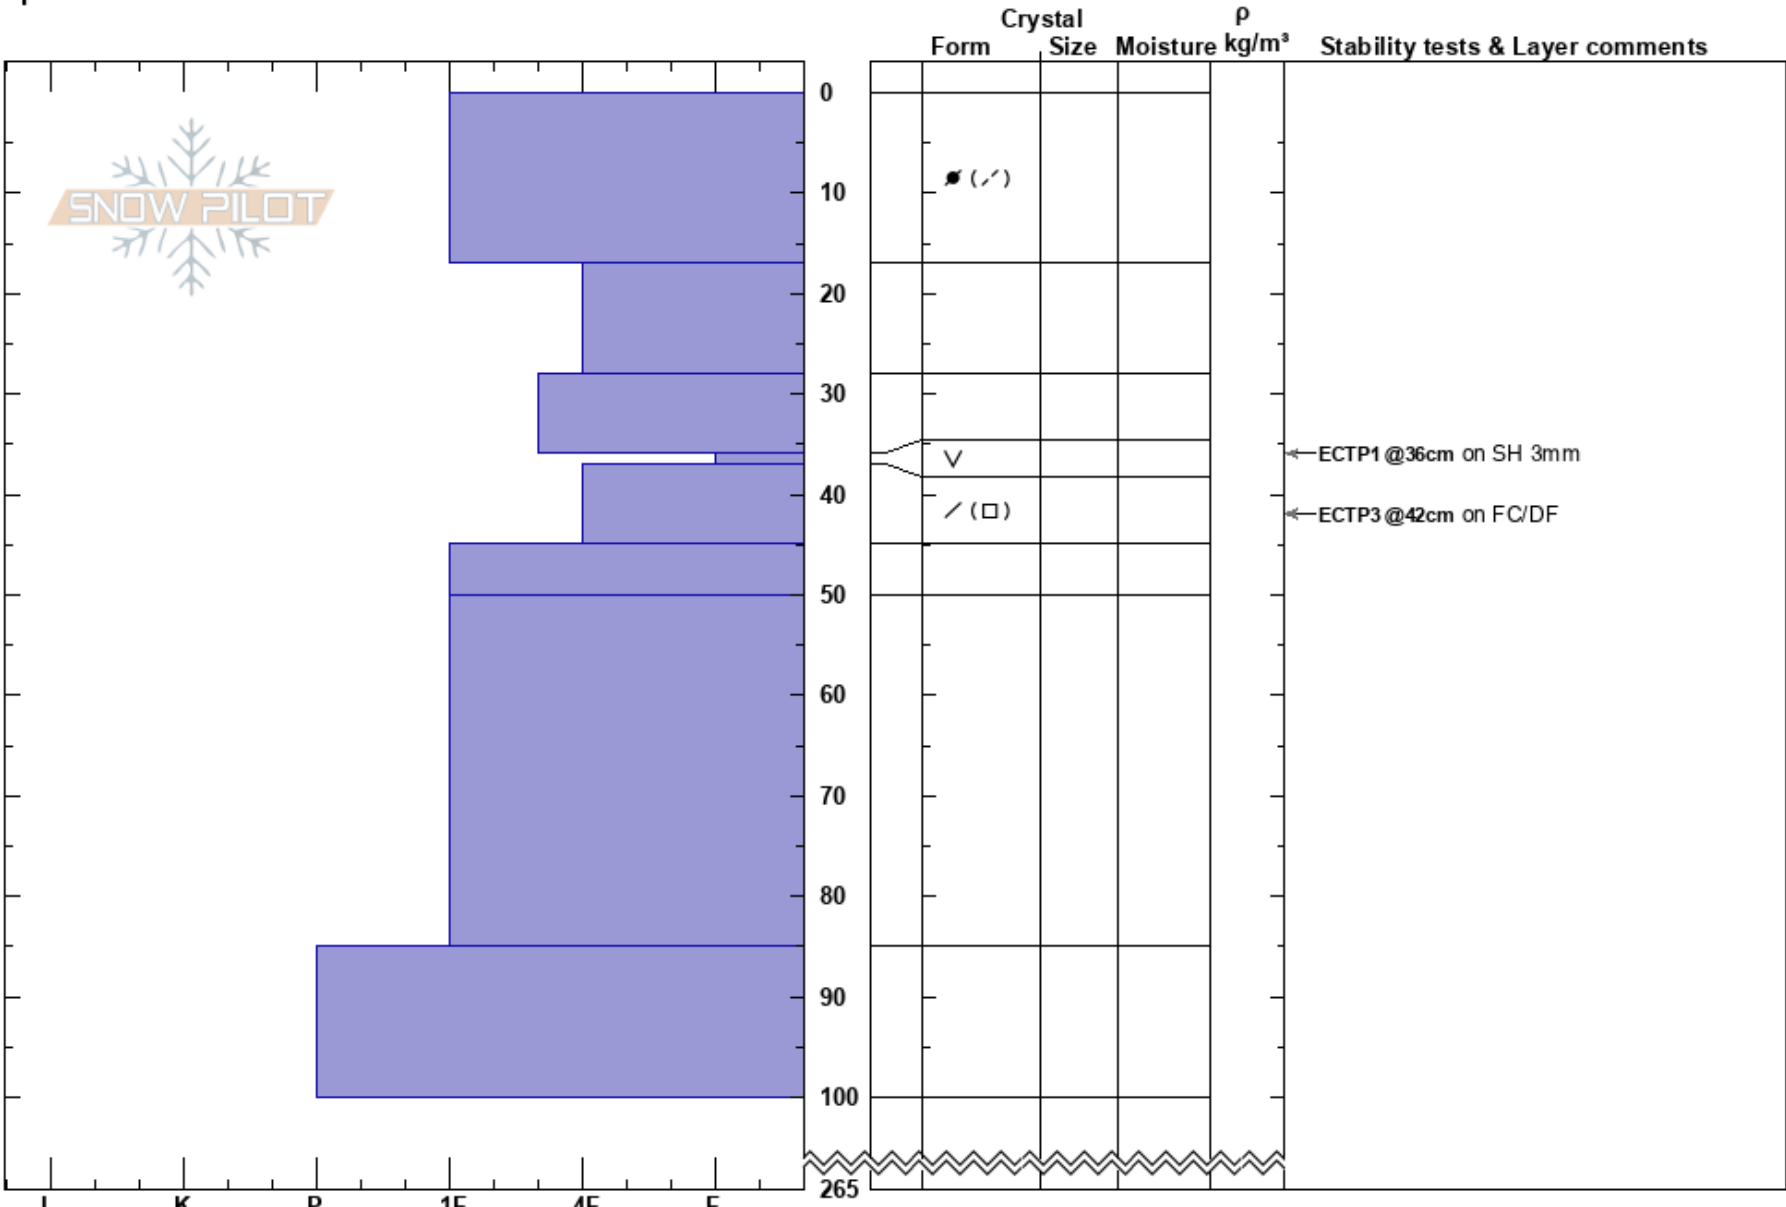

LilBorkan
 Borkafjället
 Sweden
Elevation: 800 m
Aspect: E
Specifics:

Tyler Curtis
 17/02/2024 - 10:15
Co-ord: 65.21386N, 15.48160E
Slope Angle: 32°
Wind Loading: yes

Stability: HS:265
Air Temperature: -7.1°C **PF:** 15
Sky Cover: FEW
Precipitation: NO
Wind: NW Moderate

Layer Notes:

Notes: Convex lee formation after propagation with snowmobile.