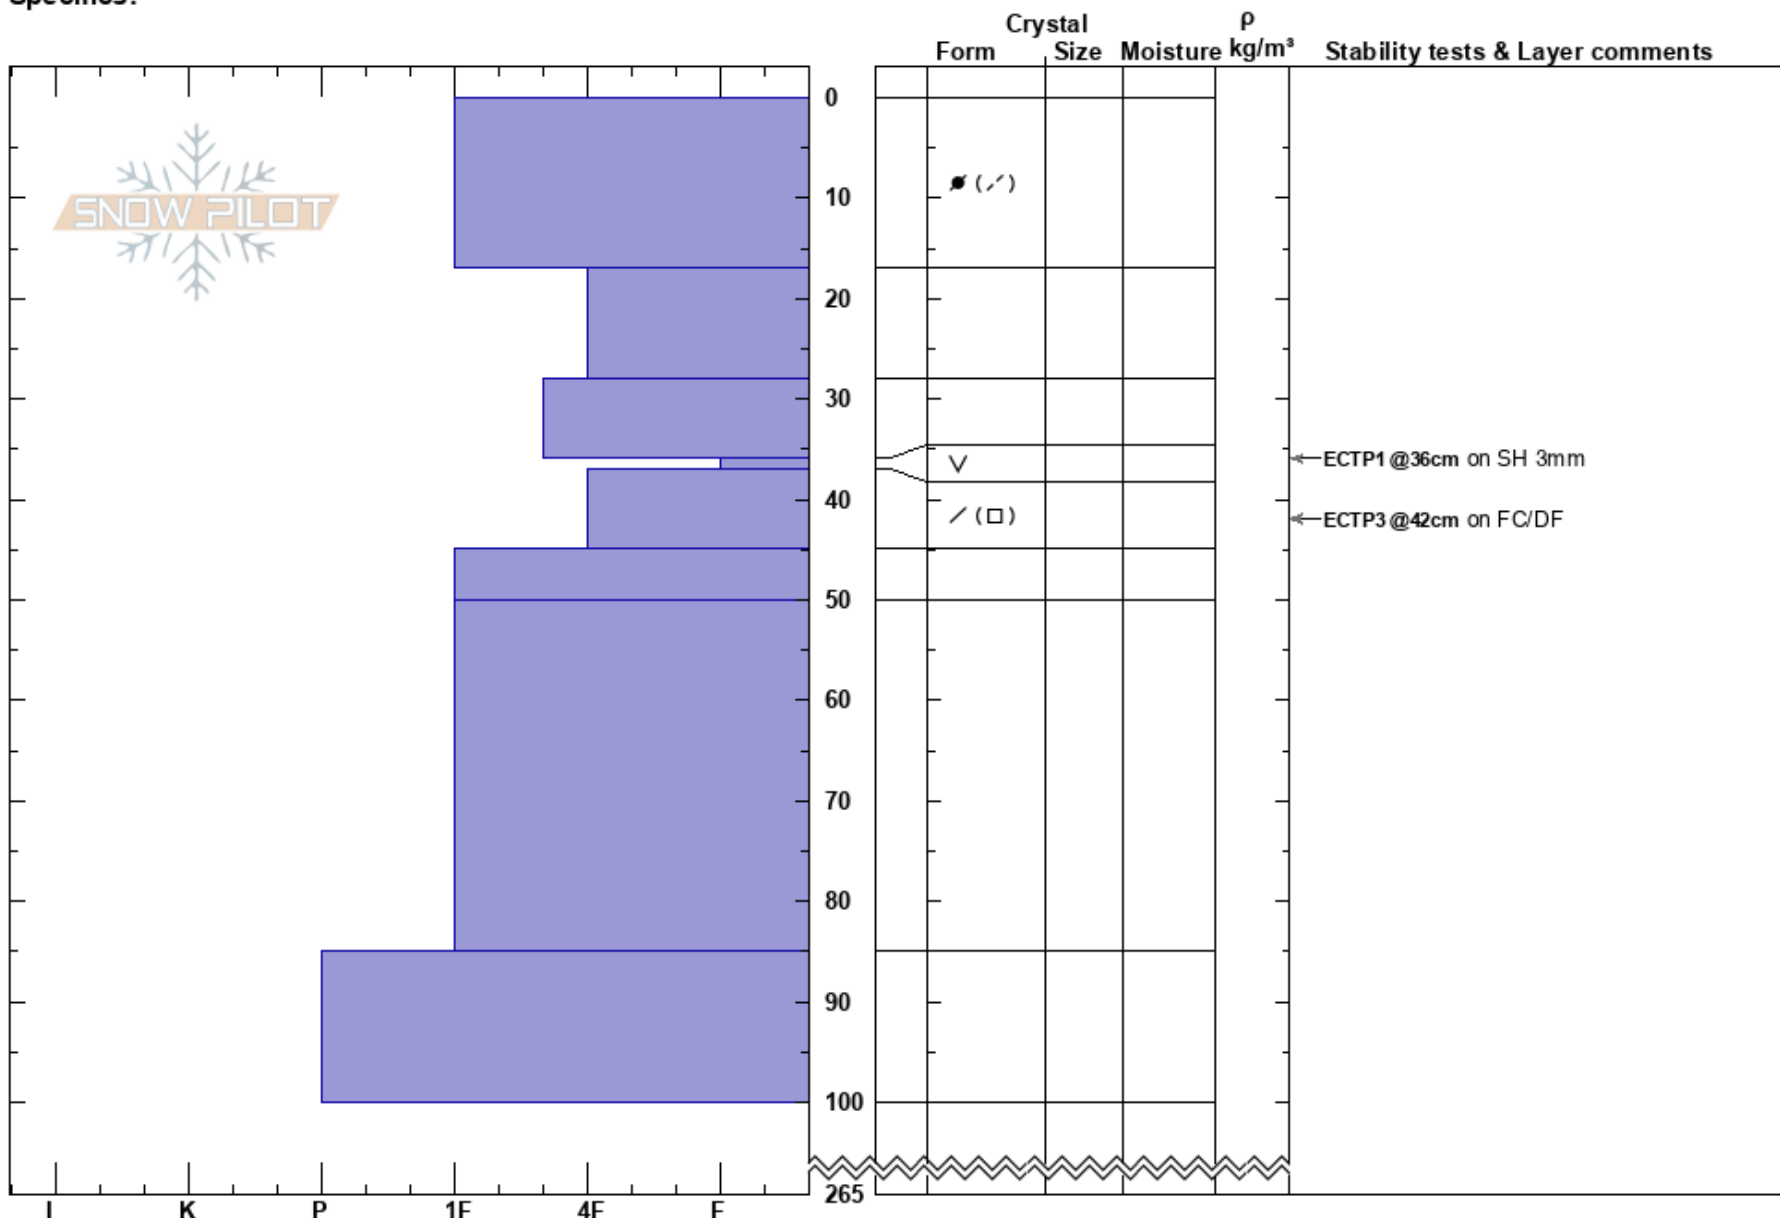

LilBorkan
 Borkafjället
 Sweden
Elevation: 800 m
Aspect: E
Specifics:

Tyler Curtis
 17/02/2024 - 10:15
Co-ord: 65.21386N, 15.48160E
Slope Angle: 32°
Wind Loading: yes

Stability: HS:265
Air Temperature: -7.1°C **PF:** 15
Sky Cover: FEW
Precipitation: NO
Wind: NW Moderate

Layer Notes:

Notes: Convex lee formation after propagation with snowmobile.