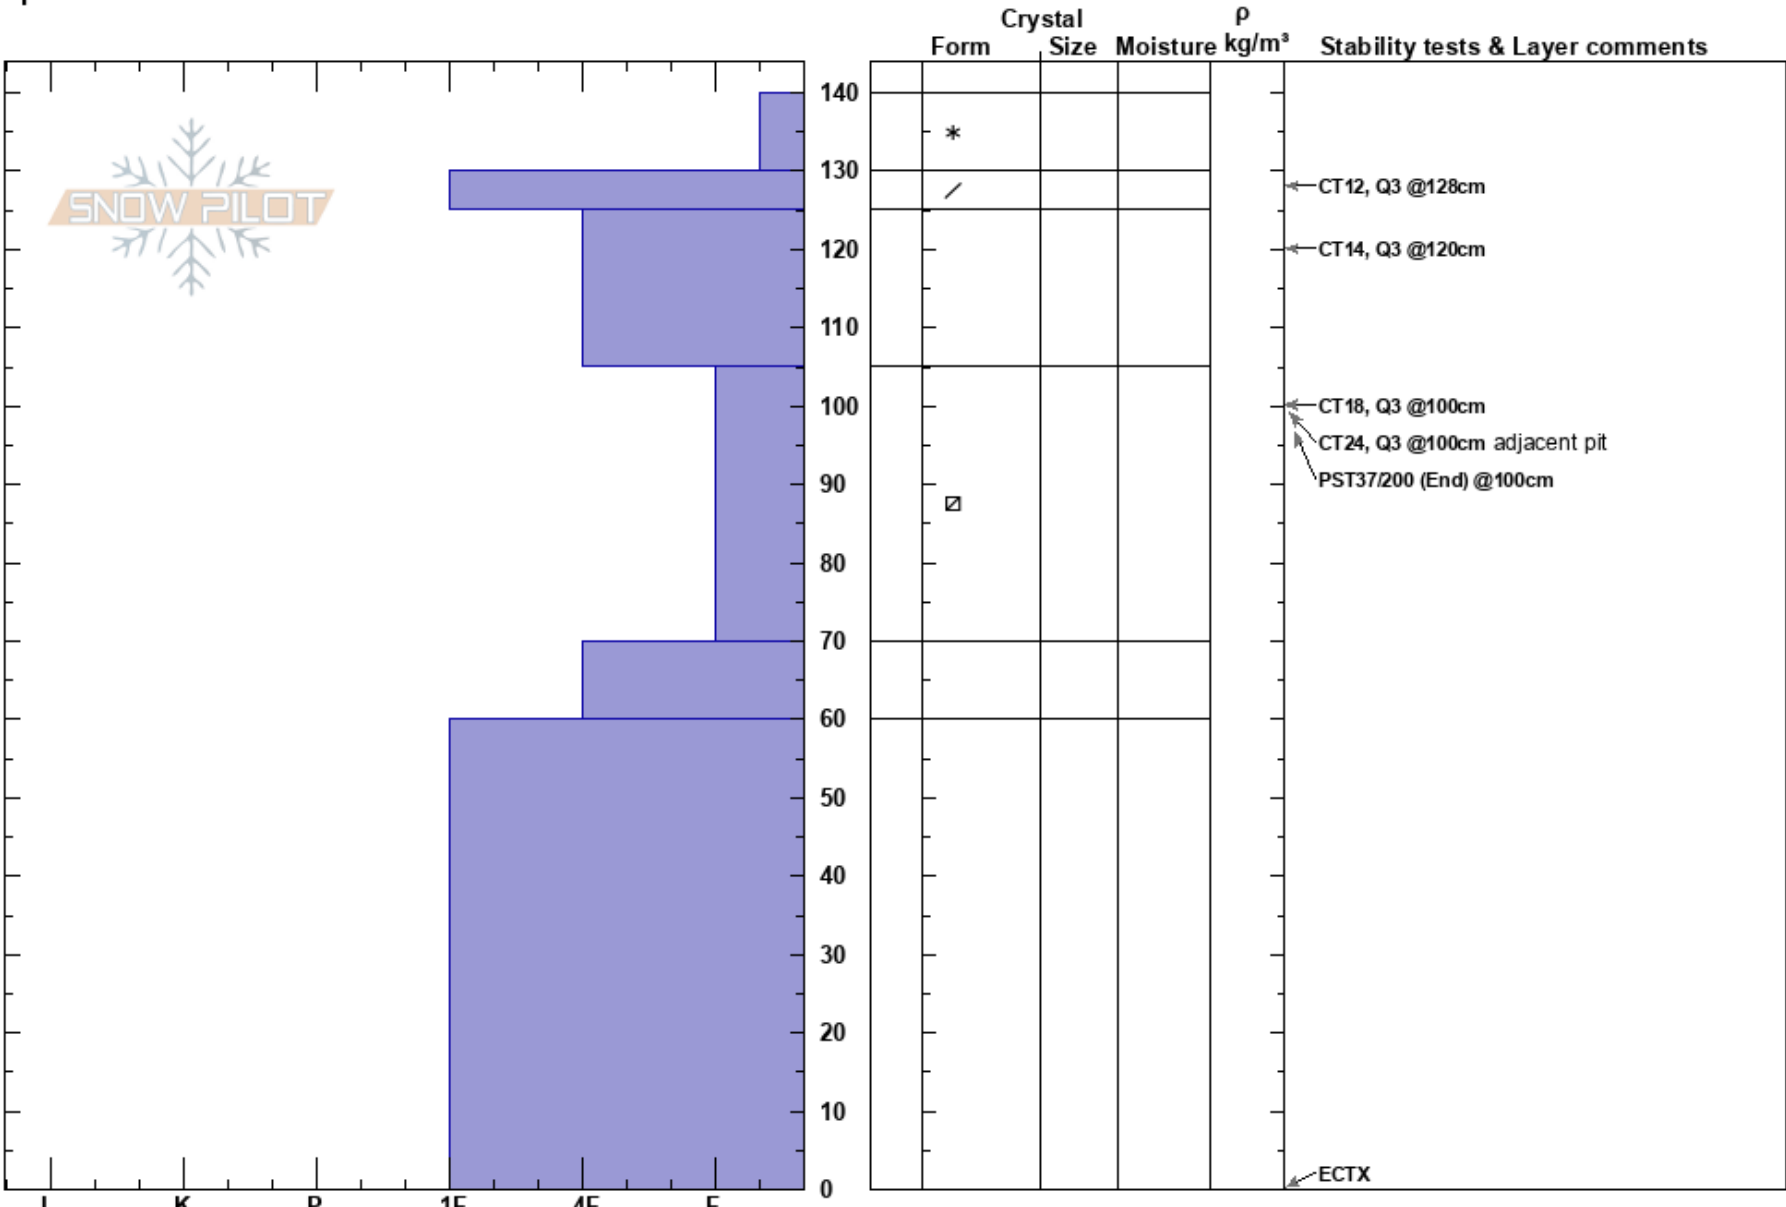

Fresno Ridge - Summit  
 Kenai Mountains  
 AK  
 Elevation: 728 m  
 Aspect: SE  
 Specifics:

Trevor Clayton  
 02/11/2024 - 1:45pm  
 Co-ord: 60.68362N, -149.49934W  
 Slope Angle: 20°  
 Wind Loading: previous

Stability: Fair  
 Air Temperature: -2°C  
 Sky Cover: BKN  
 Precipitation: NO  
 Wind: NE Light Breeze

HS:140  
 PF:60  
 PS:30  
 105-70cm:Problematic layer

Notes: Poor structure, however we did not see obvious red flags or cracking / collapsing on many small slopes we tested.