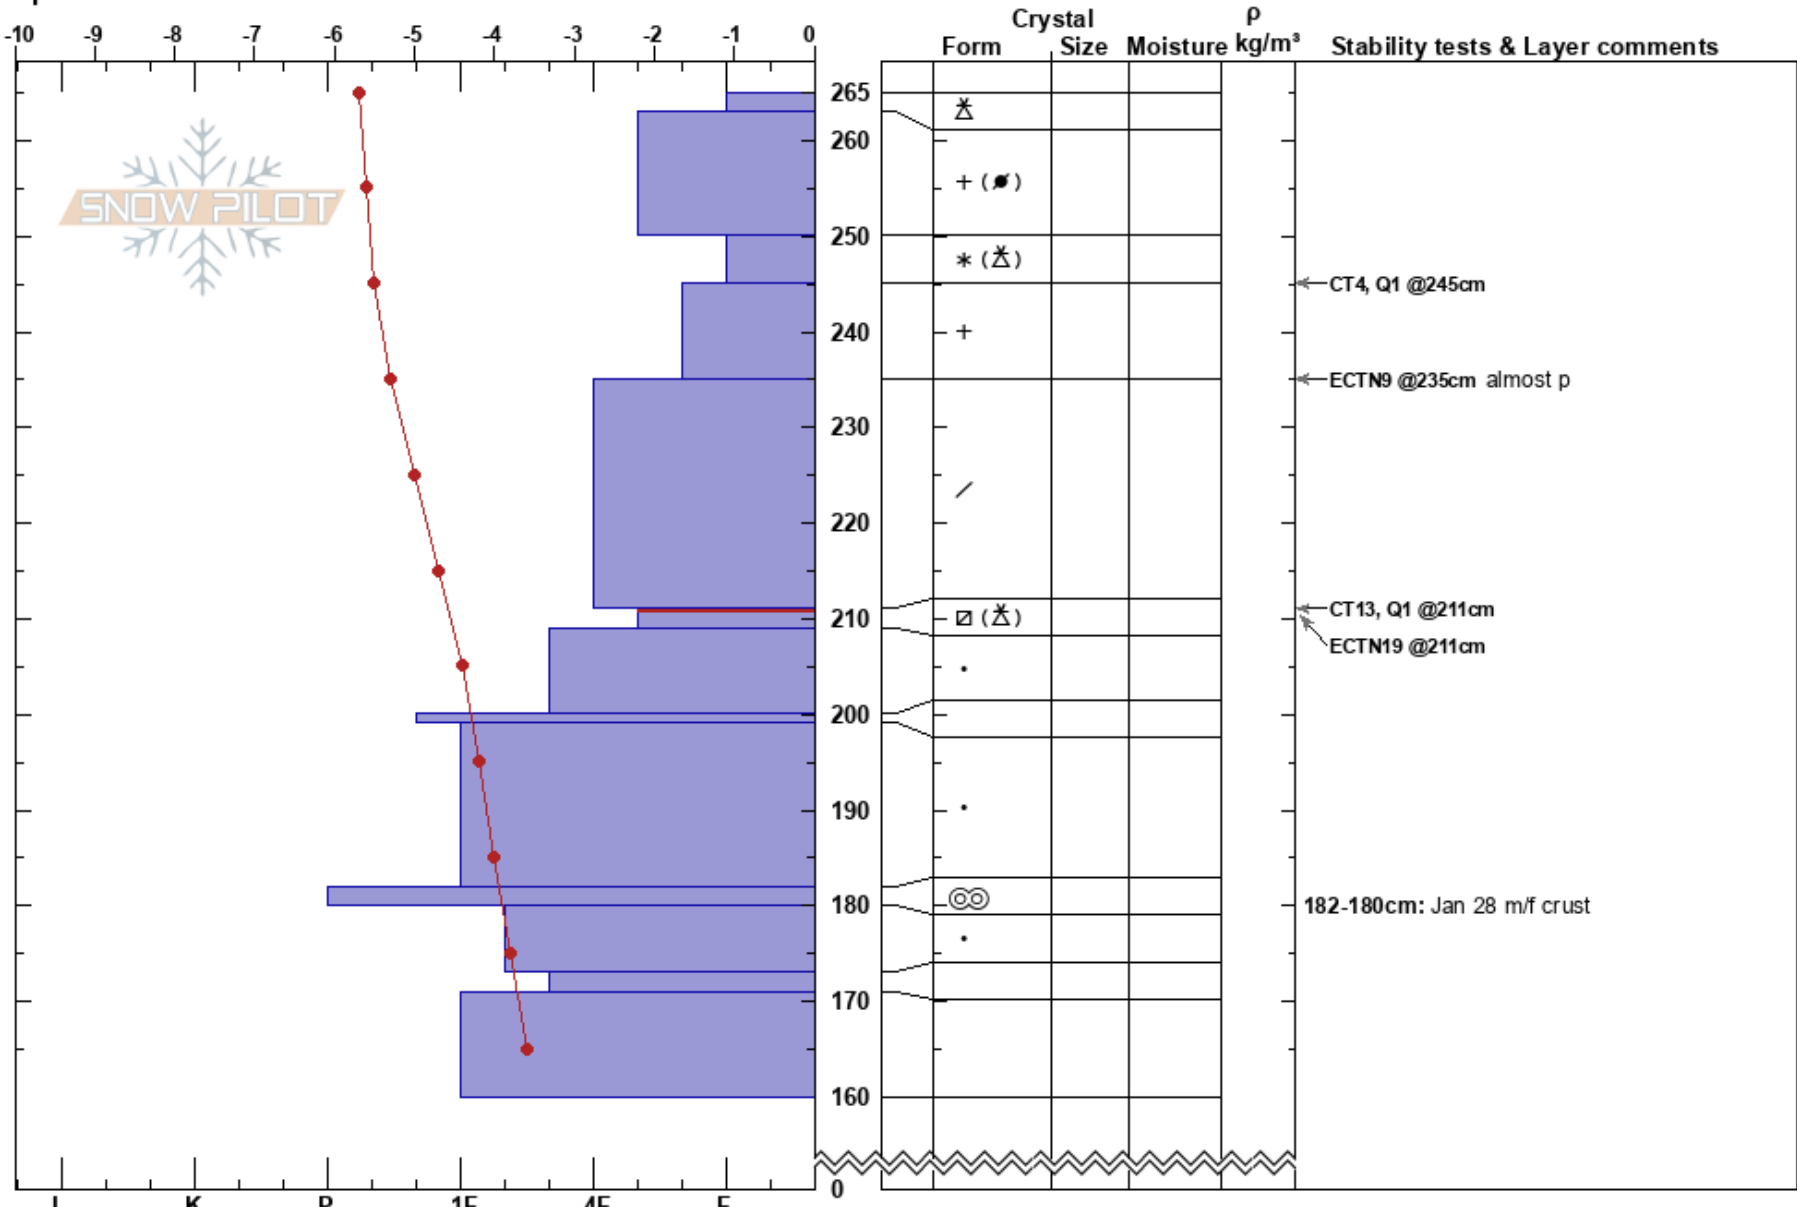

Begginer Bowl, lower
 Bear River Range
 UT
 Elevation: 8464 ft
 Aspect: E
 Specifics:

toby weed
 02/16/2024 - 12:00pm
 Co-ord: 41.88790N, -111.64086W
 Slope Angle: 23°
 Wind Loading: yes

Stability: **HS:265**
 Air Temperature: -5.8°C
 Sky Cover: OVC
 Precipitation: S5
 Wind: W Strong

Layer Notes:
 211-209cm: Problematic layer
 182-180cm: Jan 28 m/f crust

Notes: New snow inverted