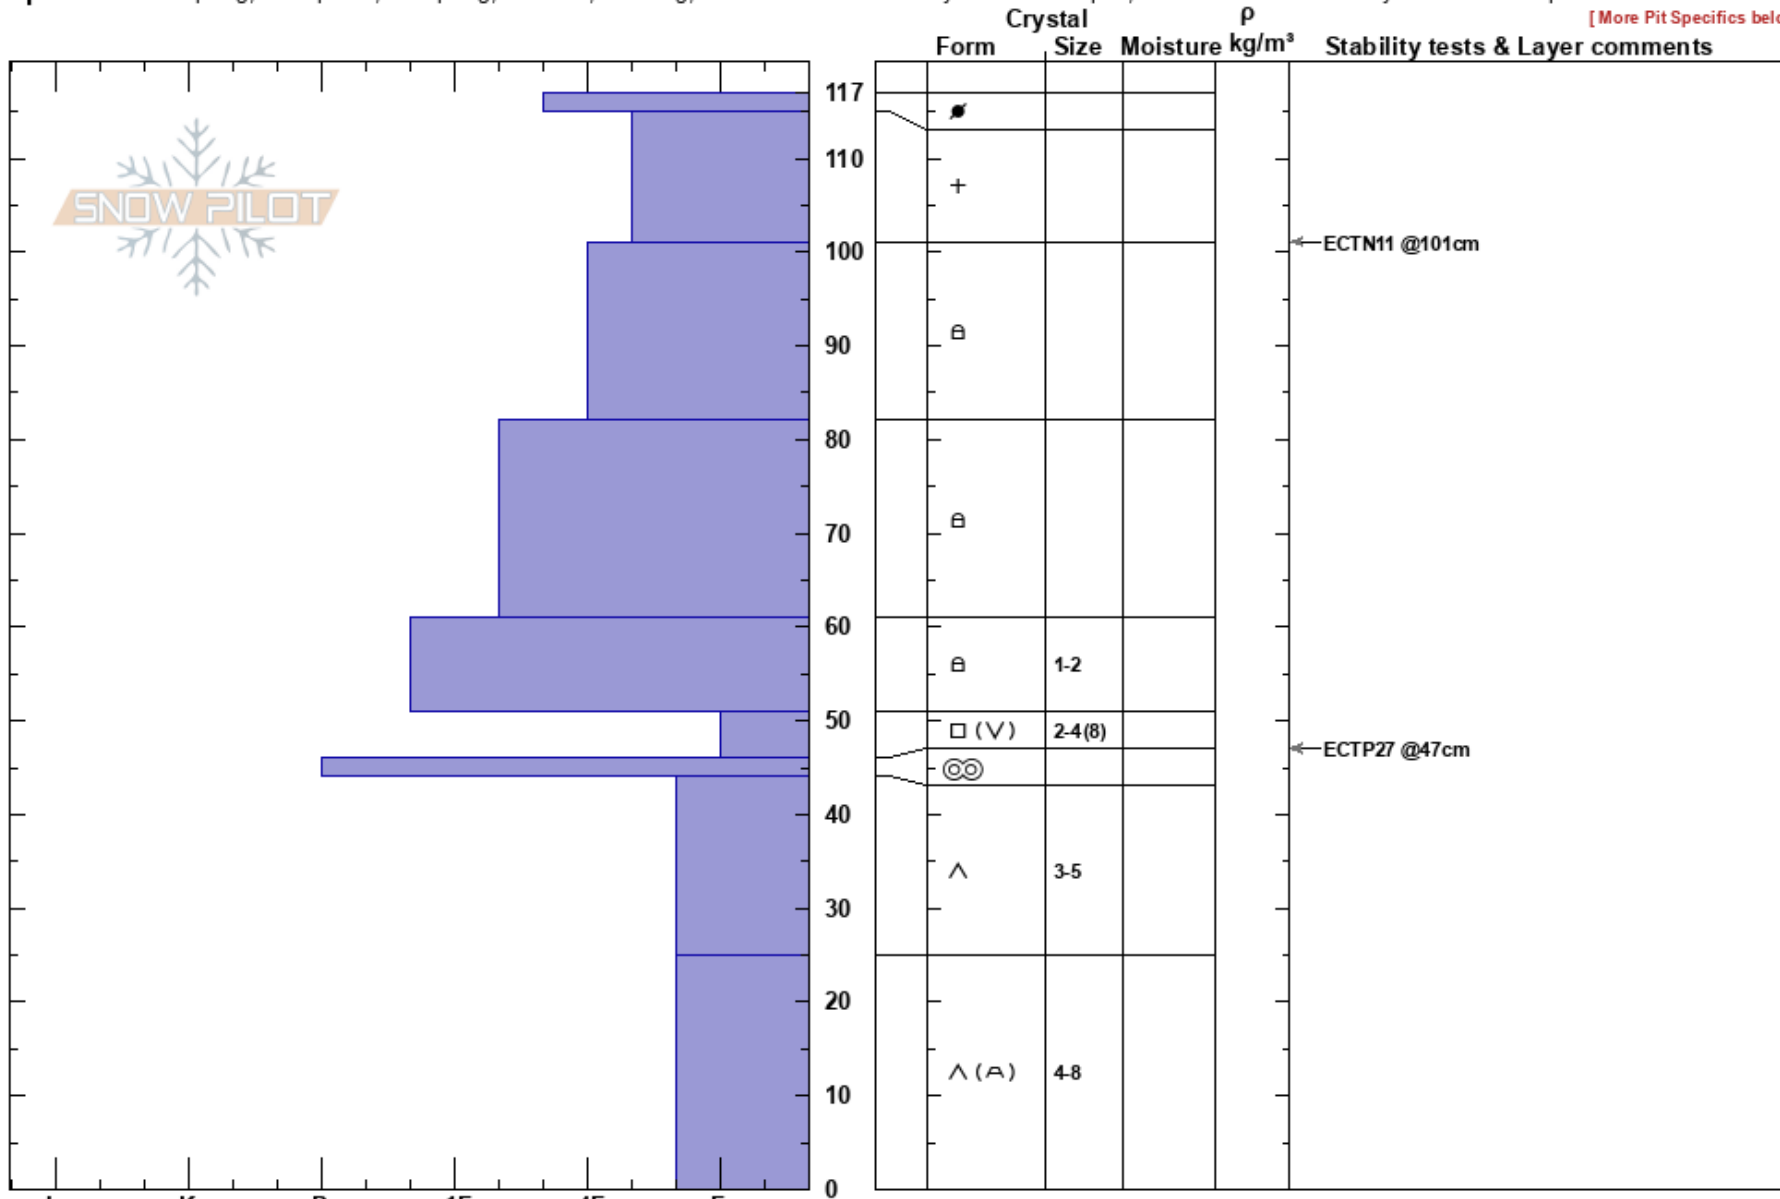

Targhee Creek
 Lionhead Range
 MT
 Elevation: 9435 ft
 Aspect: 310°

Alex Marienthal
 02/16/2024 - 1:35pm
 Co-ord: 44.74155N, -111.38145W
 Slope Angle: 15°
 Wind Loading: no

Stability: Poor
 Air Temperature: HS:117
 PF:35 51-46cm:Problematic layer
 Sky Cover: FEW
 Precipitation: NO
 Wind: N Light Breeze

Specifics: Collapsing, widespread; Collapsing, localized; Cracking; Recent avalanche activity on similar slopes; Recent avalanche activity on different slopes

[More Pit Specifics below]

Notes: After this pit we saw a fresh avalanche that was possibly remotely triggered by another group, 2-3 feet deep, and we saw a lot of old avalanches from various times over the last 1-2 weeks. Additional Pit Specifics: We snowmobiled slope