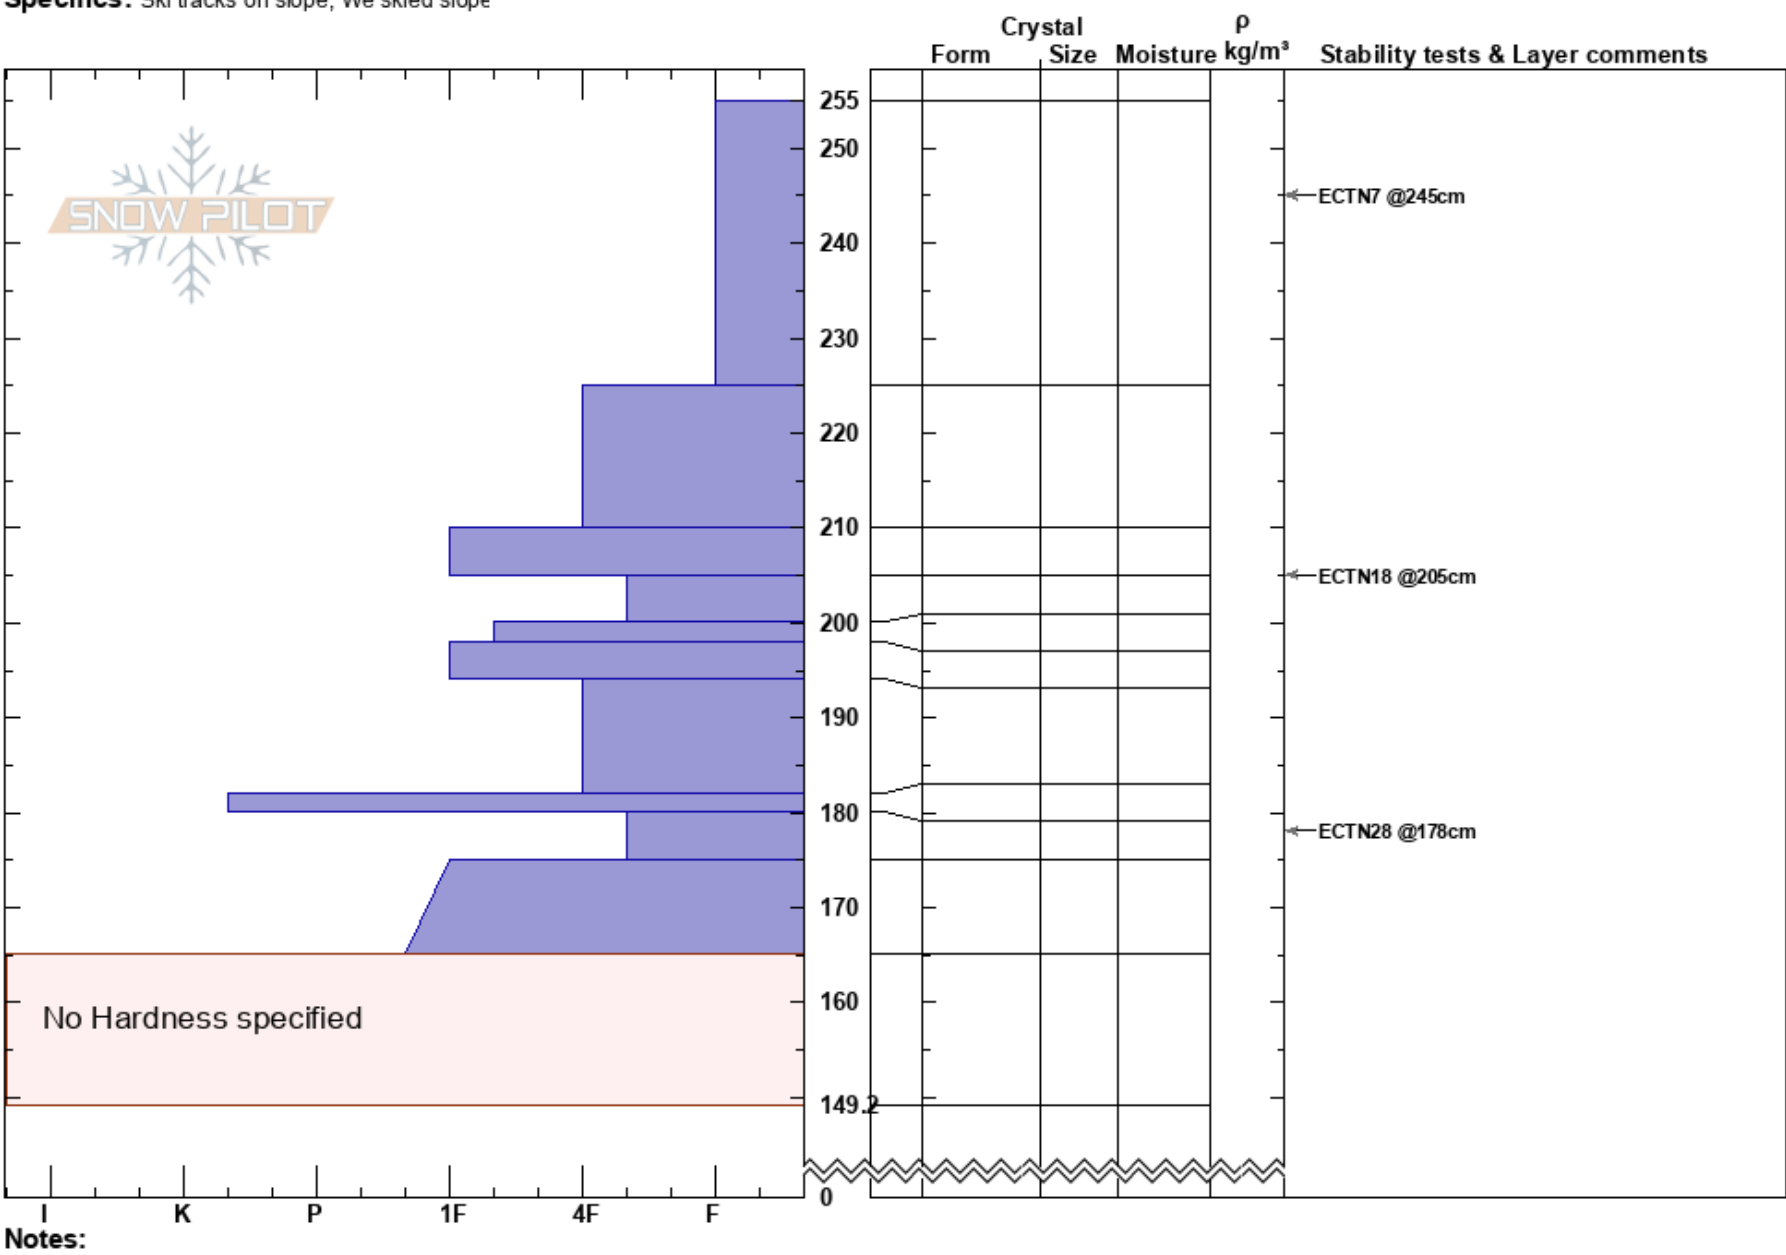

Crater Lake NP, Wildfl
Crater Lake
OR
Elevation: 7150 ft
Aspect: W
Specifics: Ski tracks on slope; We skied slope

David Scott
02/15/2024 - 10:00am
Co-ord: 10T 571406W 4749101N
Slope Angle: 30°
Wind Loading:

Stability:
Air Temperature:
Sky Cover:
Precipitation:
Wind:
HS:255
205-200cm:Problematic layer

Notes: