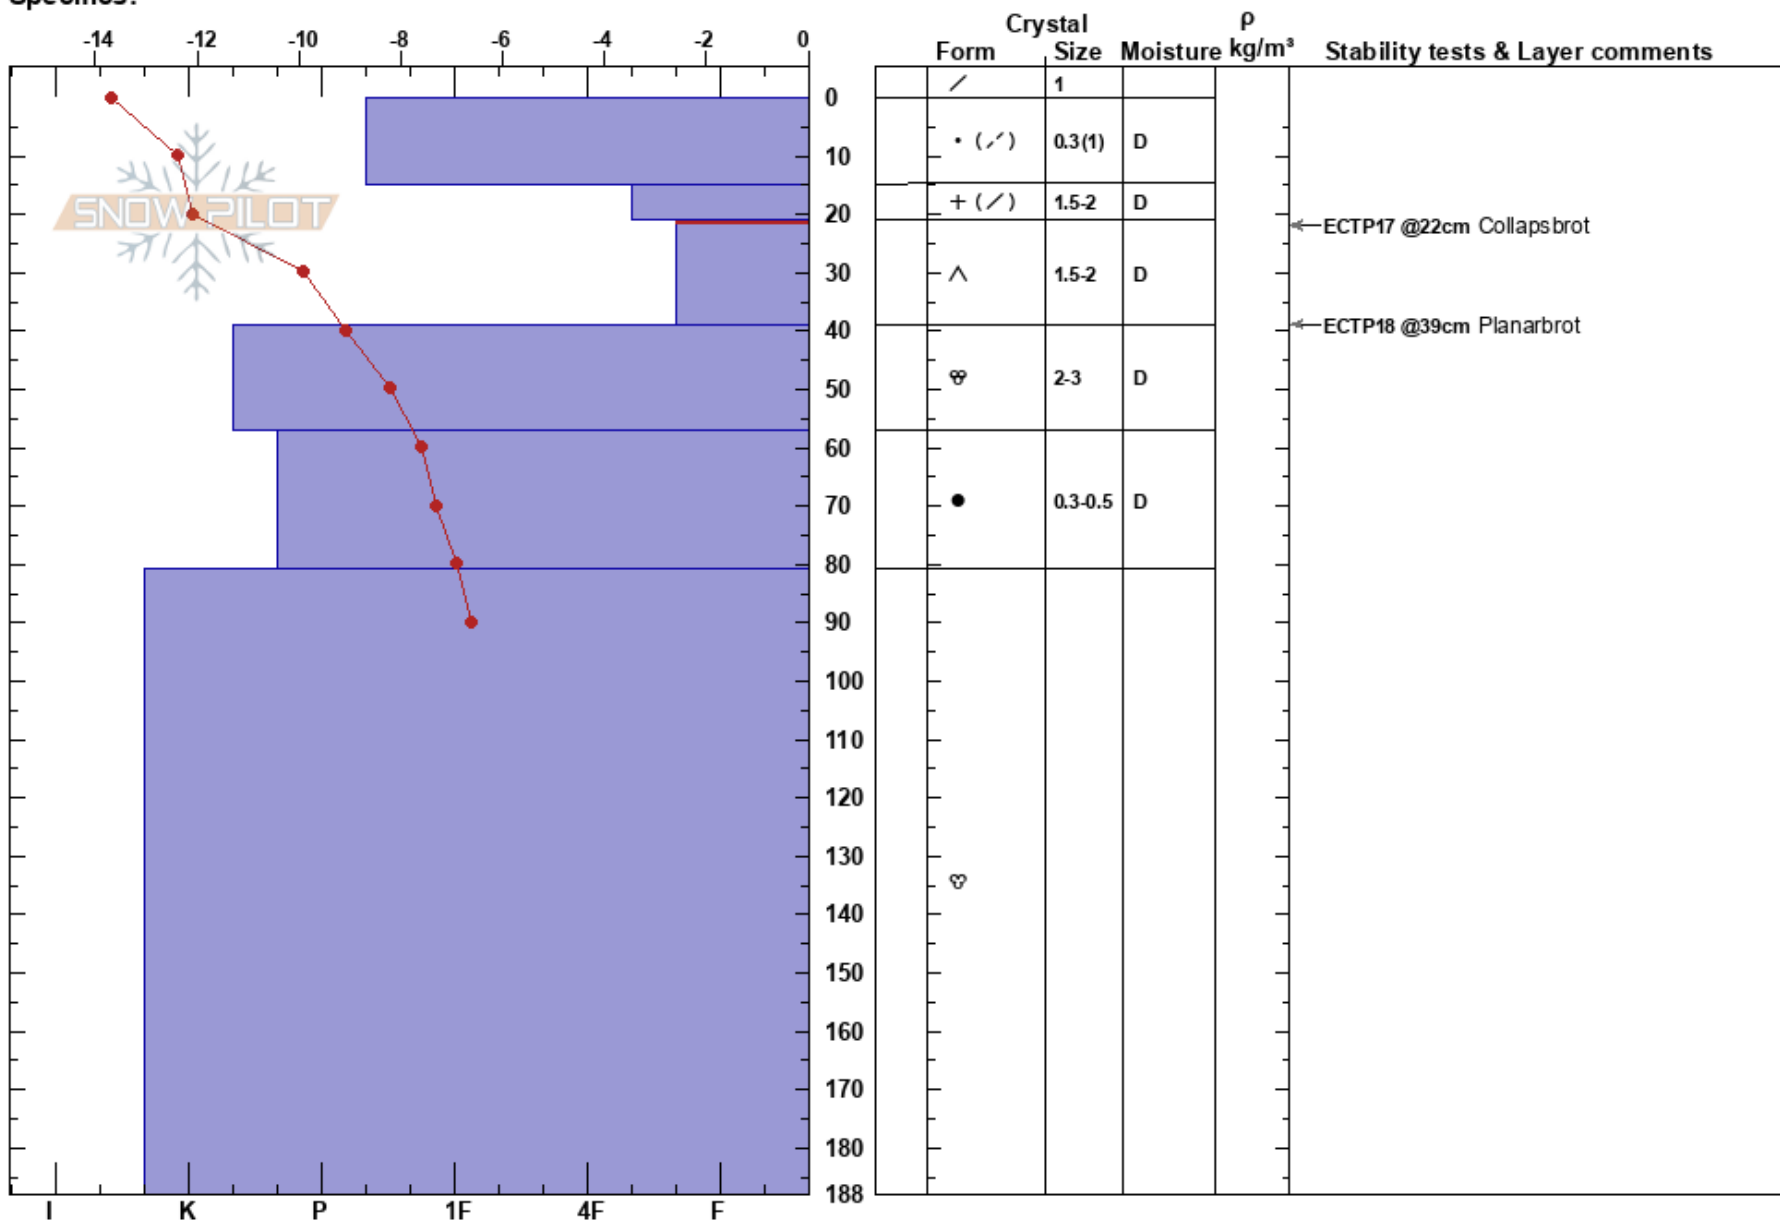

Hljf-Suðurd-Kverk_1160
 Tröllaskagi
 Iceland
Elevation: 1165 m
Aspect: 42°
Specifics:

Anton Berg Carrasco
 16/02/2024 - 14:00
Co-ord: 65.65478N, -18.26120W
Slope Angle: 30°
Wind Loading: previous

Stability:
Air Temperature: -7.3°C **HS:** 188 **Layer Notes:**
PF: 11 21-39cm: Problematic layer
Sky Cover: CLR
Precipitation: NO
Wind: SW Light Breeze

Notes: Athugun á stöðugleika þunns vindfleka í kúptri brún.
 Athugun á tilvist viðvarandi veiks lags.