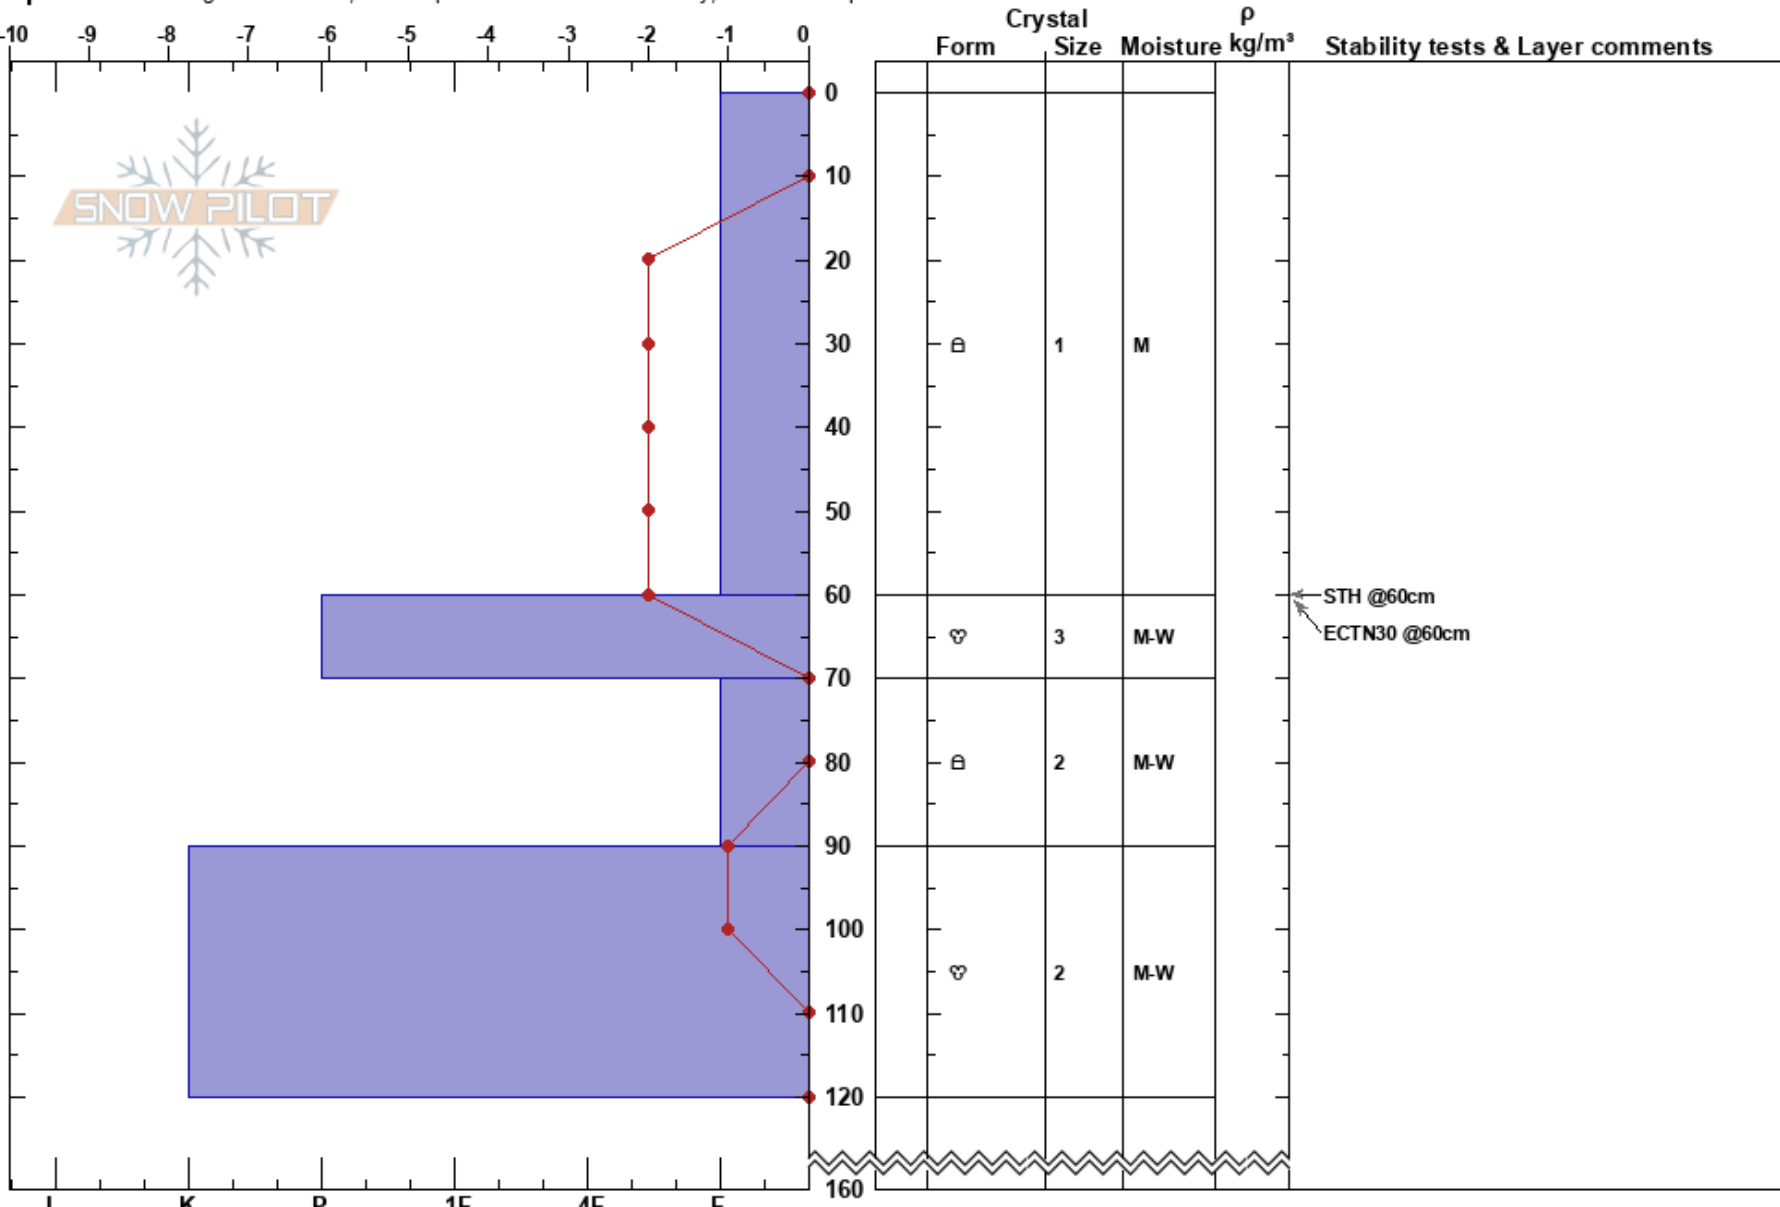

Ottermans/Roller Pass  
 Donner Pass Area  
 CA  
 Elevation: 7804 ft  
 Aspect: 310°  
 Specifics: Pit dug in a Ski Area; Pit is representative of backcountry; We skied slope

David Galson  
 01/30/2018 - 1:40pm  
 Co-ord: 39.29458N, -120.32114W  
 Slope Angle: 15°  
 Wind Loading: no

Stability: Very Good  
 Air Temperature: 52°C  
 Sky Cover: FEW  
 Precipitation: NO  
 Wind: NW Light Breeze  
 HS:160  
 PF:30  
 60-70cm: Problematic layer

Notes: Sparsely Gladed area, no ski tracks