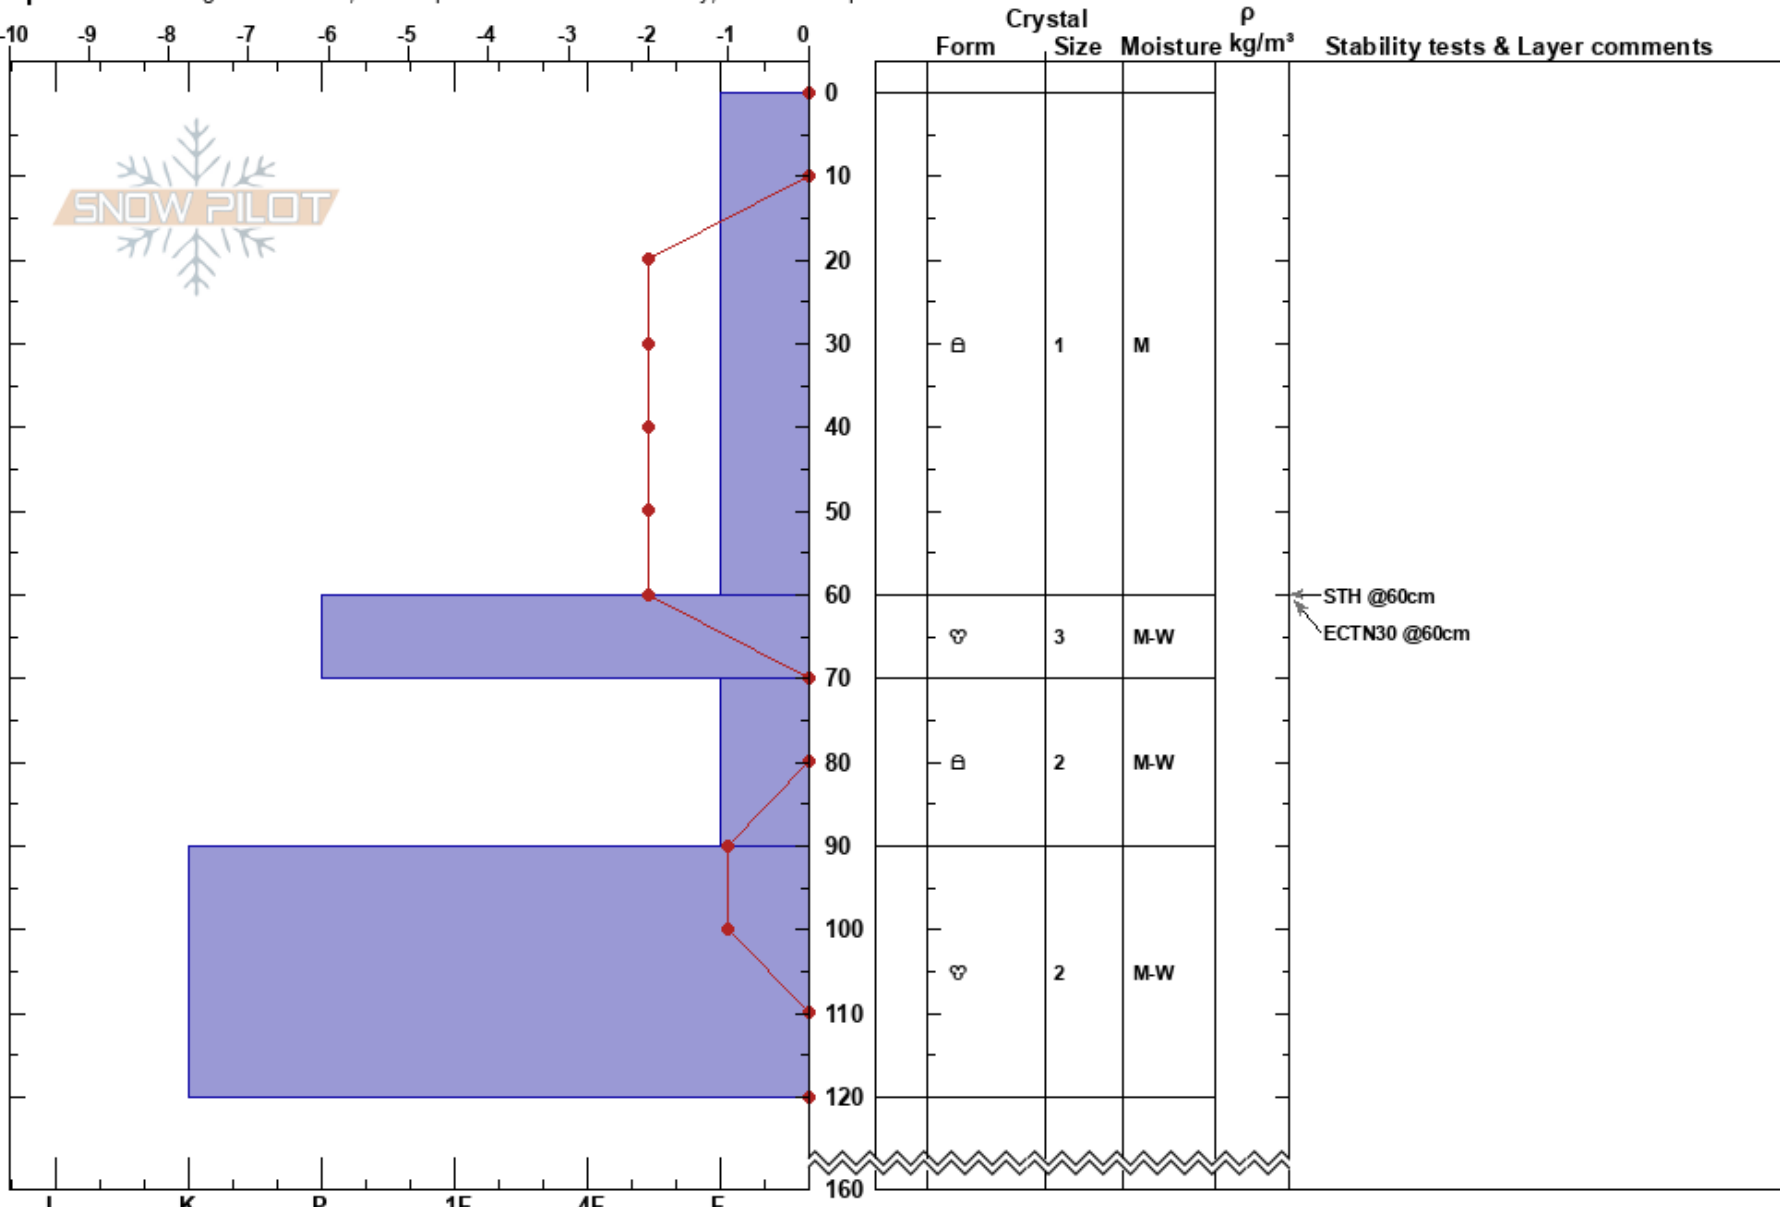

Ottermans/Roller Pass
 Donner Pass Area
 CA
 Elevation: 7804 ft
 Aspect: 310°
 Specifics: Pit dug in a Ski Area; Pit is representative of backcountry; We skied slope

David Galson
 01/30/2018 - 1:40pm
 Co-ord: 39.29458N, -120.32114W
 Slope Angle: 15°
 Wind Loading: no

Stability: Very Good
 Air Temperature: 52°C
 Sky Cover: FEW
 Precipitation: NO
 Wind: NW Light Breeze
 HS:160
 PF:30
 60-70cm: Problematic layer

Notes: Sparsely Gladed area, no ski tracks