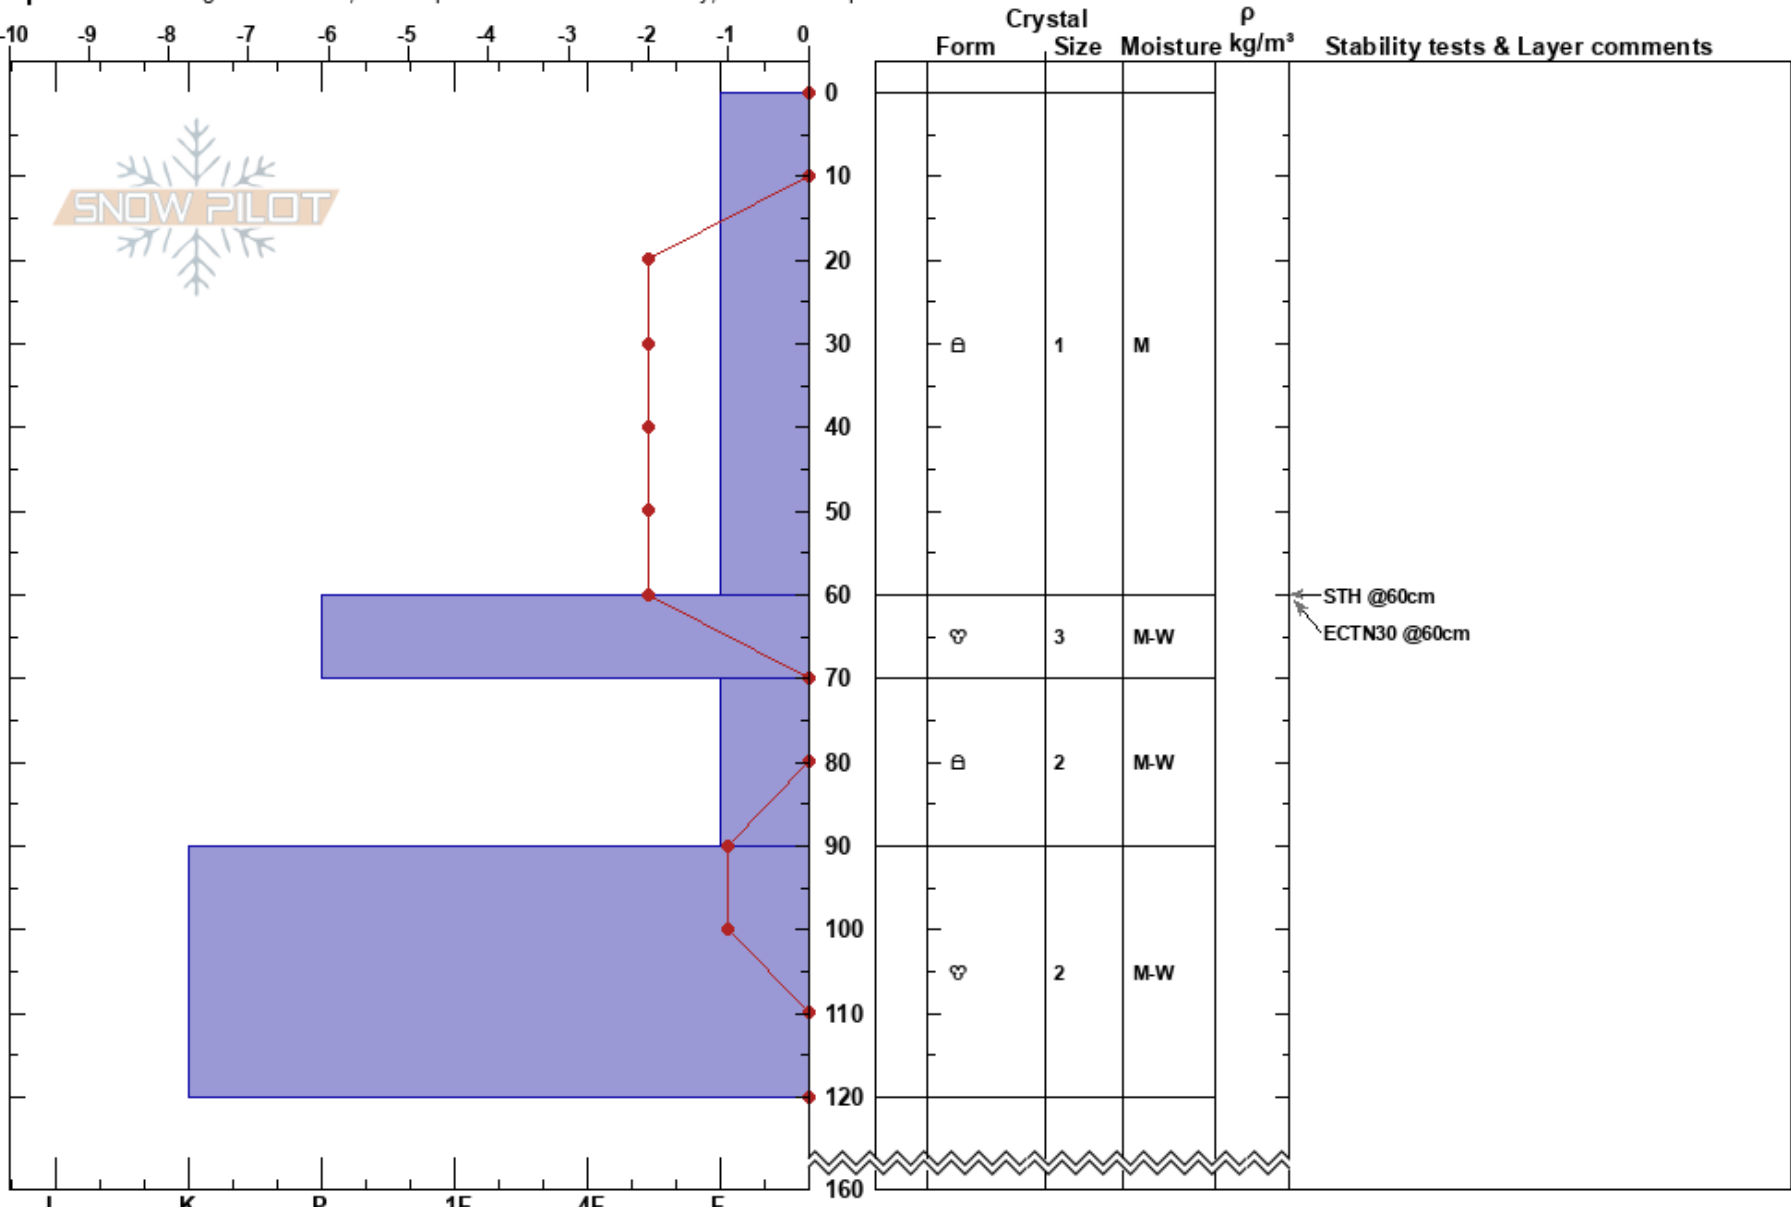

Ottermans/Roller Pass
 Donner Pass Area
 CA
 Elevation: 7804 ft
 Aspect: 310°
 Specifics: Pit dug in a Ski Area; Pit is representative of backcountry; We skied slope

David Galson
 01/30/2018 - 1:40pm
 Co-ord: 39.29458N, -120.32114W
 Slope Angle: 15°
 Wind Loading: no

Stability: Very Good
 Air Temperature: 52°C
 Sky Cover: FEW
 Precipitation: NO
 Wind: NW Light Breeze
 HS:160
 PF:30
 60-70cm: Problematic layer

Notes: Sparsely Gladed area, no ski tracks