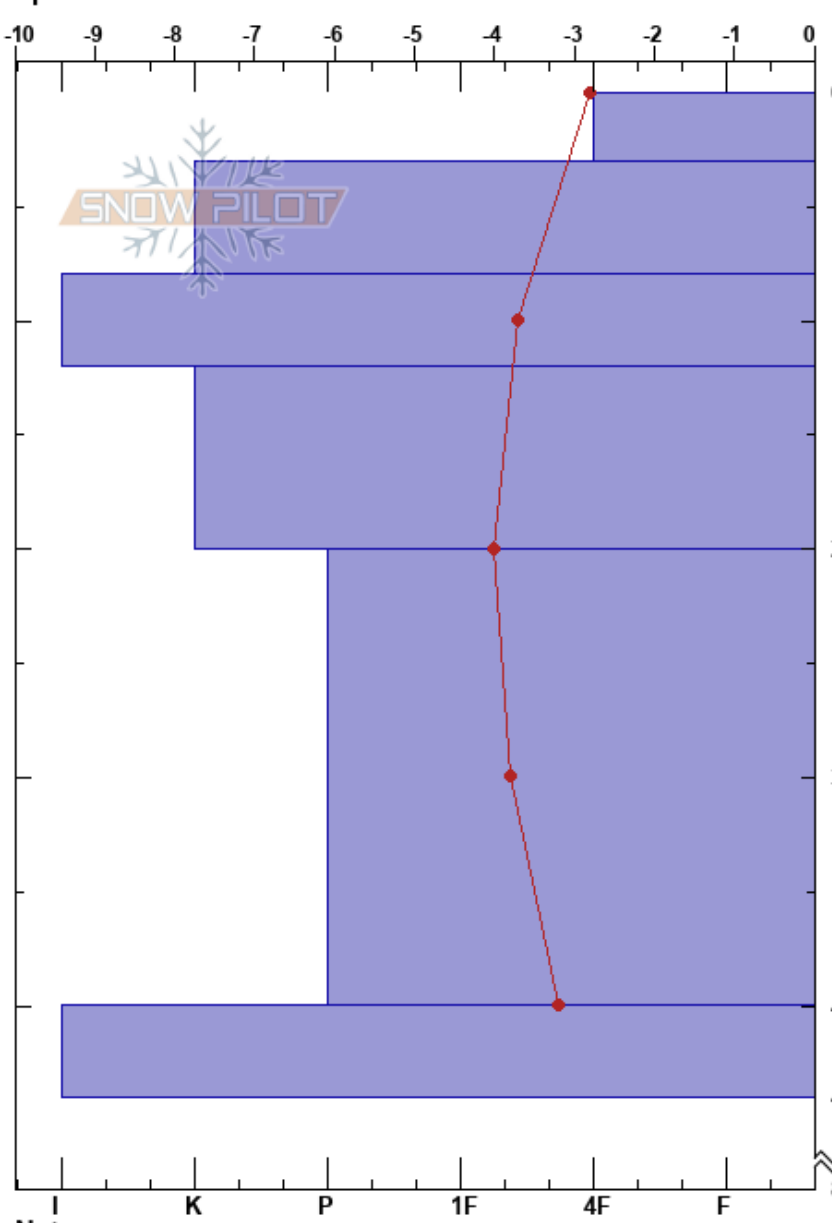

Bláfjöll við Gosa  
 Southwest corner  
 Iceland  
 Elevation: 600 m  
 Aspect: NW  
 Specifics:

Stefán Jökull Jakobsson  
 16/02/2024 - 15:30  
 Co-ord: 63.97520N, -21.64138W  
 Slope Angle: 29°  
 Wind Loading: yes

Stability:  
 Air Temperature: -2.8°C  
 Sky Cover: OVC  
 Precipitation: NO  
 Wind: E Strong

Layer Notes:

Form	Crystal		$\rho$ kg/m <sup>3</sup>	Stability tests & Layer comments
	Size	Moisture		
/	0.5-2			
☼	1-2			
■				
☼	1-2			
☼	1.5-2.5			
■				
				← ECTX
85				