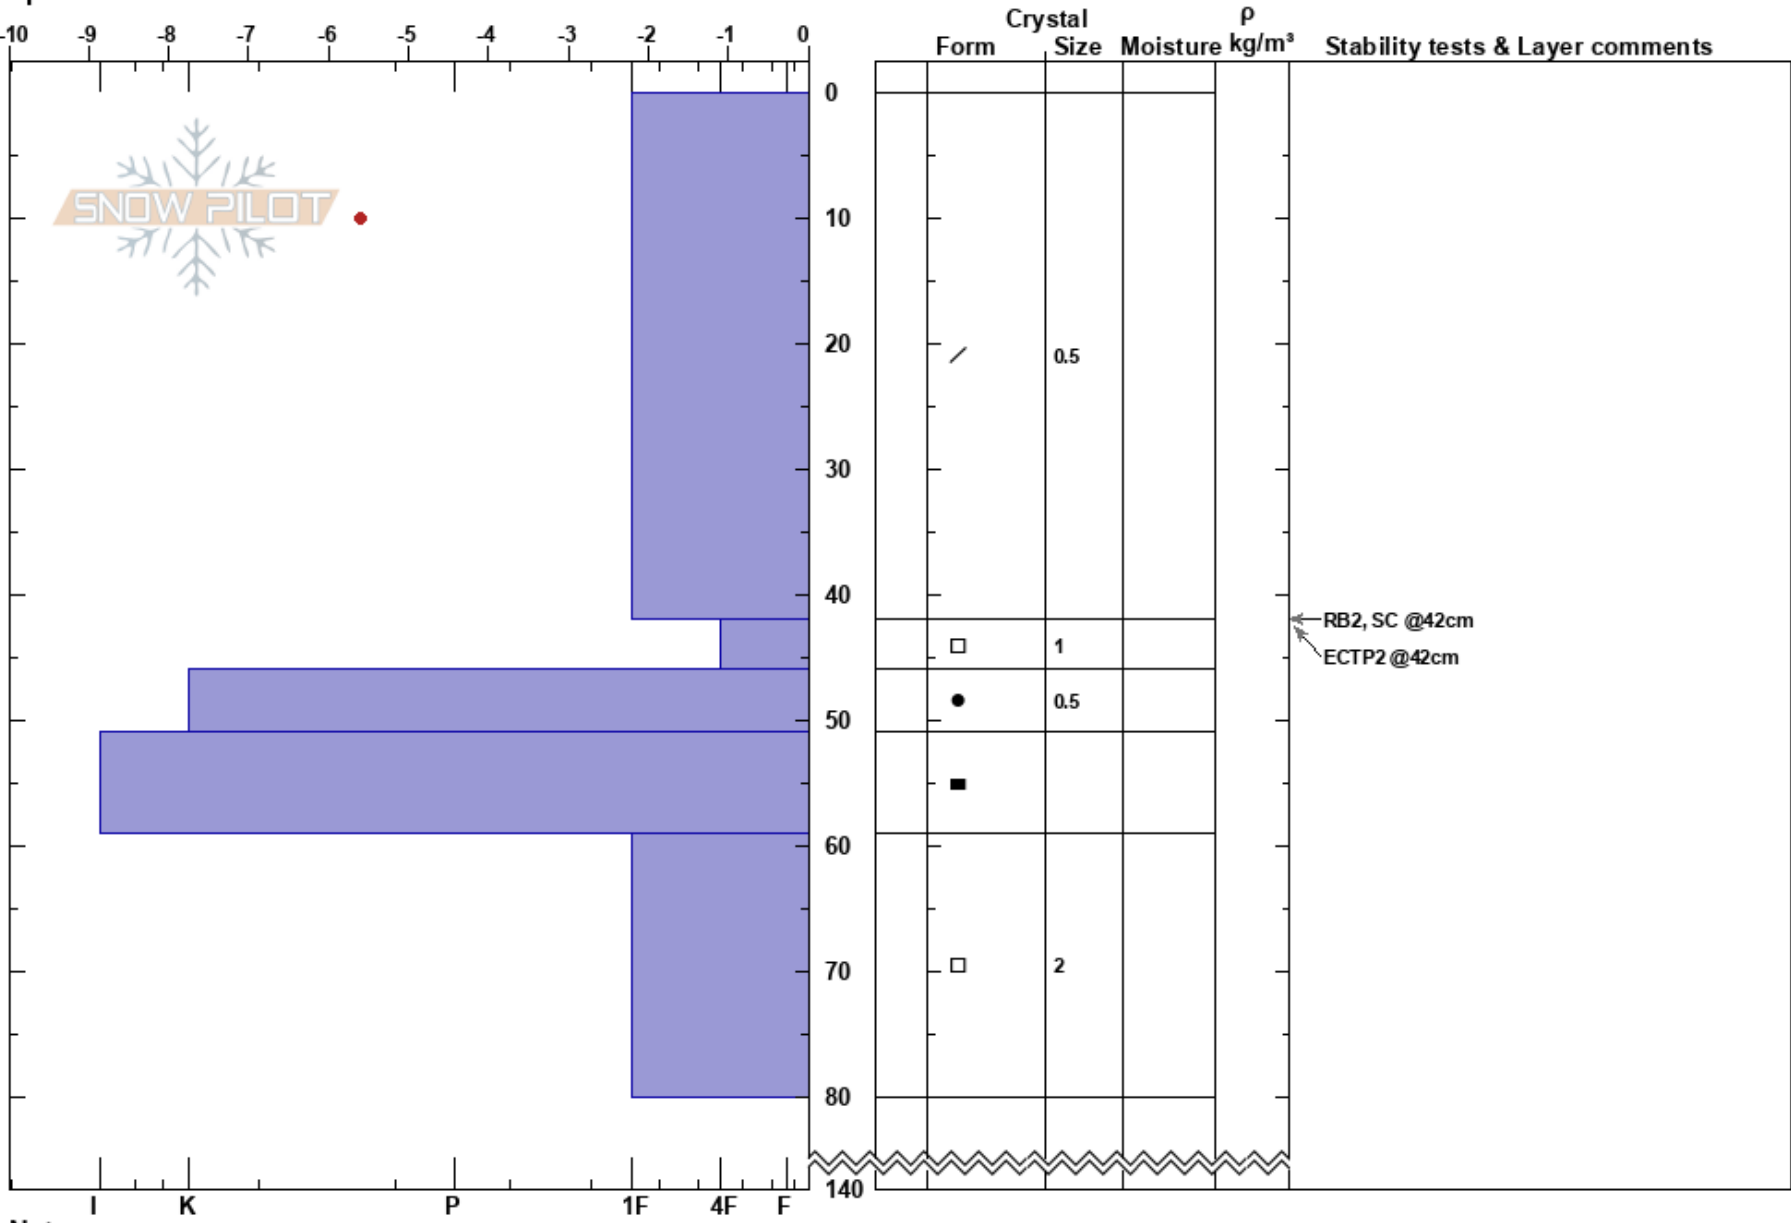

Mulfjället västra ALP
 Mulfjället
 Sweden
Elevation: 945 m
Aspect: W
Specifics:

Johan Larsson
 16/02/2024 - 13:50
Co-ord: 33V UL 96957 35010
Slope Angle: 20°
Wind Loading: no

Stability: **HS:**140 **Layer Notes:**
Air Temperature: -4.1°C **PF:**40 42-46cm:Problematic layer
Sky Cover: OVC
Precipitation: NO
Wind: NE Light Breeze