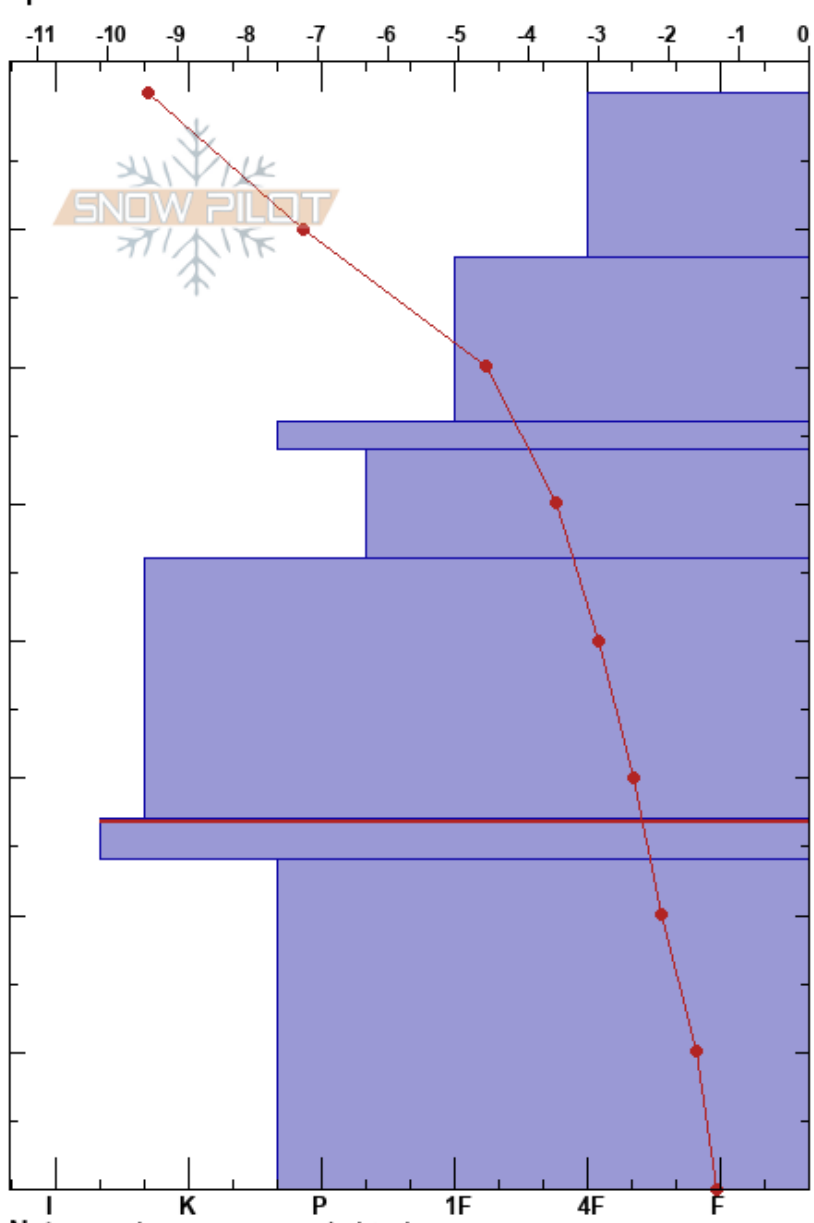

Skaröðdalur
Tröllaskagi
Iceland
Elevation: 539 m
Aspect: NE
Specifics:

Gestur Hansson
16/02/2024 - 09:00
Co-ord: 66.12041N, -18.99579W
Slope Angle: 25°
Wind Loading: previous

Stability:
Air Temperature: -3.5°C HS:80 PF:30
Sky Cover: CLR
Precipitation: NO
Wind: SE Calm
Layer Notes: 53-56cm: Problematic layer

Form	Crystal		ρ kg/m ³	Stability tests & Layer comments
	Size	Moisture		
∇				
+ (Δ)				
/				← CT13, SP @15cm
/ (Δ)				← CT15, SP @26cm
•				
♡				
← PST20/100 (End) @53cm				
□ (⊖)				
♡				

Notes: Smávegis skaf engin ný flóð sjánleg