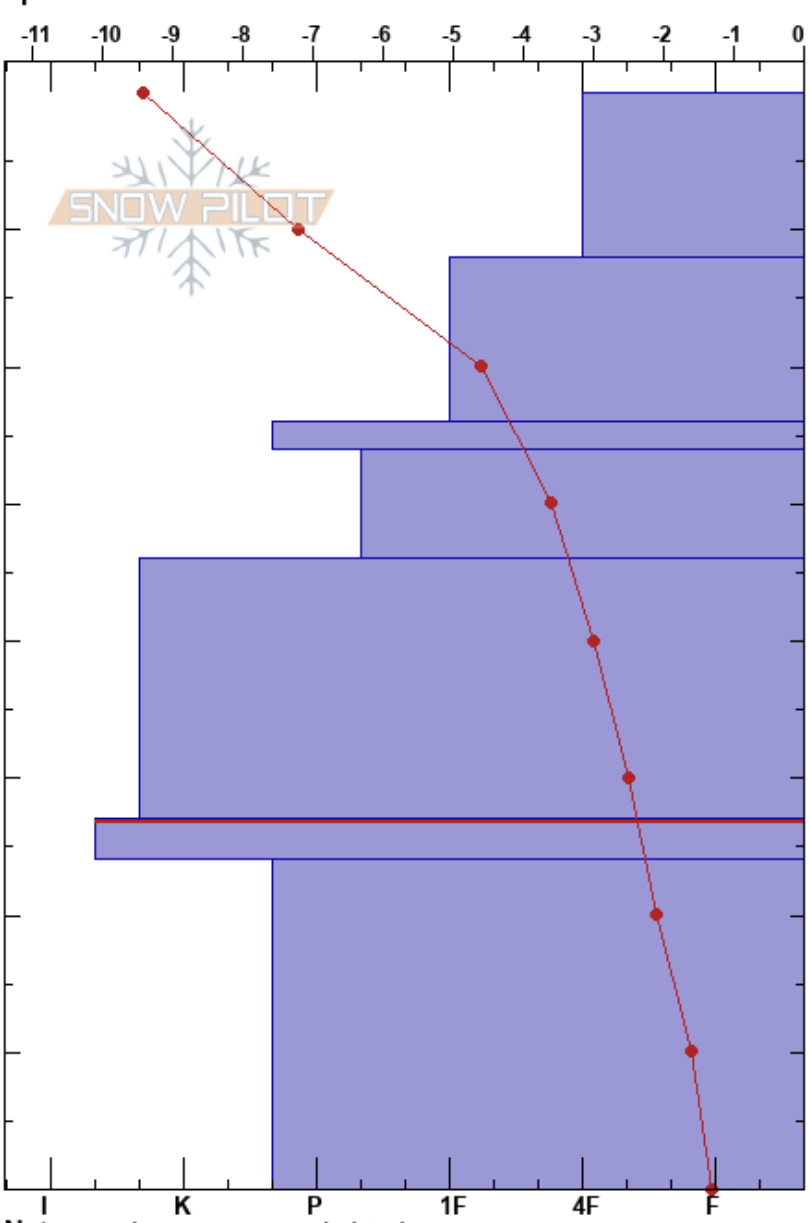

Skaröddalur
 Tröllaskagi
 Iceland
 Elevation: 539 m
 Aspect: NE
 Specifics:

Gestur Hansson
 16/02/2024 - 09:00
 Co-ord: 66.12041N, -18.99579W
 Slope Angle: 25°
 Wind Loading: previous

Stability:
 Air Temperature: -3.5°C PF:30 53-56cm:Problematic layer
 Sky Cover: CLR
 Precipitation: NO
 Wind: SE Calm

Form	Crystal Size	Moisture	ρ kg/m³	Stability tests & Layer comments
∇				
+ (Δ)				
/				← CT13, SP @15cm
/ (Δ)				← CT15, SP @26cm
•				
♡				
← PST20/100 (End) @53cm				
□ (⊖)				
♡				

Notes: Smávegis skaf engin ný flóð sjánleg