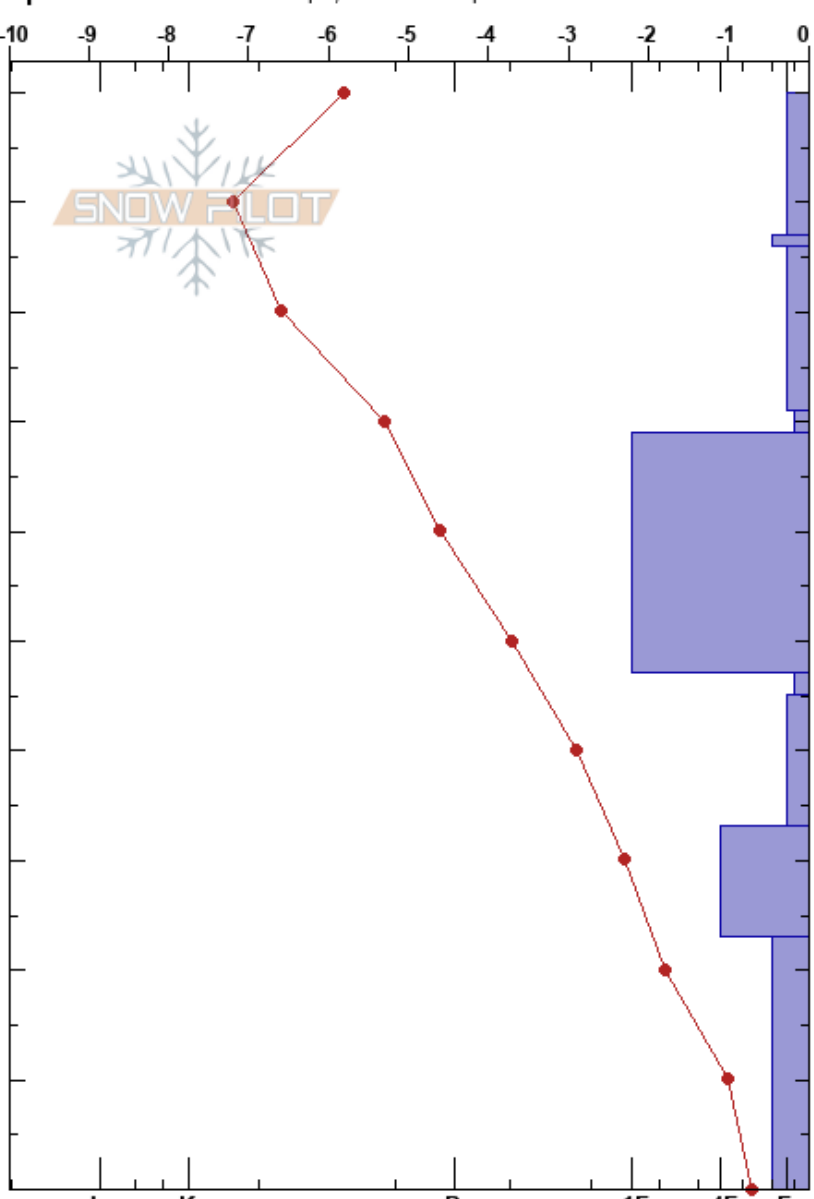

Mayflower Hill  
 Sean Tiffany  
 Sawatch  
 CO  
 Elevation: 11664 ft  
 Aspect: NW  
 Specifics: Ski tracks on slope; We skied slope

Stability:  
 Air Temperature: -7°C  
 Sky Cover: OVC  
 Precipitation: S-1  
 Wind: W Moderate

HS:100  
 PF:45 47-45cm:Problematic layer  
 PS:25

| Height (cm) | Crystal |         | Moisture | $\rho$ kg/m <sup>3</sup> | Stability tests & Layer comments                        |
|-------------|---------|---------|----------|--------------------------|---|
|             | Form    | Size    |          |                          |   |
| 100         | /       | 0.5     |          |                          |   |
| 90          | /       | 0.5     |          |                          |   |
| 85          | /       | 0.3     |          |                          |   |
| 80          | /       | 0.5     |          |                          |   |
| 70          | □       | 1       |          |                          |   |
| 60          | ●       | 0.3-0.5 |          |                          |   |
| 46          | □       | 1-1.5   |          |                          | ECTP21 @46cm<br>PST33/100 (End) @46cm<br>CT23, SP @46cm |
| 30          | □       | 1.5-2   |          |                          |   |
| 20          | □       | 1-2     |          |                          |   |
| 10          | ^       | 2-6     |          |                          |   |