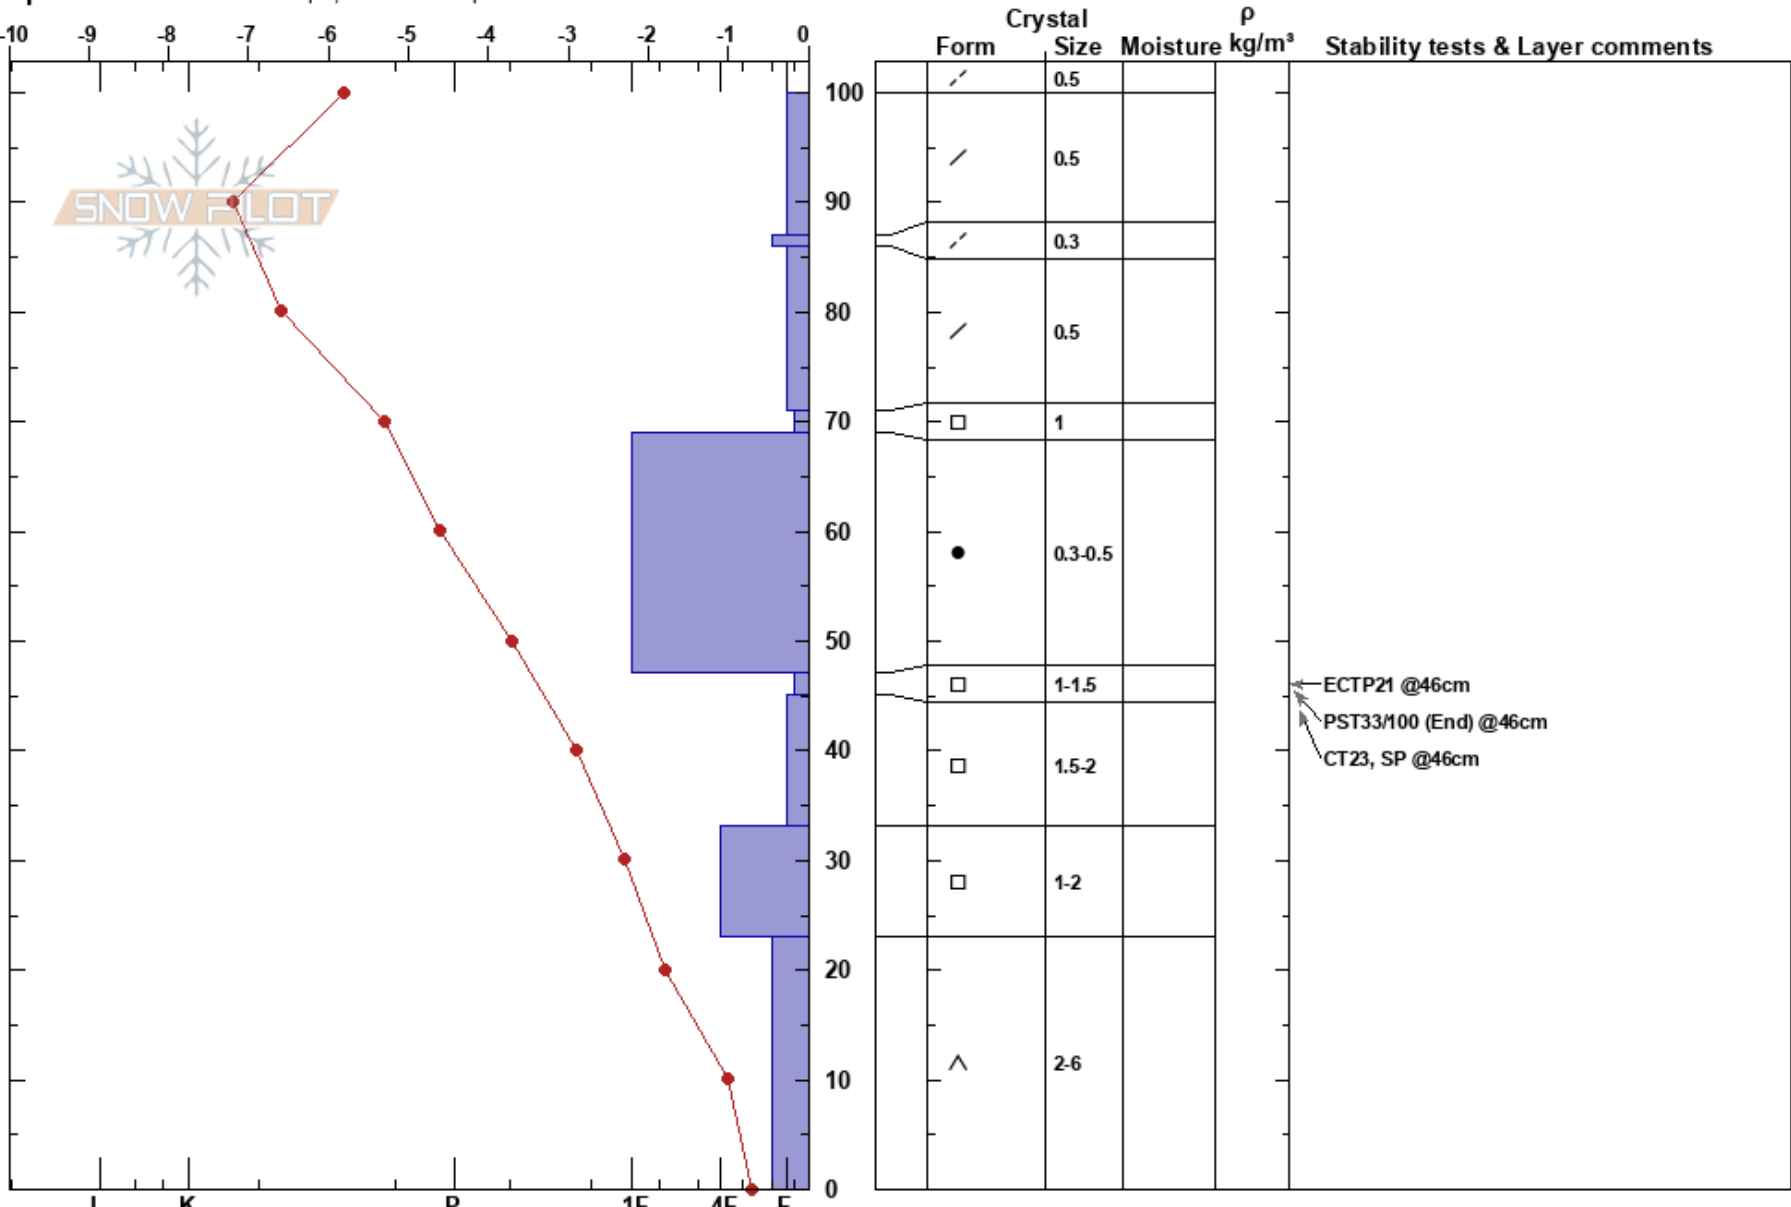

Mayflower Hill
 Sawatch
 CO
Elevation: 11664 ft
Aspect: NW
Specifics: Ski tracks on slope; We skied slope

Sean Tiffany
 02/15/2024 - 3:10pm
Co-ord: 39.43144N, -106.15392W
Slope Angle: 19°
Wind Loading: previous

Stability:
Air Temperature: -7°C
Sky Cover: OVC
Precipitation: S-1
Wind: W Moderate

HS: 100
PF: 45 47-45cm: Problematic layer
PS: 25

Notes: