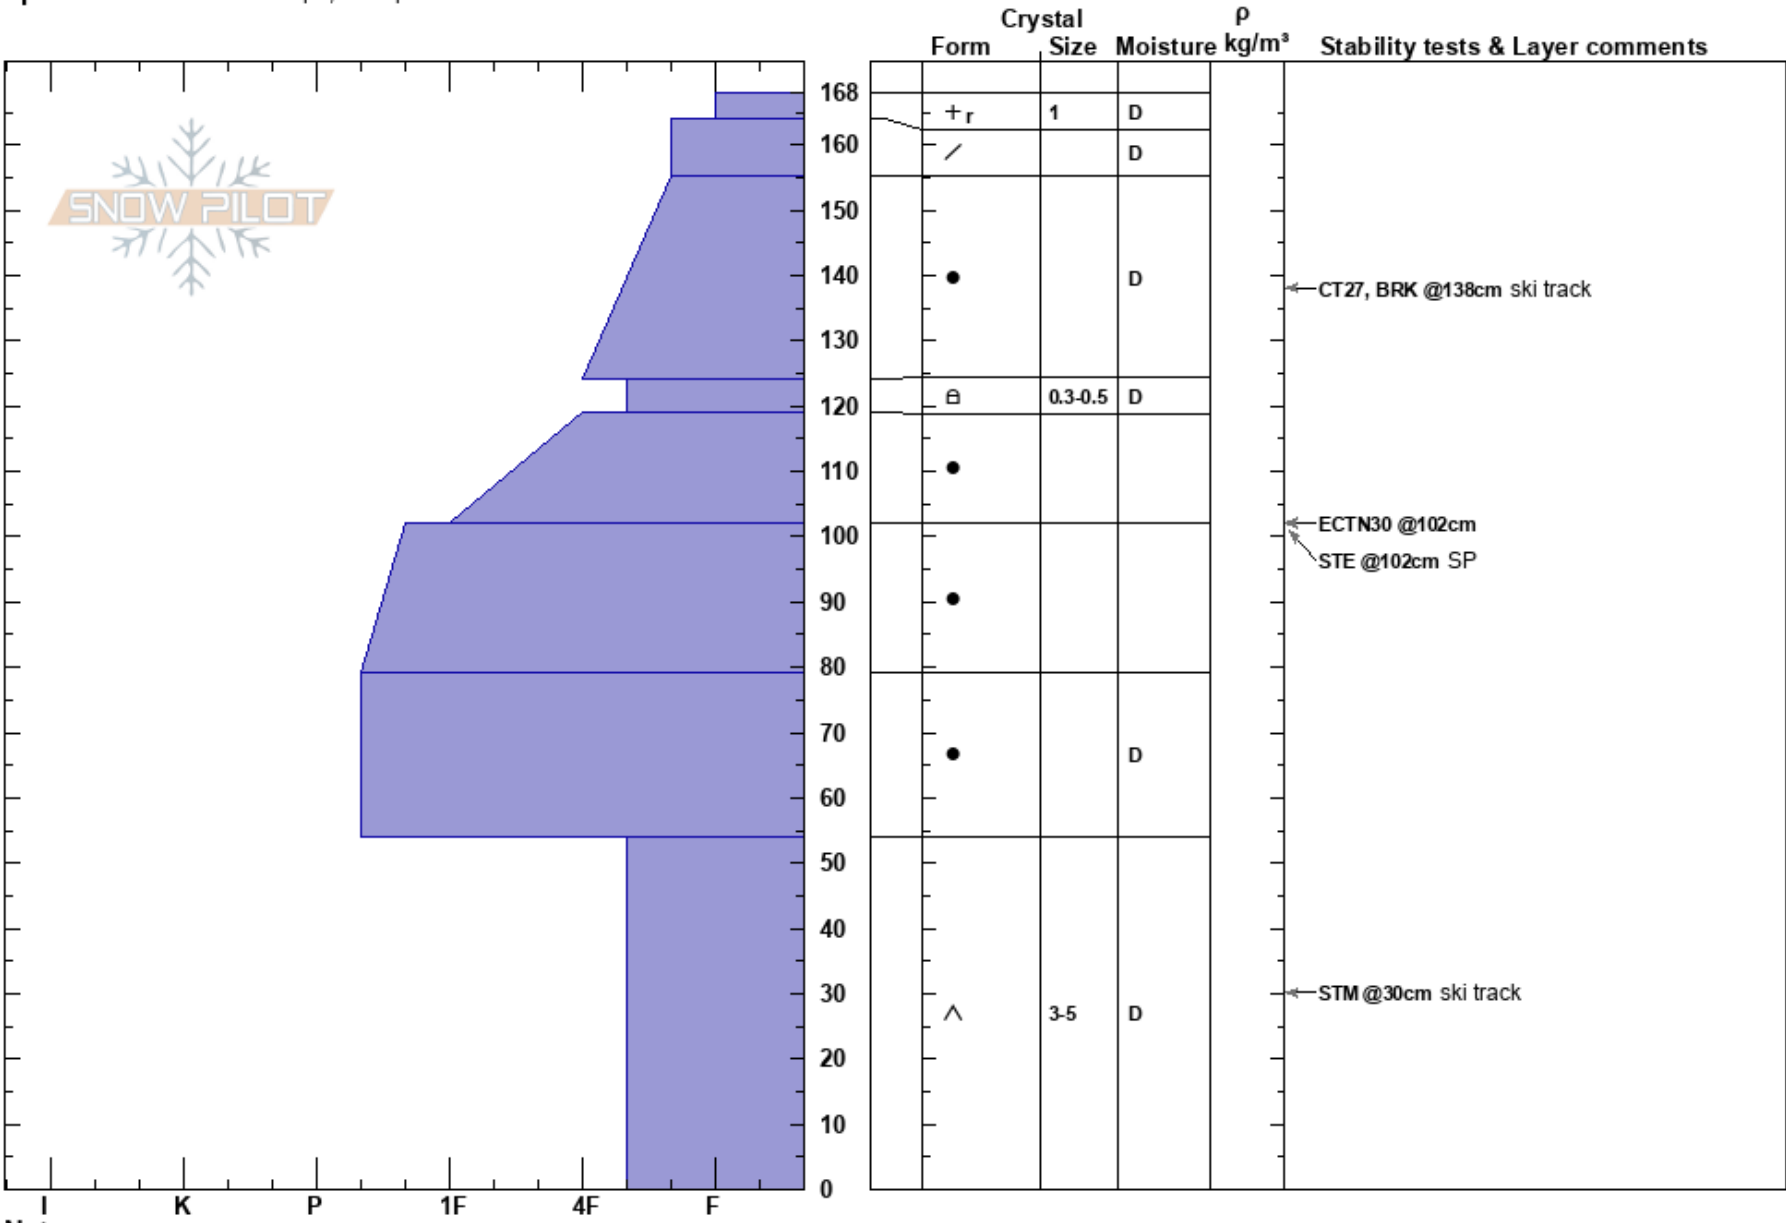

RMP  
 Silverton  
 CO  
 Elevation: 11120 ft  
 Aspect: NW  
 Specifics: Ski tracks on slope; Poor pit location

Jesse Robertson  
 02/15/2024 - 2:00pm  
 Co-ord: 37.89315N, -107.71325W  
 Slope Angle: 27°  
 Wind Loading: no

Stability: **HS:168**  
 Air Temperature: -2.5°C **PF:30** 124-119cm:Problematic layer  
 Sky Cover: OVC **PS:10**  
 Precipitation: S-1  
 Wind: SW Light Breeze

Notes: small knoll targeting polar aspect profile, ski tracks apparent in pit wall, tests failed on tracks