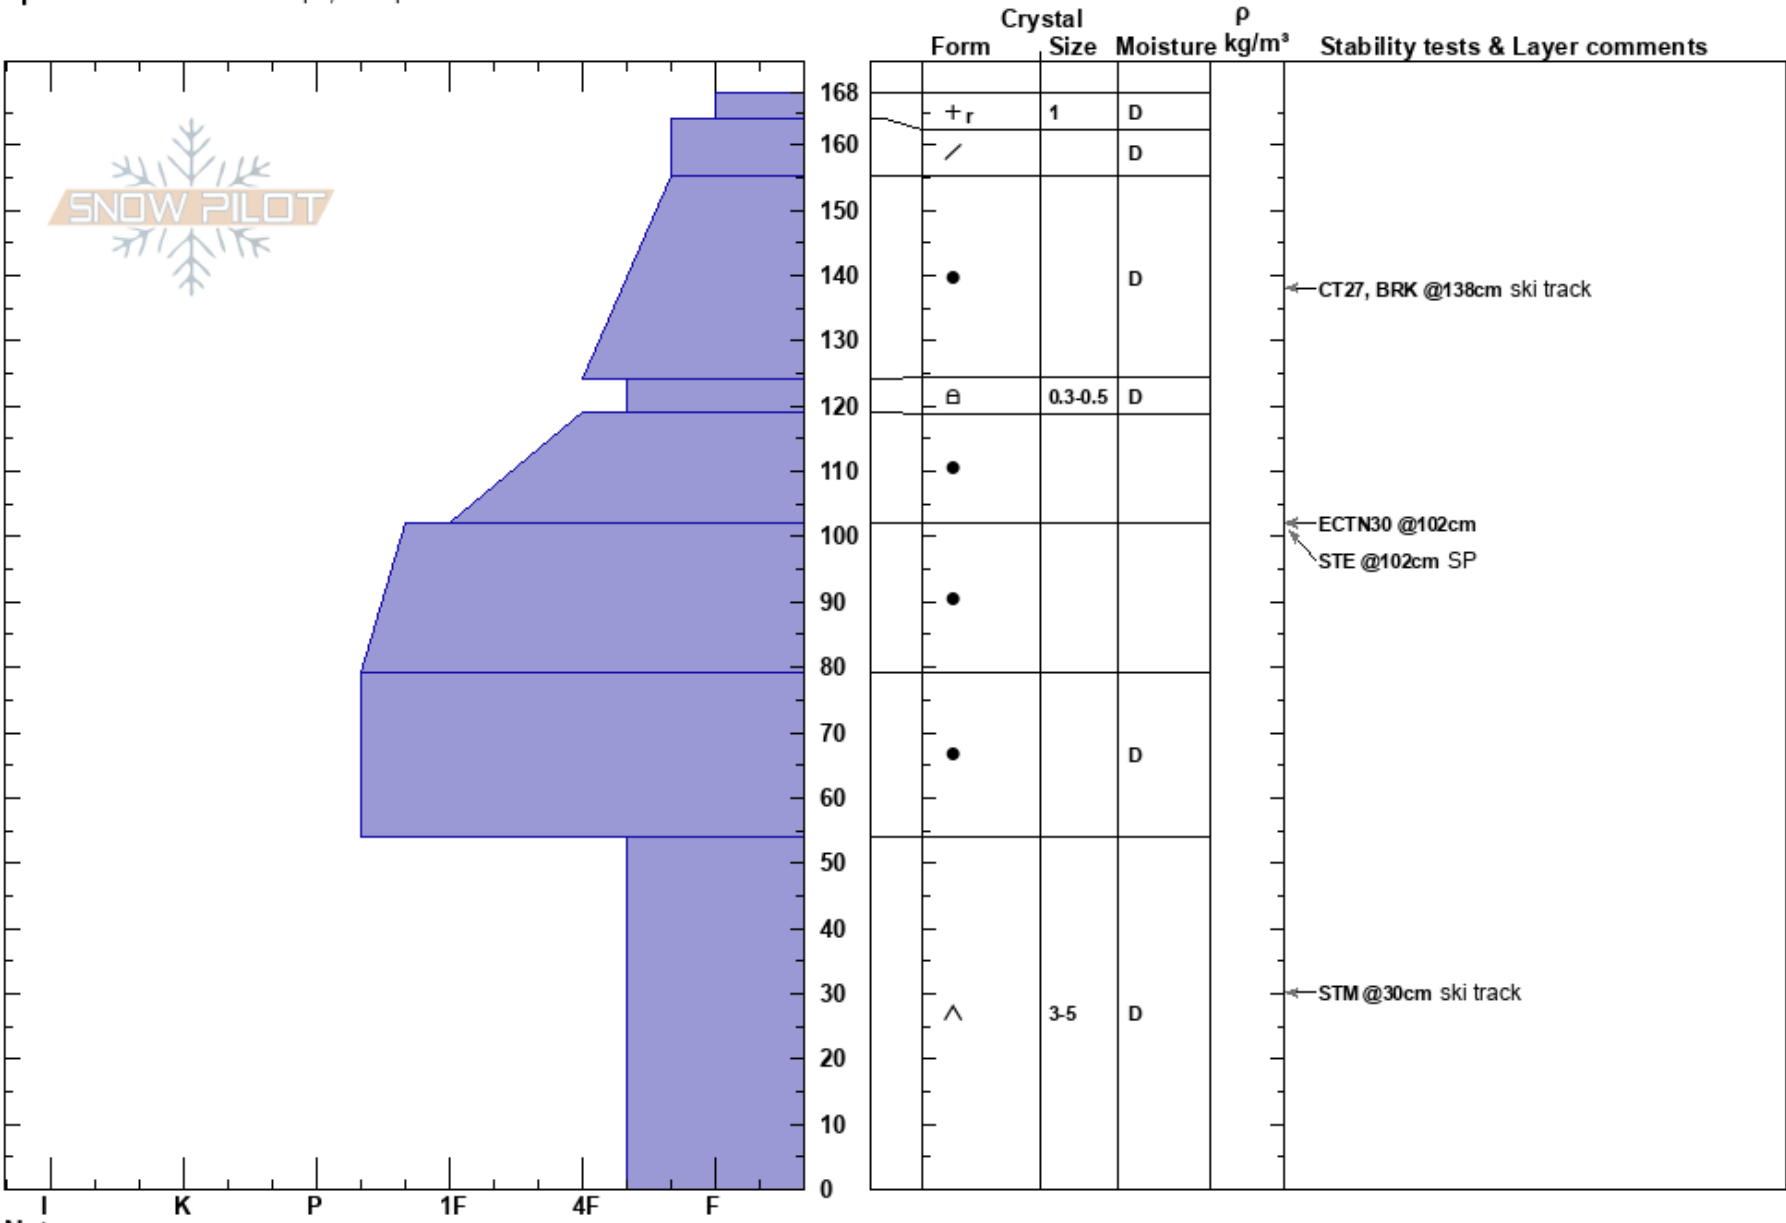

RMP
 Silverton
 CO
 Elevation: 11120 ft
 Aspect: NW
 Specifics: Ski tracks on slope; Poor pit location

Jesse Robertson
 02/15/2024 - 2:00pm
 Co-ord: 37.89315N, -107.71325W
 Slope Angle: 27°
 Wind Loading: no

Stability: **HS:168**
 Air Temperature: -2.5°C **PF:30** 124-119cm:Problematic layer
 Sky Cover: OVC **PS:10**
 Precipitation: S-1
 Wind: SW Light Breeze

Notes: small knoll targeting polar aspect profile, ski tracks apparent in pit wall, tests failed on tracks