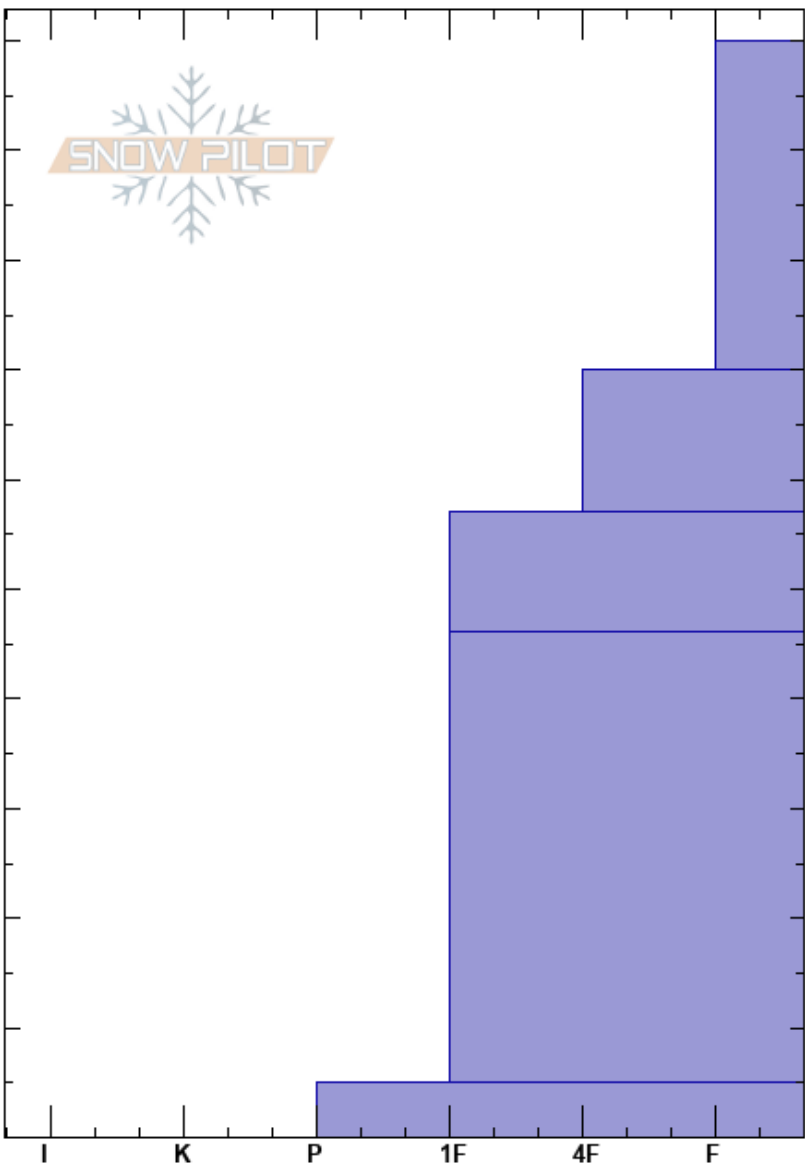

RMP Pro 2
 San Juan Range
 CO
Elevation: 11080 ft
Aspect: 360°
Specifics: Pit is adjacent to avalanche

Monarch Ski Patrol
 02/15/2024 - 2:30pm
Co-ord:
Slope Angle: 25°
Wind Loading: yes

Stability:
Air Temperature: -5°C
Sky Cover: OVC
Precipitation: S-1
Wind: Calm

HS:100
PF:30
Layer Notes:

Crystal Form	Crystal Size	Moisture	ρ kg/m ³	Stability tests & Layer comments
/	0.1-0.5			
☐	0.1-0.5			
●	0.1-0.5			
●	0.1-0.5			
●	0.1-0.5			CTN

Notes: