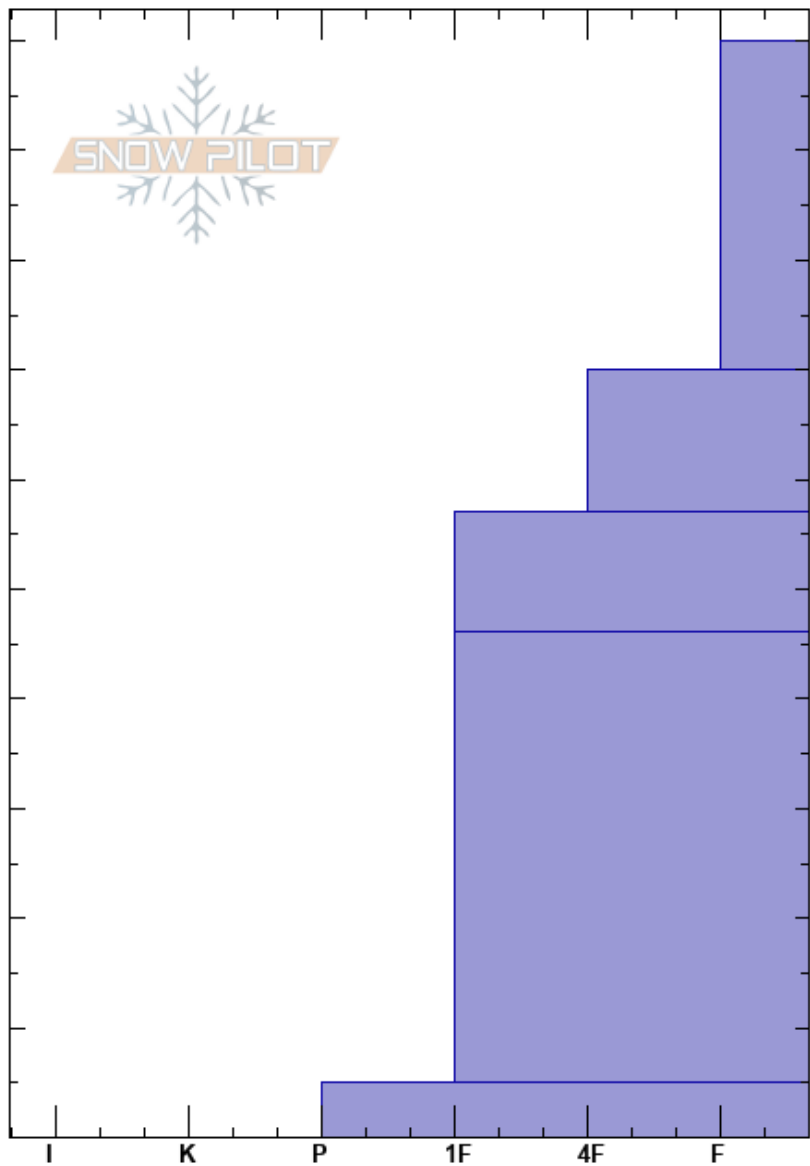

RMP Pro 2
 San Juan Range
 CO
Elevation: 11080 ft
Aspect: 360°
Specifics: Pit is adjacent to avalanche

Monarch Ski Patrol
 02/15/2024 - 2:30pm
Co-ord:
Slope Angle: 25°
Wind Loading: yes

Stability: **HS:**100 **Layer Notes:**
Air Temperature: -5°C **PF:**30
Sky Cover: OVC
Precipitation: S-1
Wind: Calm

Crystal Form	Crystal Size	Moisture	ρ kg/m ³	Stability tests & Layer comments
/	0.1-0.5			
☐	0.1-0.5			
●	0.1-0.5			
●	0.1-0.5			
●	0.1-0.5			CTN

Notes: