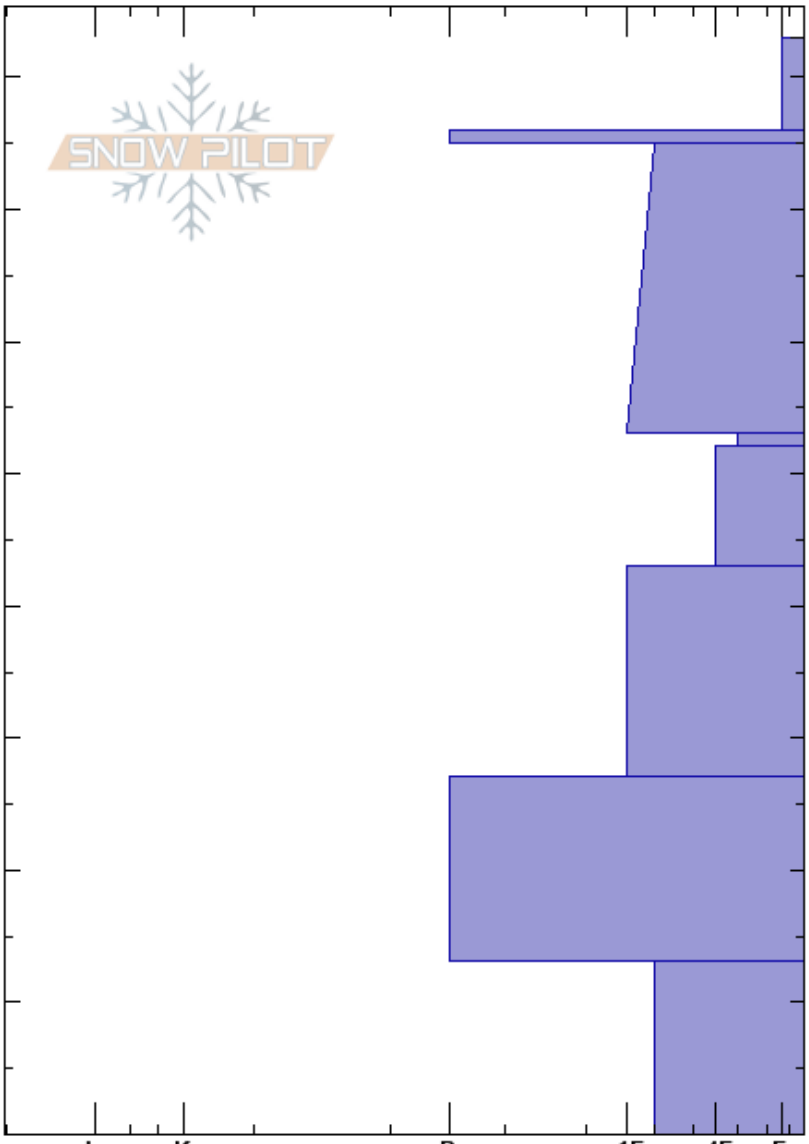

240215 Sister 6
 Loveland Pass
 CO
 Elevation: 11882 ft
 Aspect: N
 Specifics:

Ryan Zarter
 02/15/2024 - 12:30pm
 Co-ord: 39.67540N, -105.88730W
 Slope Angle: 30°
 Wind Loading: yes

Stability: **HS:83**
 Air Temperature: -6.5°C **PF:25** 53-52cm:Problematic layer
 Sky Cover: BKN **PS: 10**
 Precipitation: NO
 Wind: W Moderate

Crystal Form	Crystal Size	Moisture	ρ kg/m ³	Stability tests & Layer comments
/	1			
/	1	D		
•	0.5	D		
• (◻)	1	D		
∨	3	D		← ECTP14 @53cm
◻	1	D		← ECTP13 @53cm 120cm column
•		D		
•	0.5	D		
^	2-3	D		

Notes: