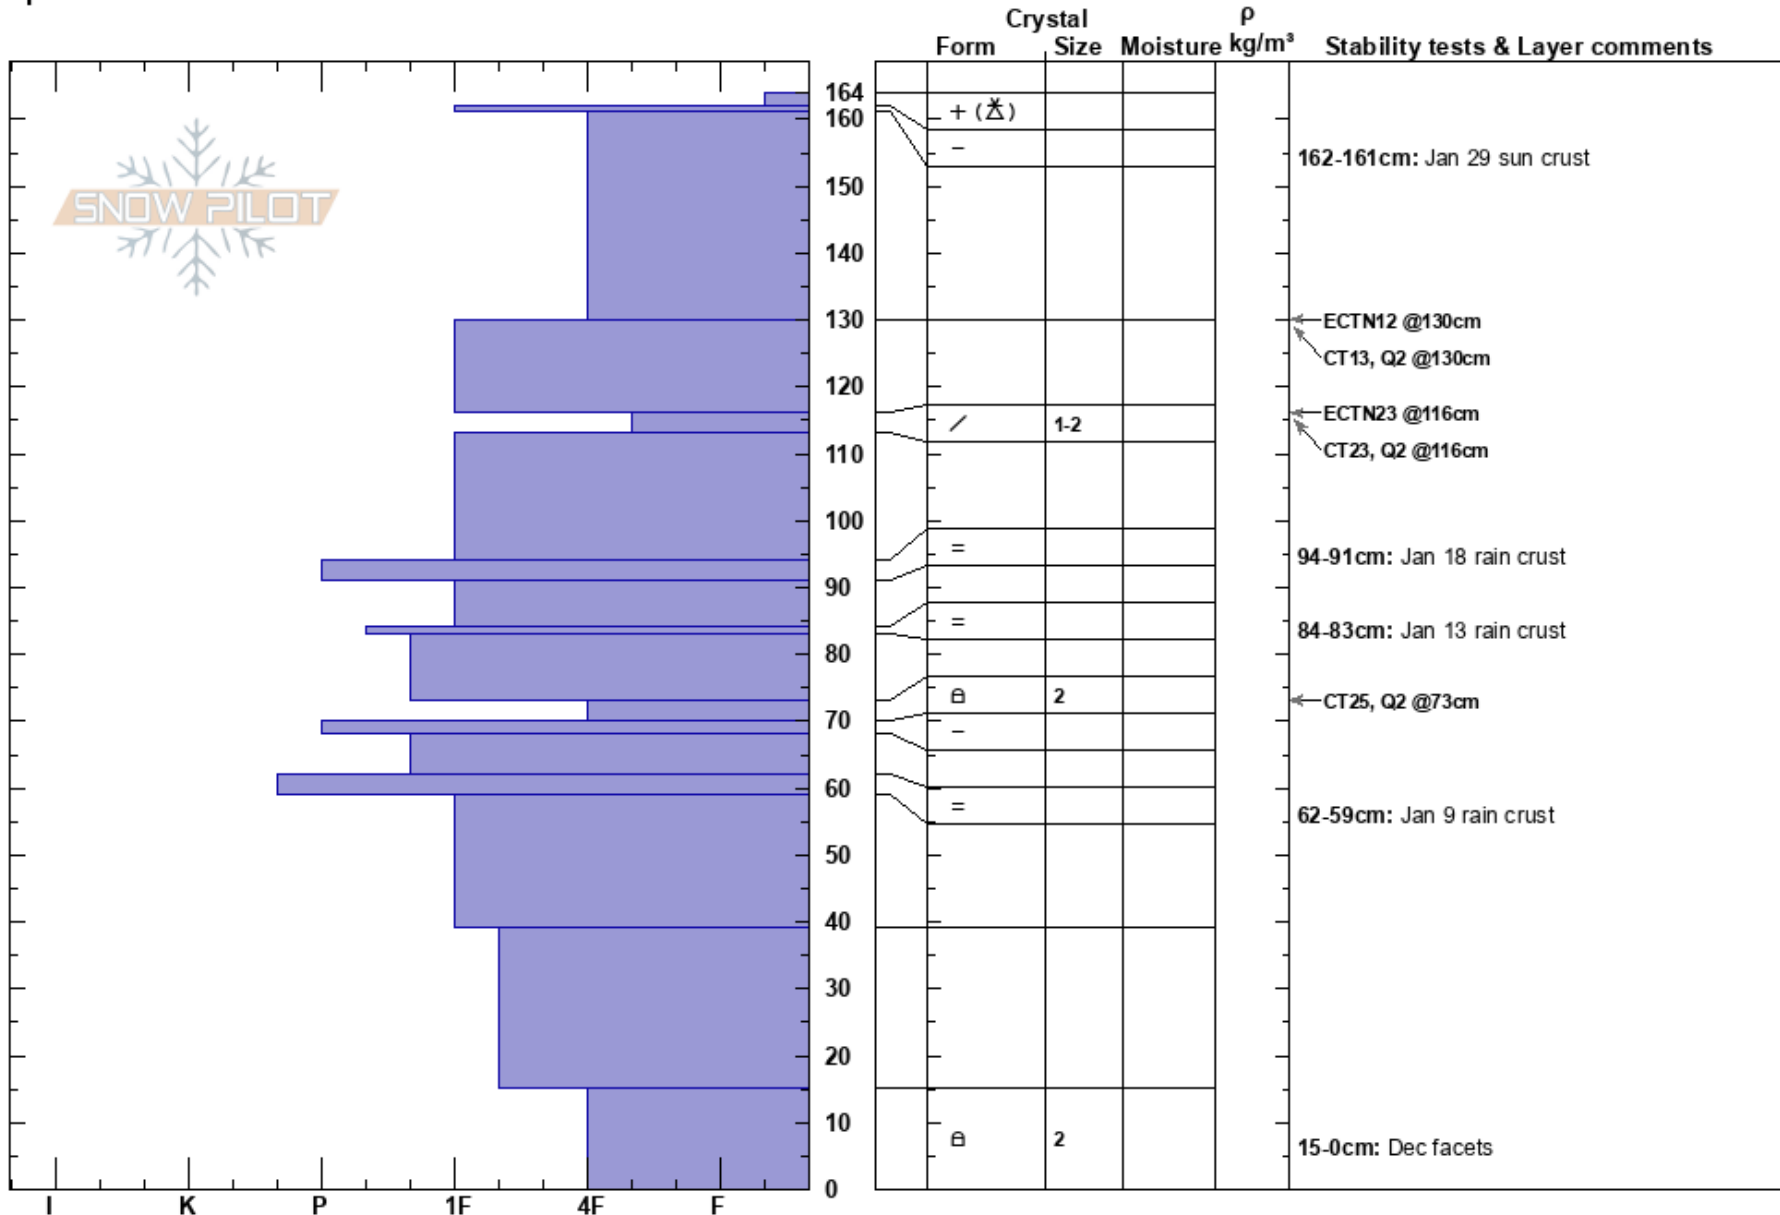

Shed 5
 Lewis Range
 MT
 Elevation: 5850 ft
 Aspect: E
 Specifics:

BNSF Avalanche Safety
 01/30/2018 - 1:00pm
 Co-ord: 48.25689N, -113.48044W
 Slope Angle: 29°
 Wind Loading: yes

Stability:
 Air Temperature: -2°C
 Sky Cover: BKN
 Precipitation: S-1
 Wind: W Moderate

HS:164
 PF:35
 Layer Notes:
 162-161cm: Jan 29 sun crust
 94-91cm: Jan 18 rain crust
 84-83cm: Jan 13 rain crust
 62-59cm: Jan 9 rain crust
 15-0cm: Dec facets

Notes: West winds calm to moderate gusts.
 On again/off again snow/graupel showers.