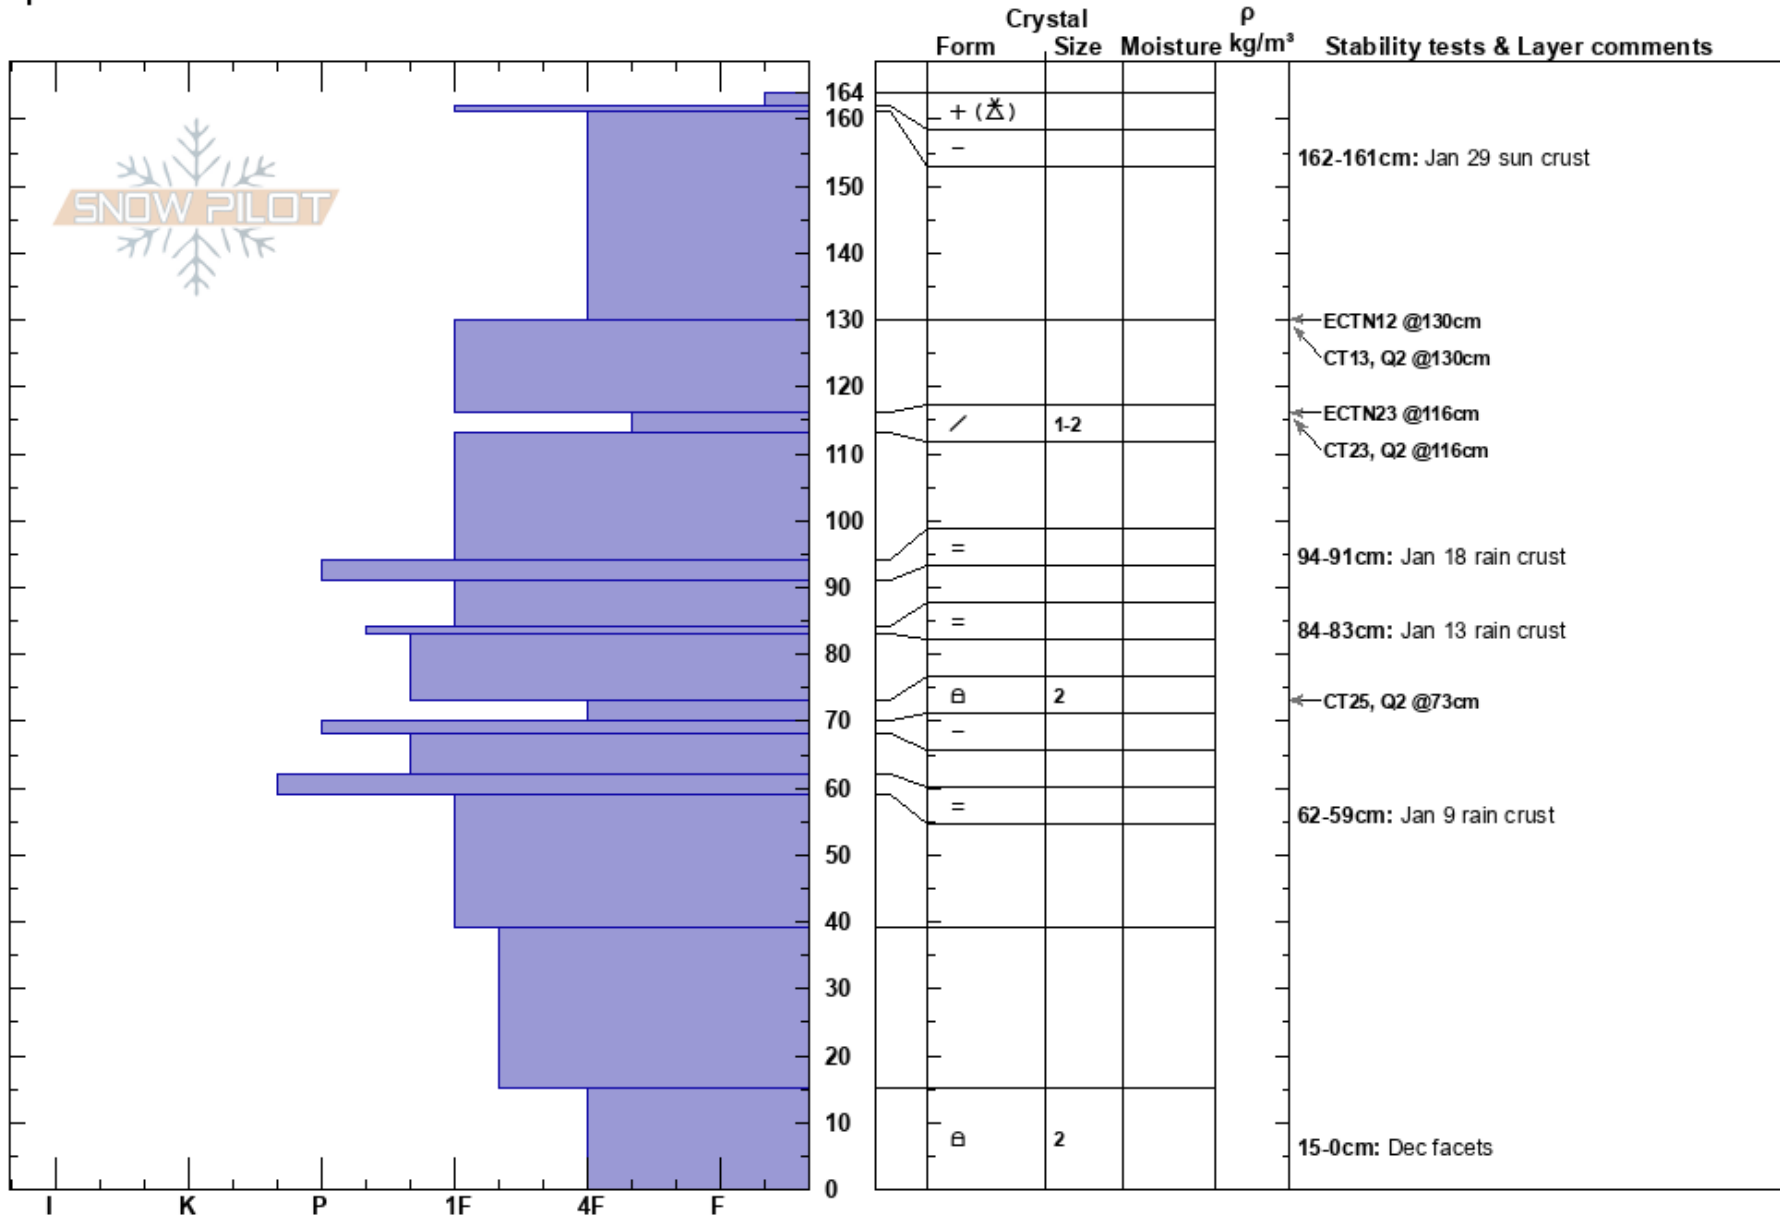

Shed 5  
 Lewis Range  
 MT  
 Elevation: 5850 ft  
 Aspect: E  
 Specifics:

BNSF Avalanche Safety  
 01/30/2018 - 1:00pm  
 Co-ord: 48.25689N, -113.48044W  
 Slope Angle: 29°  
 Wind Loading: yes

Stability:  
 Air Temperature: -2°C  
 Sky Cover: BKN  
 Precipitation: S-1  
 Wind: W Moderate

HS:164  
 PF:35  
 Layer Notes:  
 162-161cm: Jan 29 sun crust  
 94-91cm: Jan 18 rain crust  
 84-83cm: Jan 13 rain crust  
 62-59cm: Jan 9 rain crust  
 15-0cm: Dec facets

Notes: West winds calm to moderate gusts.  
 On again/off again snow/graupel showers.