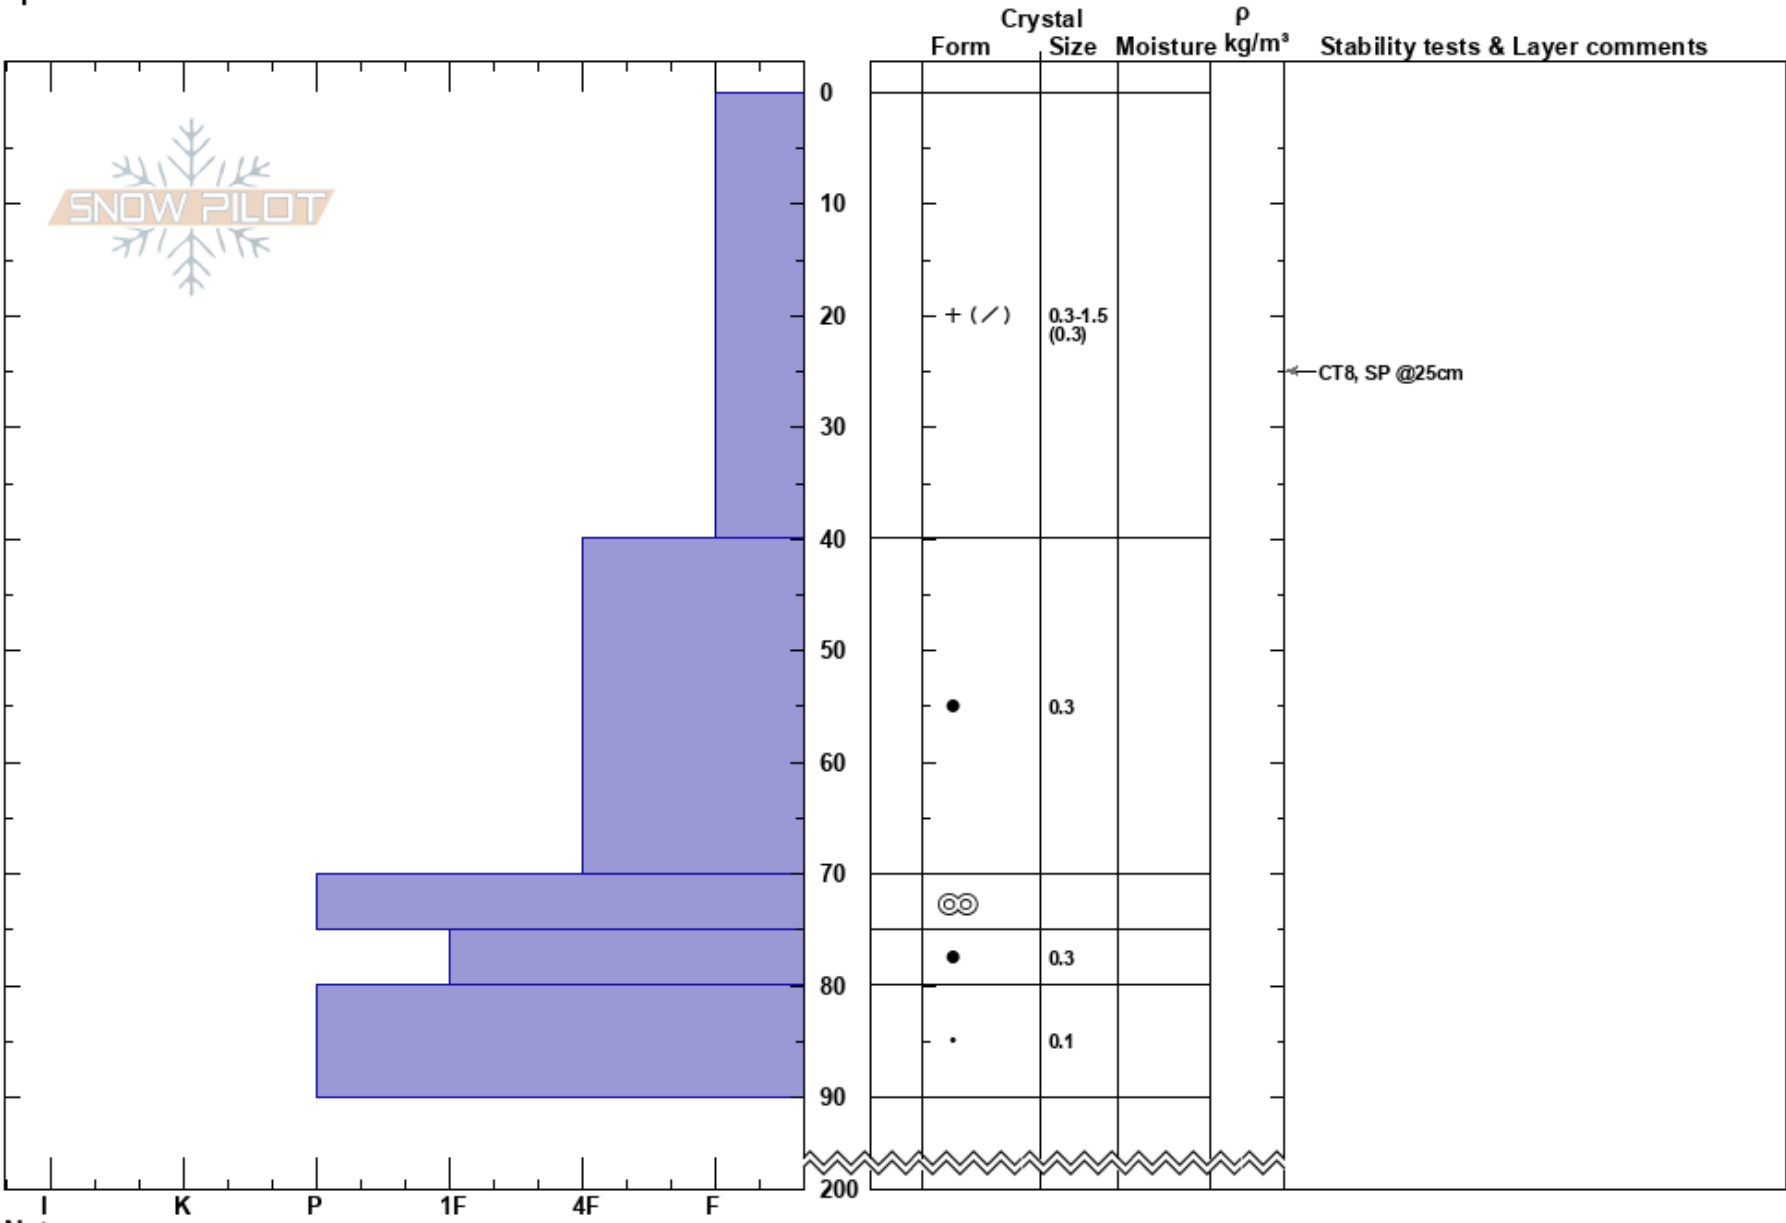

Below Moraine
 Soldier Mountains
 ID
 Elevation: 8200 ft
 Aspect: NE
 Specifics:

Jonathan Williams
 02/15/2024 - 2:30pm
 Co-ord: 43.48788N, -114.89172W
 Slope Angle: 26°
 Wind Loading: yes

Stability:
 Air Temperature: -2°C
 Sky Cover: FEW
 Precipitation: NO
 Wind: NW Strong

HS:200
 PF:40
 PS:15
 0-40cm: Problematic layer

Notes: