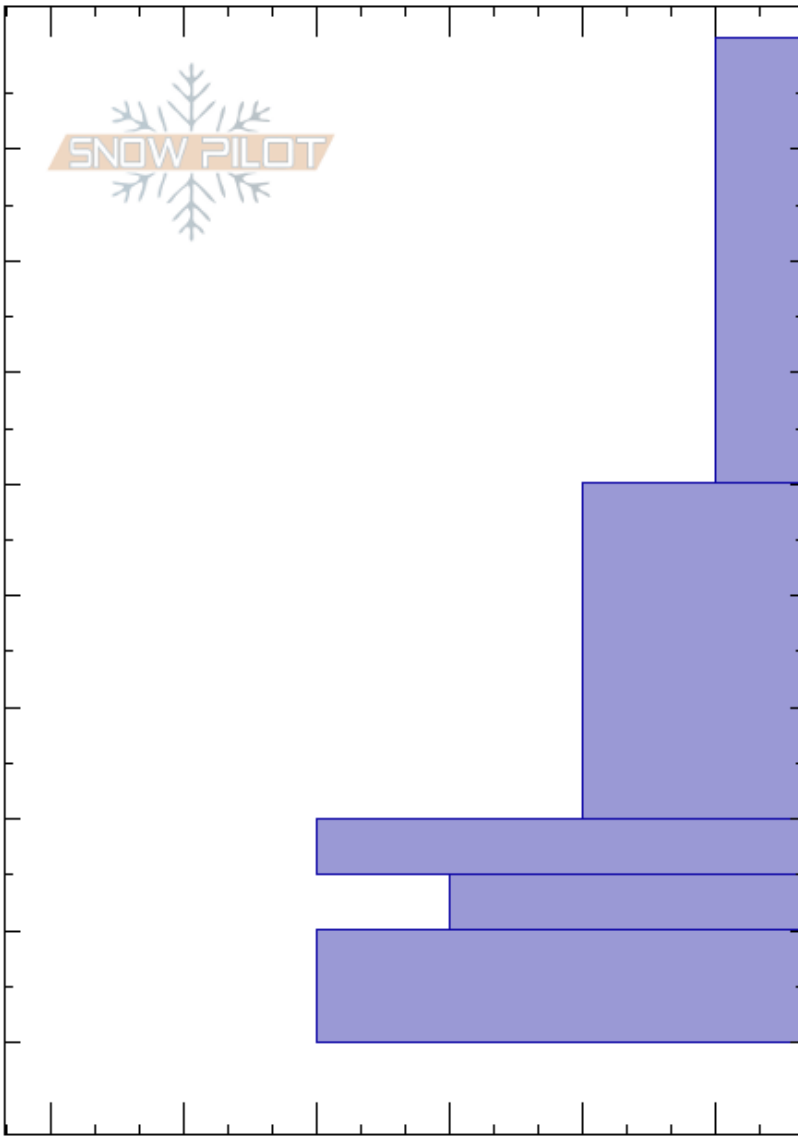

Below Moraine  
 Soldier Mountains  
 ID  
 Elevation: 8200 ft  
 Aspect: NE  
 Specifics:

Jonathan Williams  
 02/15/2024 - 2:30pm  
 Co-ord: 43.48788N, -114.89172W  
 Slope Angle: 26°  
 Wind Loading: yes

Stability:  
 Air Temperature: -2°C  
 Sky Cover: FEW  
 Precipitation: NO  
 Wind: NW Strong

HS:200  
 PF:40  
 PS:15  
 0-40cm: Problematic layer

Crystal Form	Crystal Size	Moisture	$\rho$ kg/m <sup>3</sup>	Stability tests & Layer comments
+ ( / )	0.3-1.5 (0.3)			← CT8, SP @25cm
•	0.3			
⊙ ⊙				
•	0.3			
•	0.1			