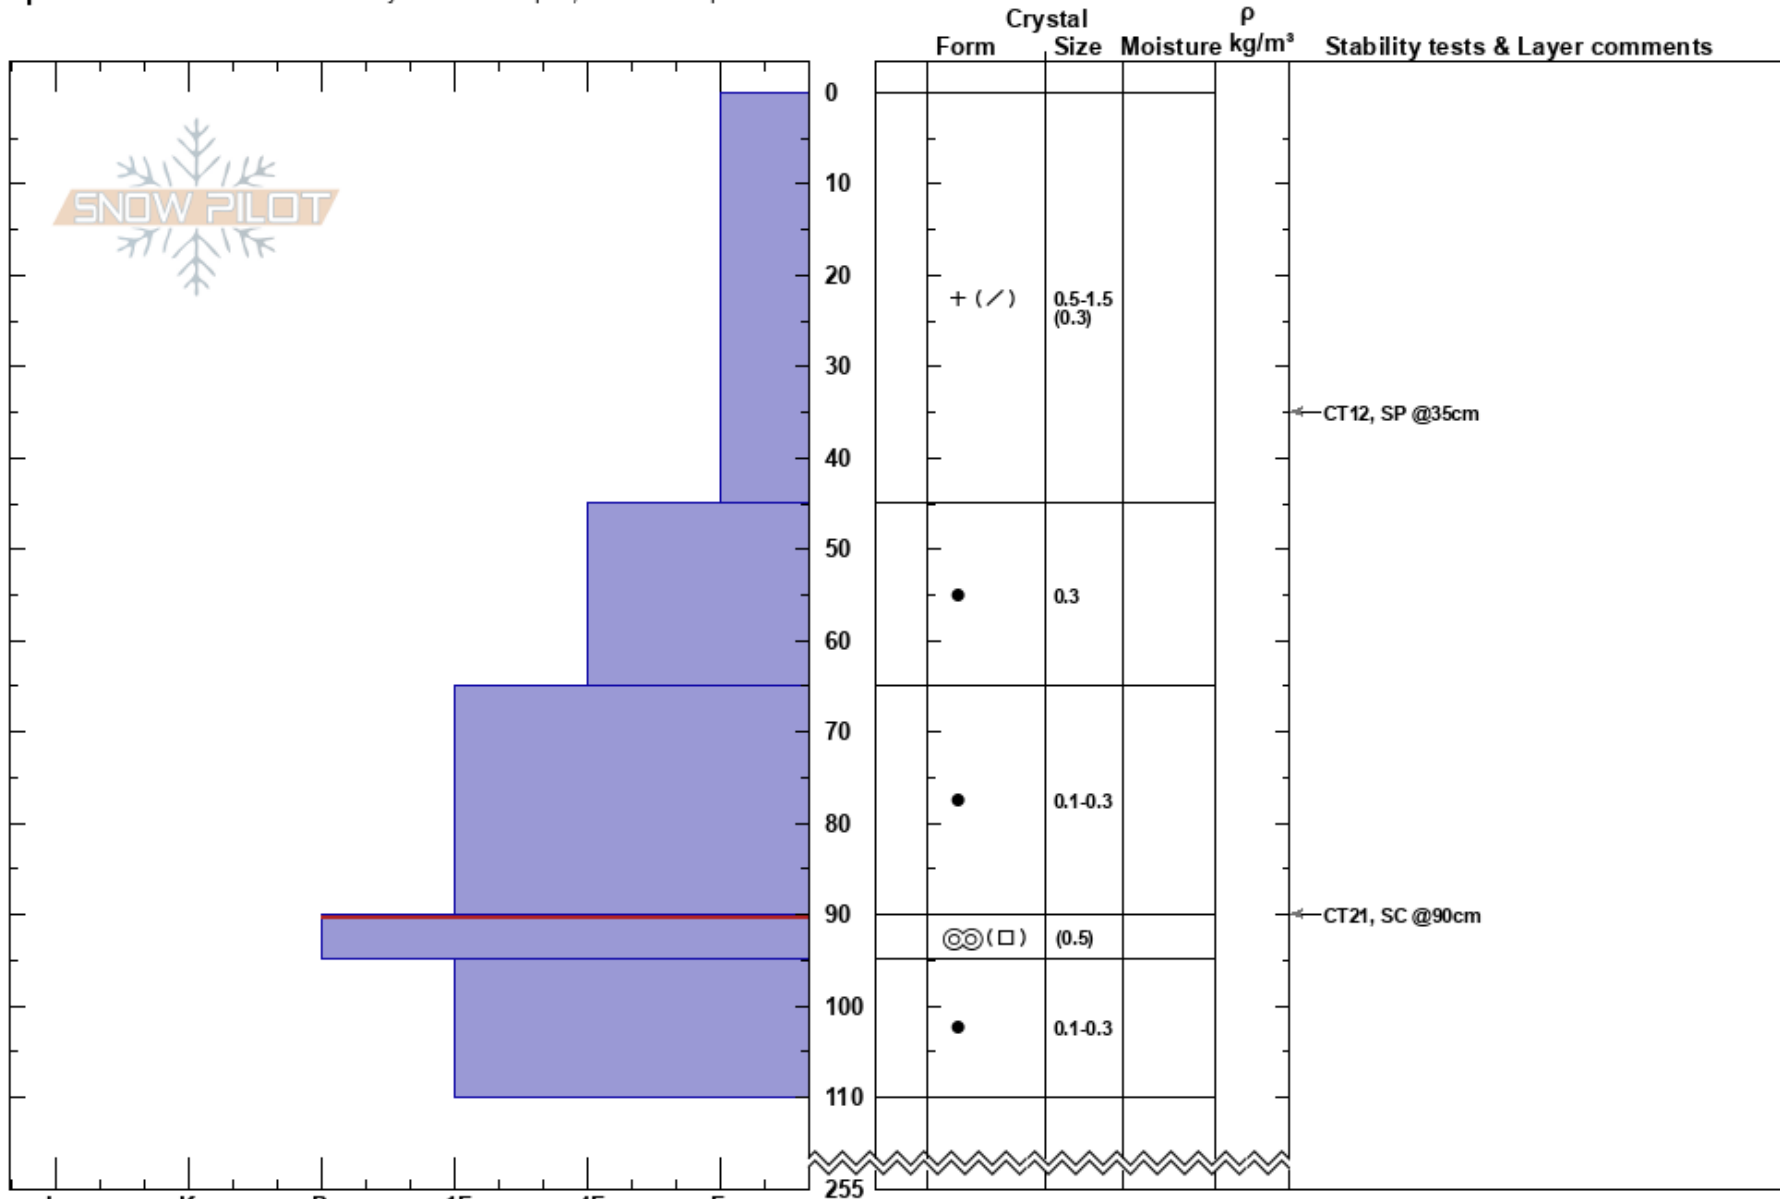

Baby Bowl L  
 Soldier Mountains  
 ID  
 Elevation: 8900 ft  
 Aspect: SE  
 Specifics: Recent avalanche activity on similar slopes; We skied slope

Jonathan Williams  
 02/15/2024 - 2:15pm  
 Co-ord: 43.48966N, -114.89755W  
 Slope Angle: 27°  
 Wind Loading: yes

Stability:  
 Air Temperature: -2°C  
 Sky Cover: FEW  
 Precipitation: NO  
 Wind: NW Strong

HS:255  
 PF:50  
 PS:20  
 90-95cm: Problematic layer

Notes: we observed natural avalanches on steeper slopes 38Deg+ on adjacent slopes.