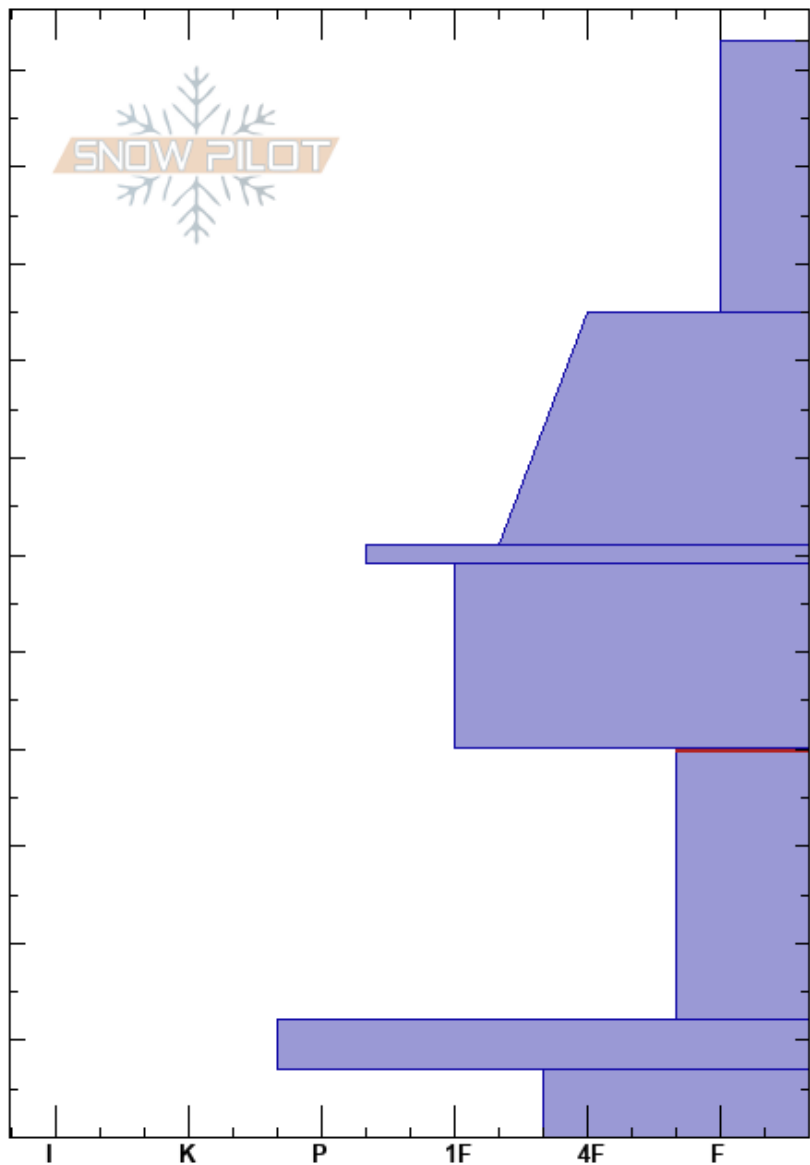

Bear Basin Profile
 Madison Range-N
 MT
 Elevation: 8600 ft
 Aspect: 120°
 Specifics: We skied slope; Poor pit location

Dave Zinn
 02/15/2024 - 12:30pm
 Co-ord: 45.32310N, -111.37692W
 Slope Angle: 27°
 Wind Loading: no

Stability: Poor
 Air Temperature: HS:113
 Sky Cover: OVC
 Precipitation: S1
 Wind: S Light Breeze
 PF:90
 PS:25
 40-12cm:Problematic layer

Height (cm)	Crystal		Moisture	ρ kg/m ³	Stability tests & Layer comments
	Form	Size			
113					
110					
100	+				
90					
85					← ECTN11 @85cm
80	/				
70					
60	⊙⊙				
50	a	1			
40					← ECTN27 @40cm
30	□	2-3			
20					
10	⊙⊙(□)	(3.5)			
0	^	4-5			